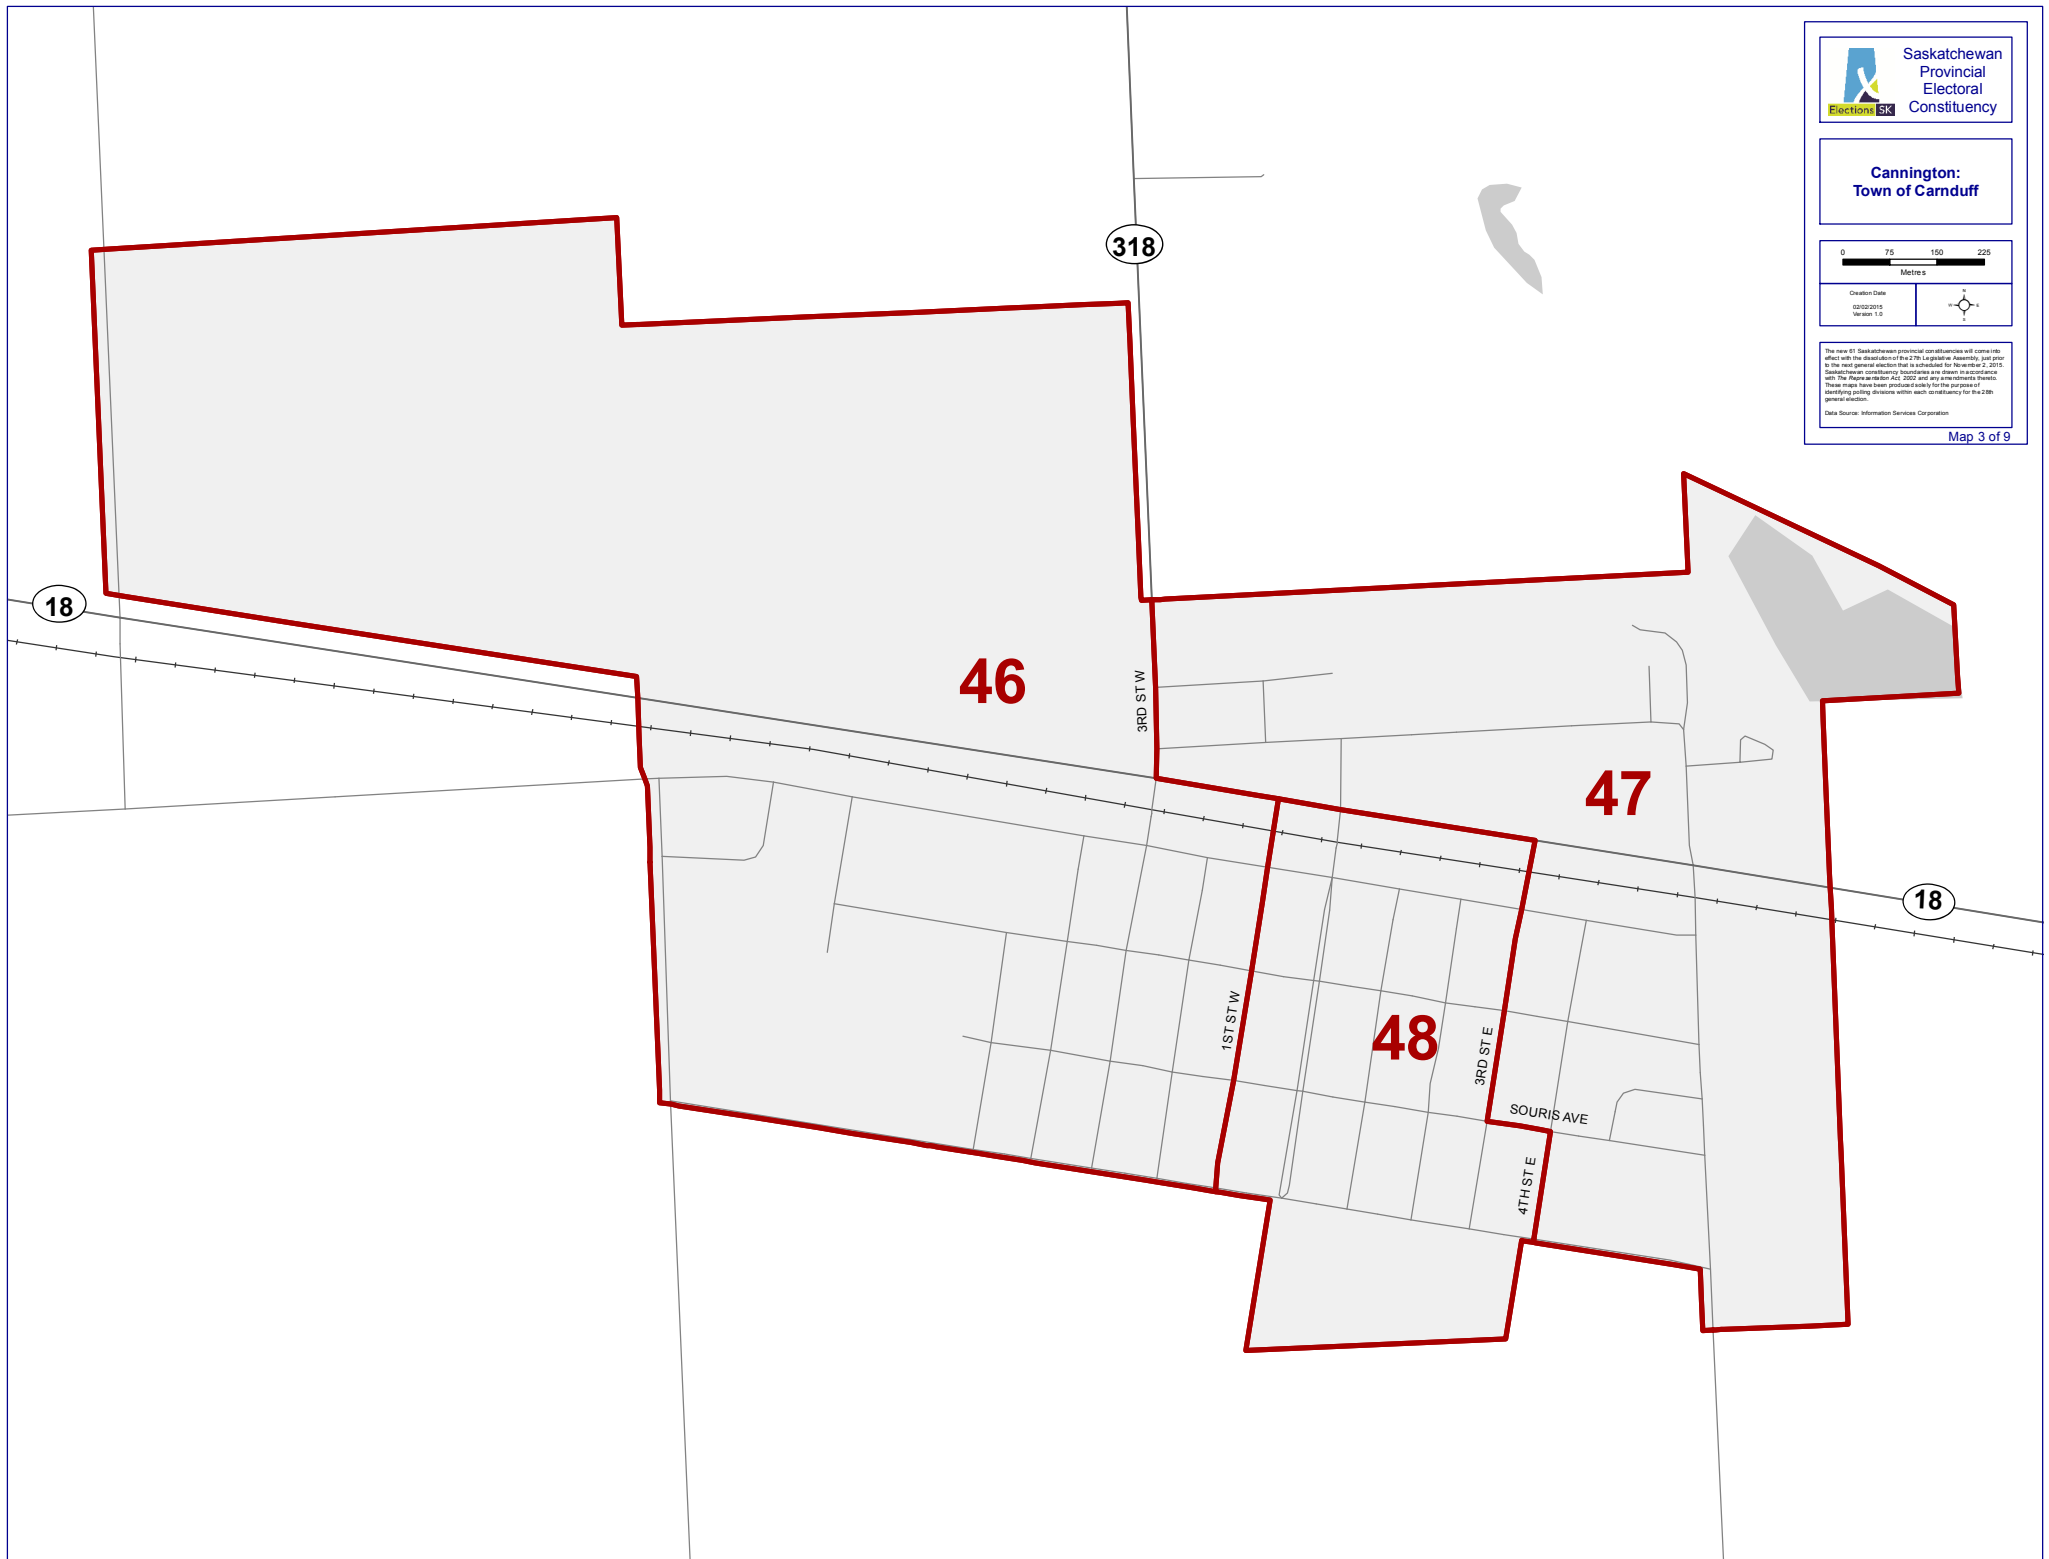

**Cannington:
Town of Carduff**

Creation Date: 09/02/2015
Version: 1.0

18

318

46

3RD ST W

47

18

48

1ST ST W

3RD ST E

SOURIS AVE

4TH ST E