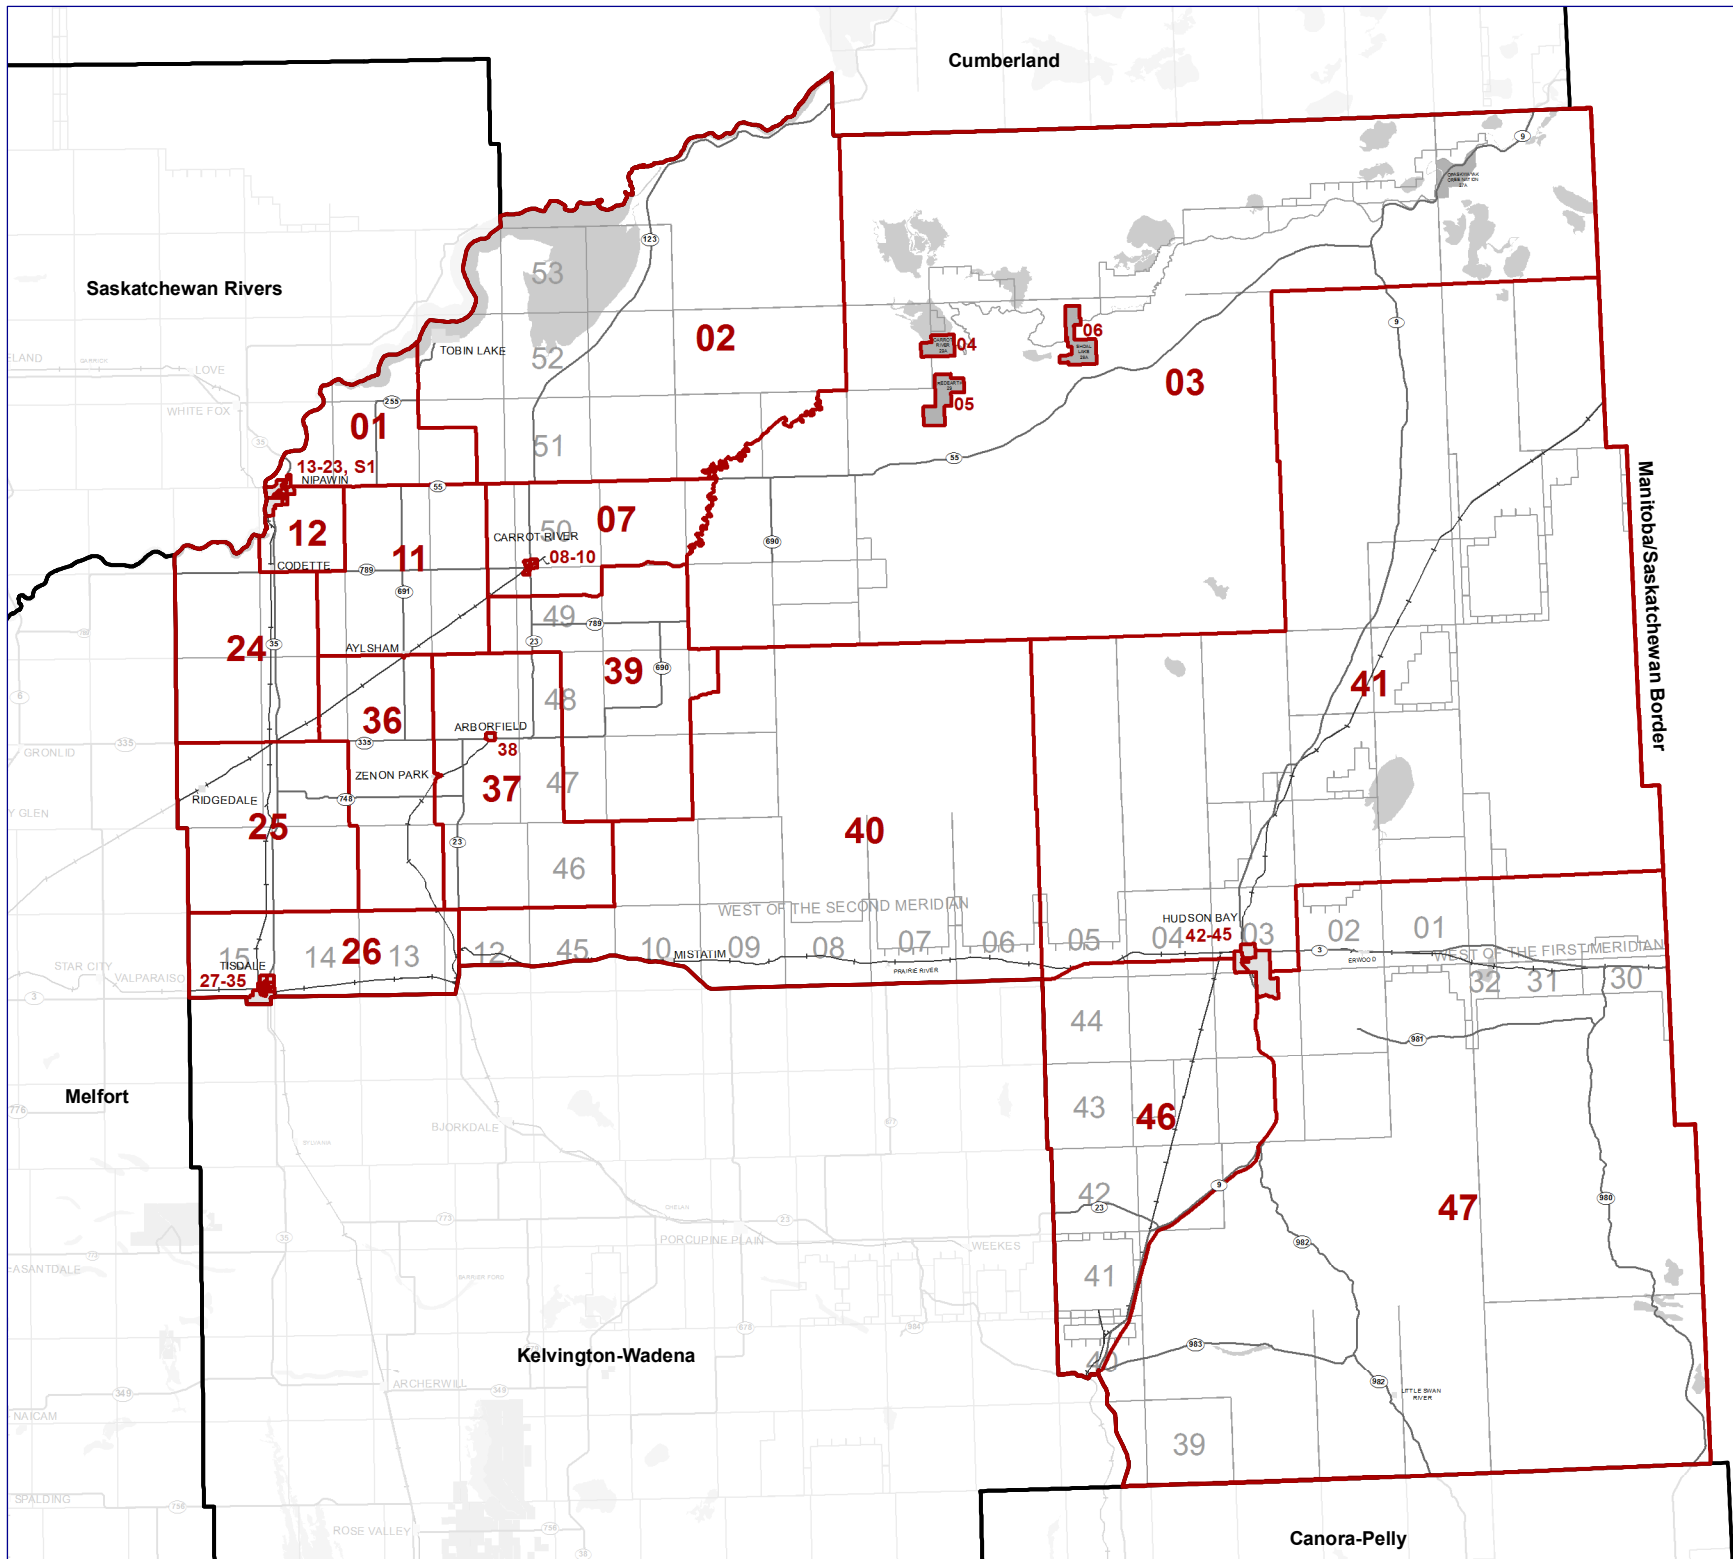

**Carrot River Valley:
Overview**

Creation Date: 09/02/2015
Version: 1.0

Cumberland

Saskatchewan Rivers

Manitoba/Saskatchewan Border

Melfort

Kelvington-Wadena

Canora-Pelly