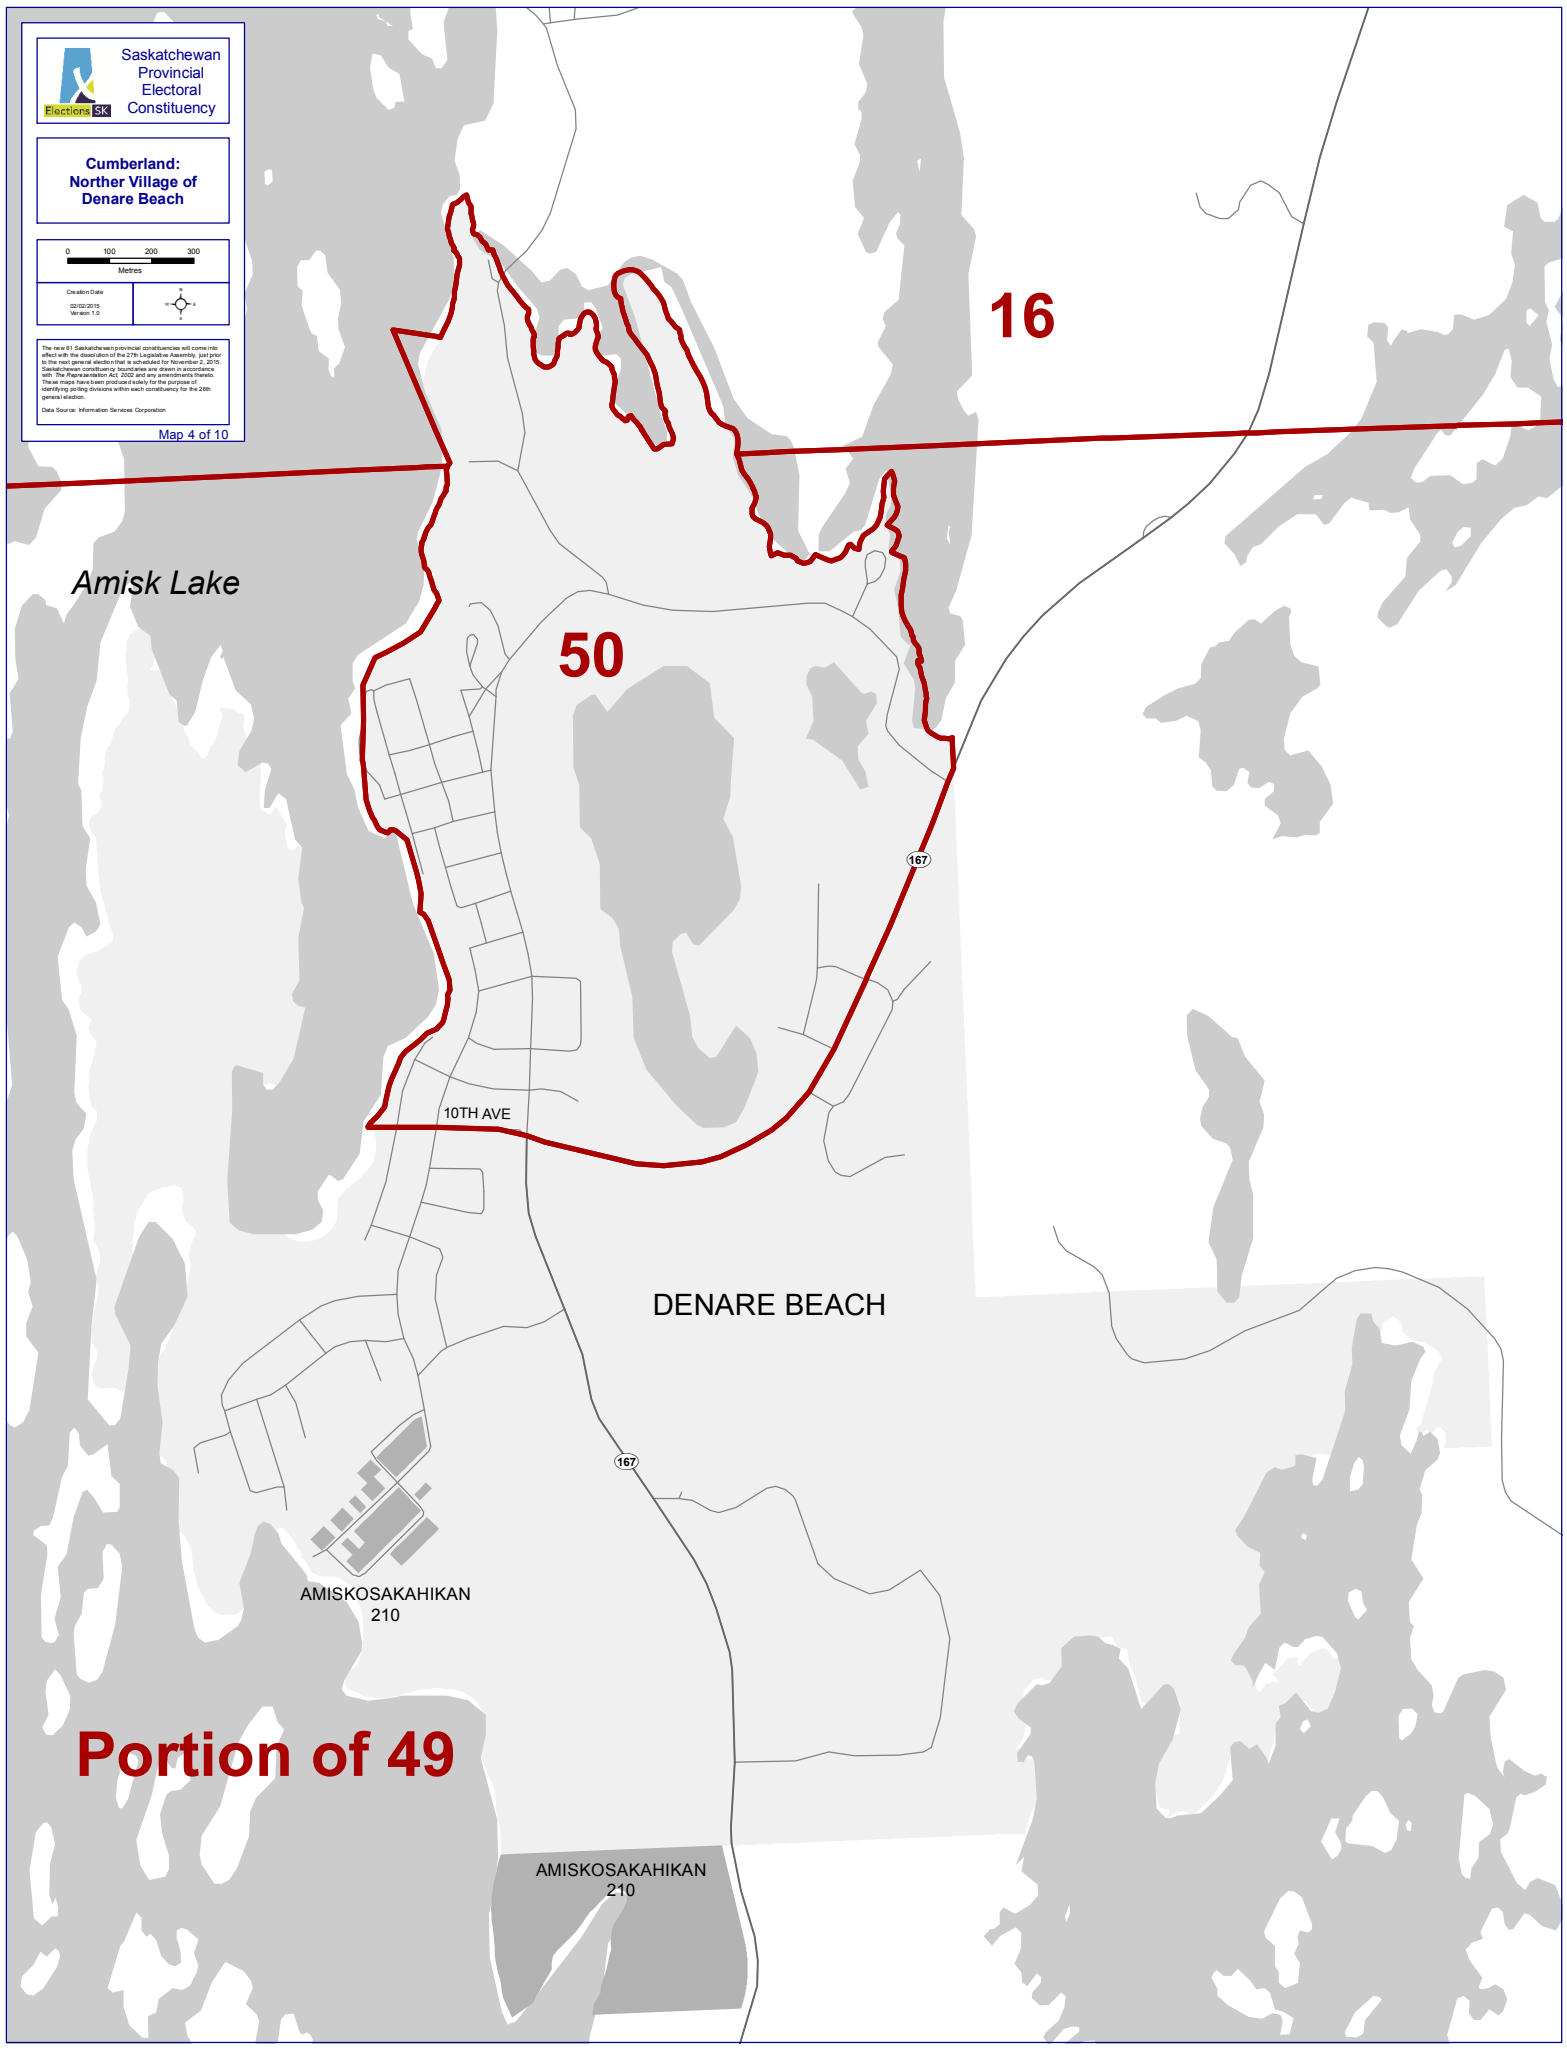

**Cumberland:
Norther Village of
Denare Beach**

Creation Date: 03/20/2015
Version: 1.0

16

50

Amisk Lake

10TH AVE

167

DENARE BEACH

167

AMISKOSAKAHIKAN
210

Portion of 49

AMISKOSAKAHIKAN
210