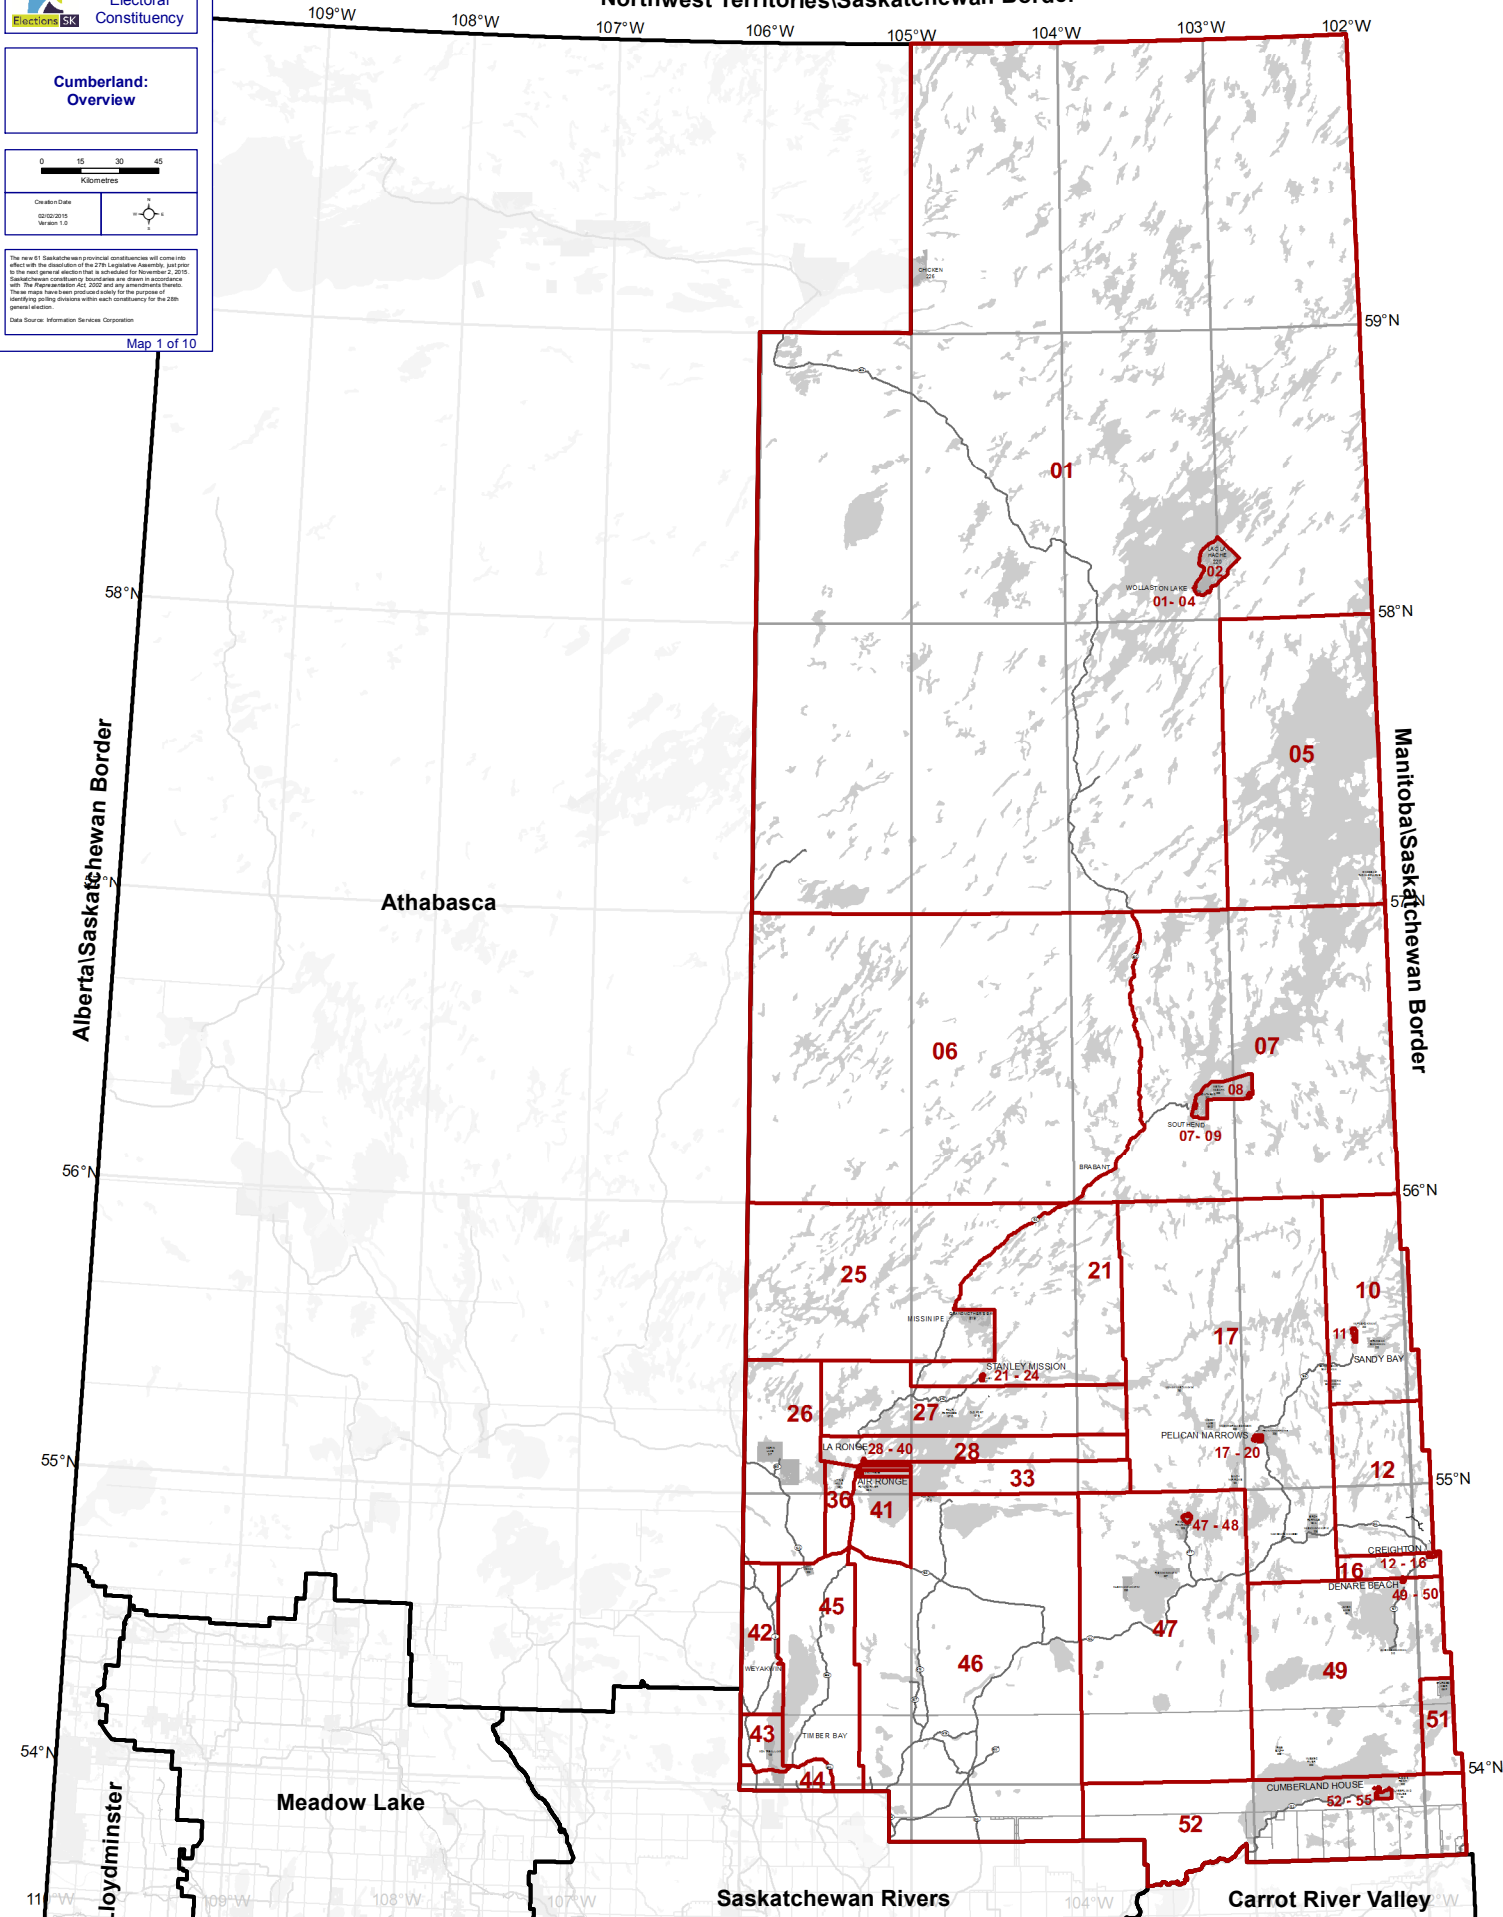

Athabasca

Meadow Lake

Lloydminster

Saskatchewan Rivers

Carrot River Valley

Alberta\Saskatchewan Border

Manitoba\Saskatchewan Border