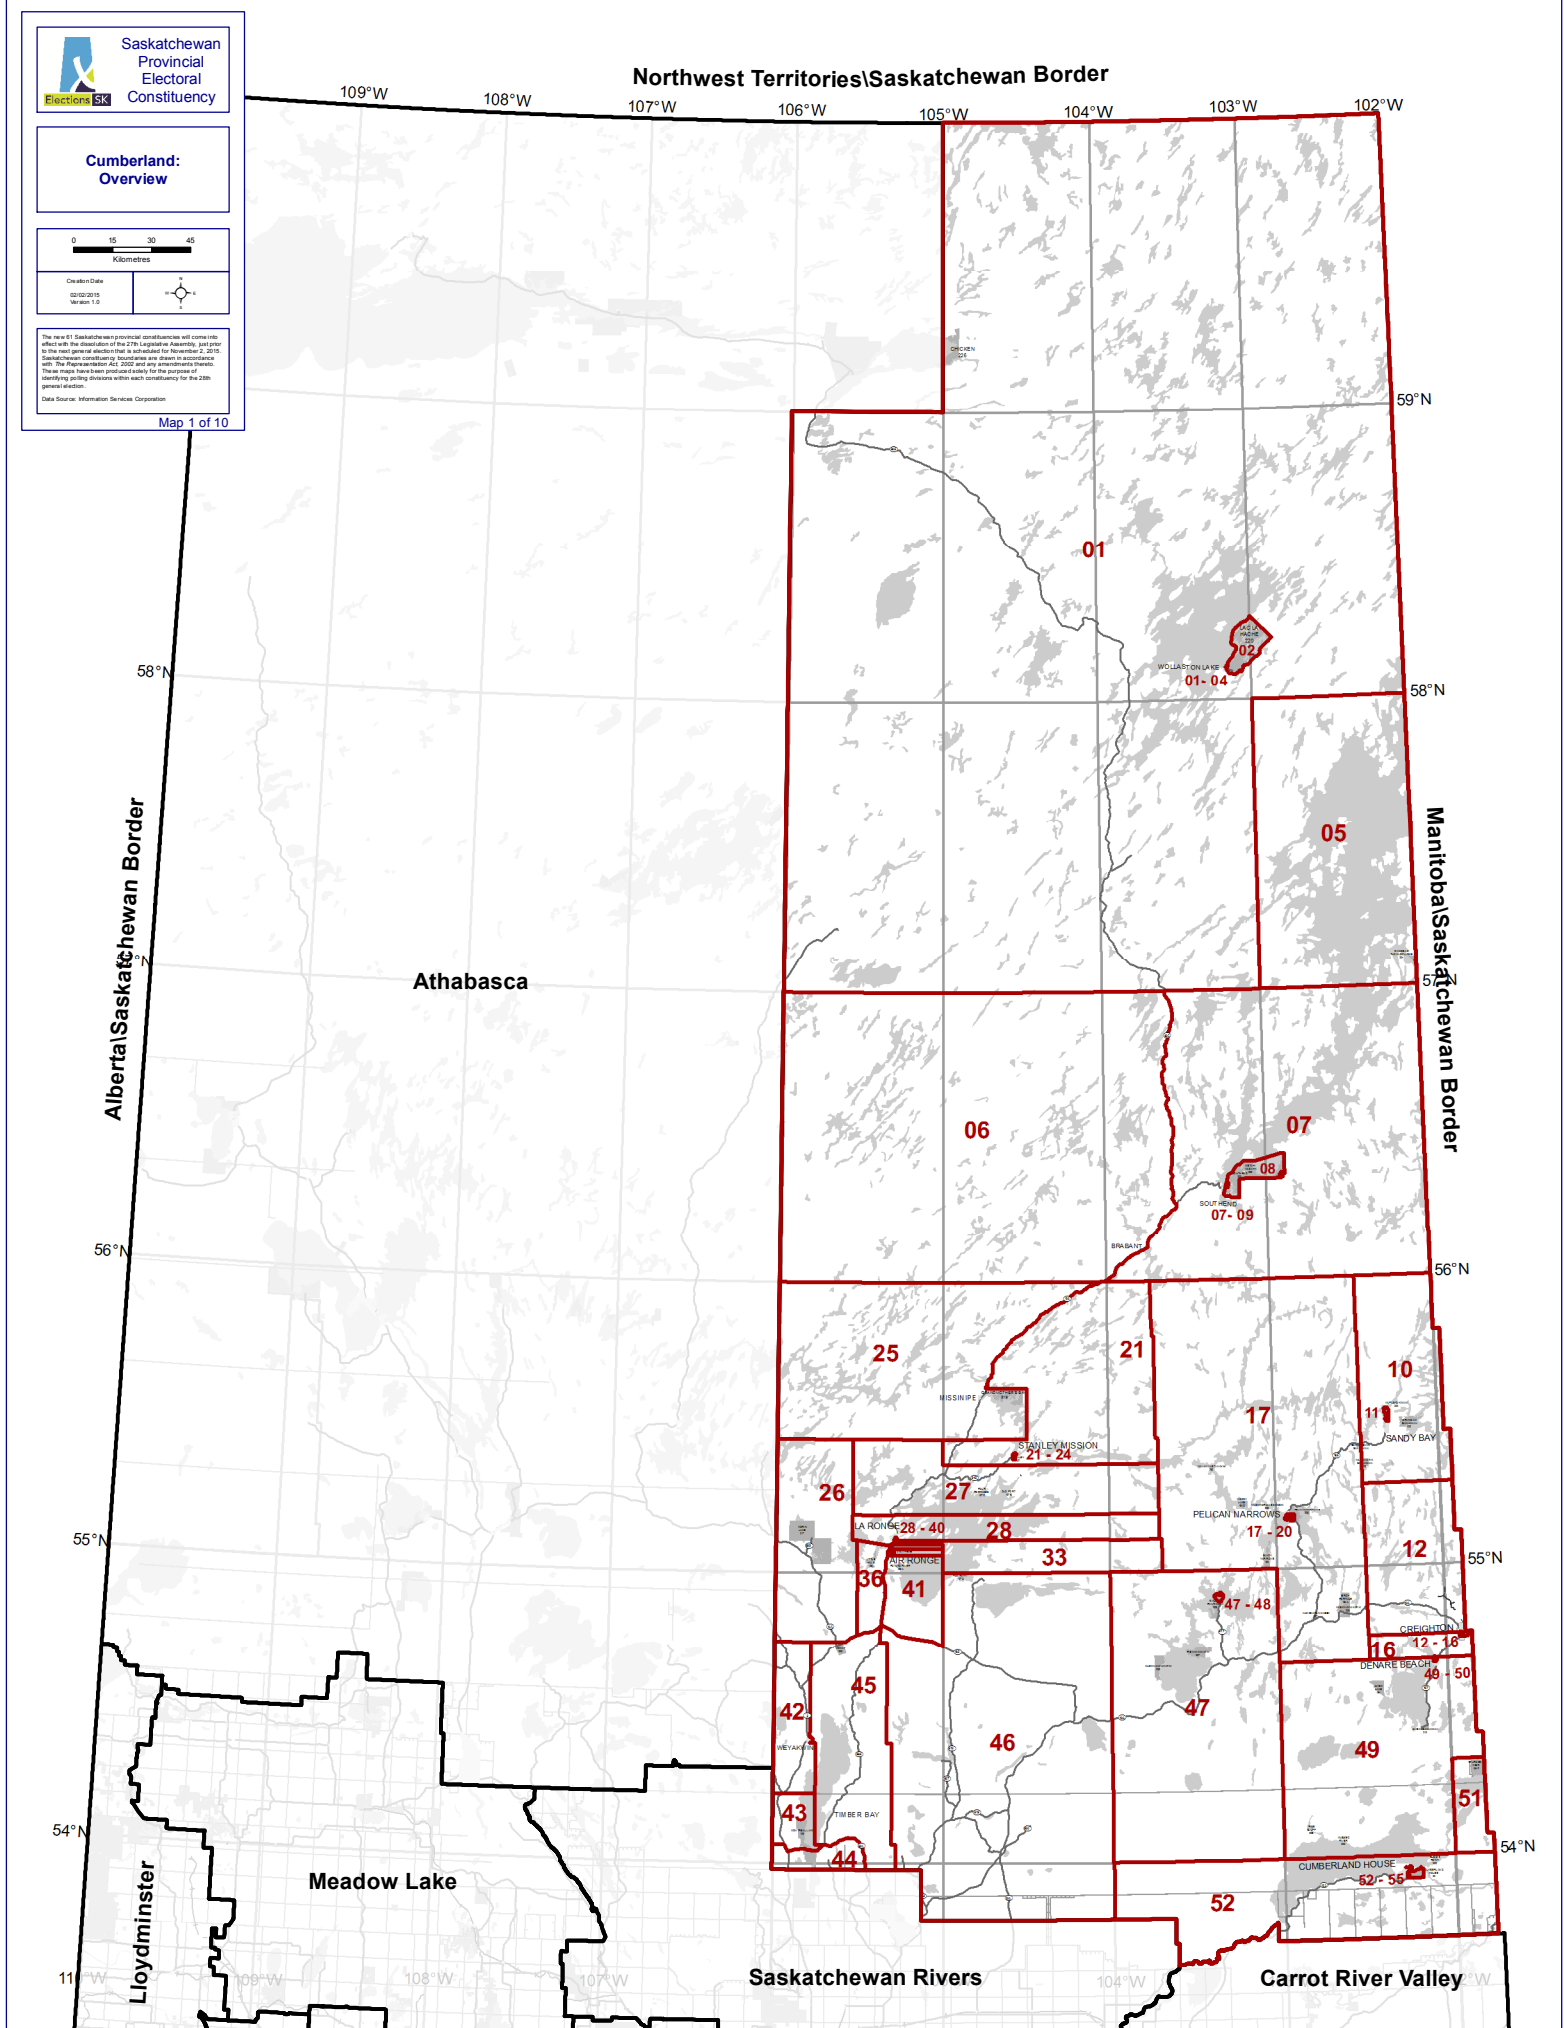

Northwest Territories\Saskatchewan Border

Cumberland:
Overview

Creation Date: 03/20/2015
Version: 1.0

Map 1 of 10

Athabasca

Meadow Lake

Lloydminster

Saskatchewan Rivers

Carrot River Valley

Alberta\Saskatchewan Border

Manitoba\Saskatchewan Border