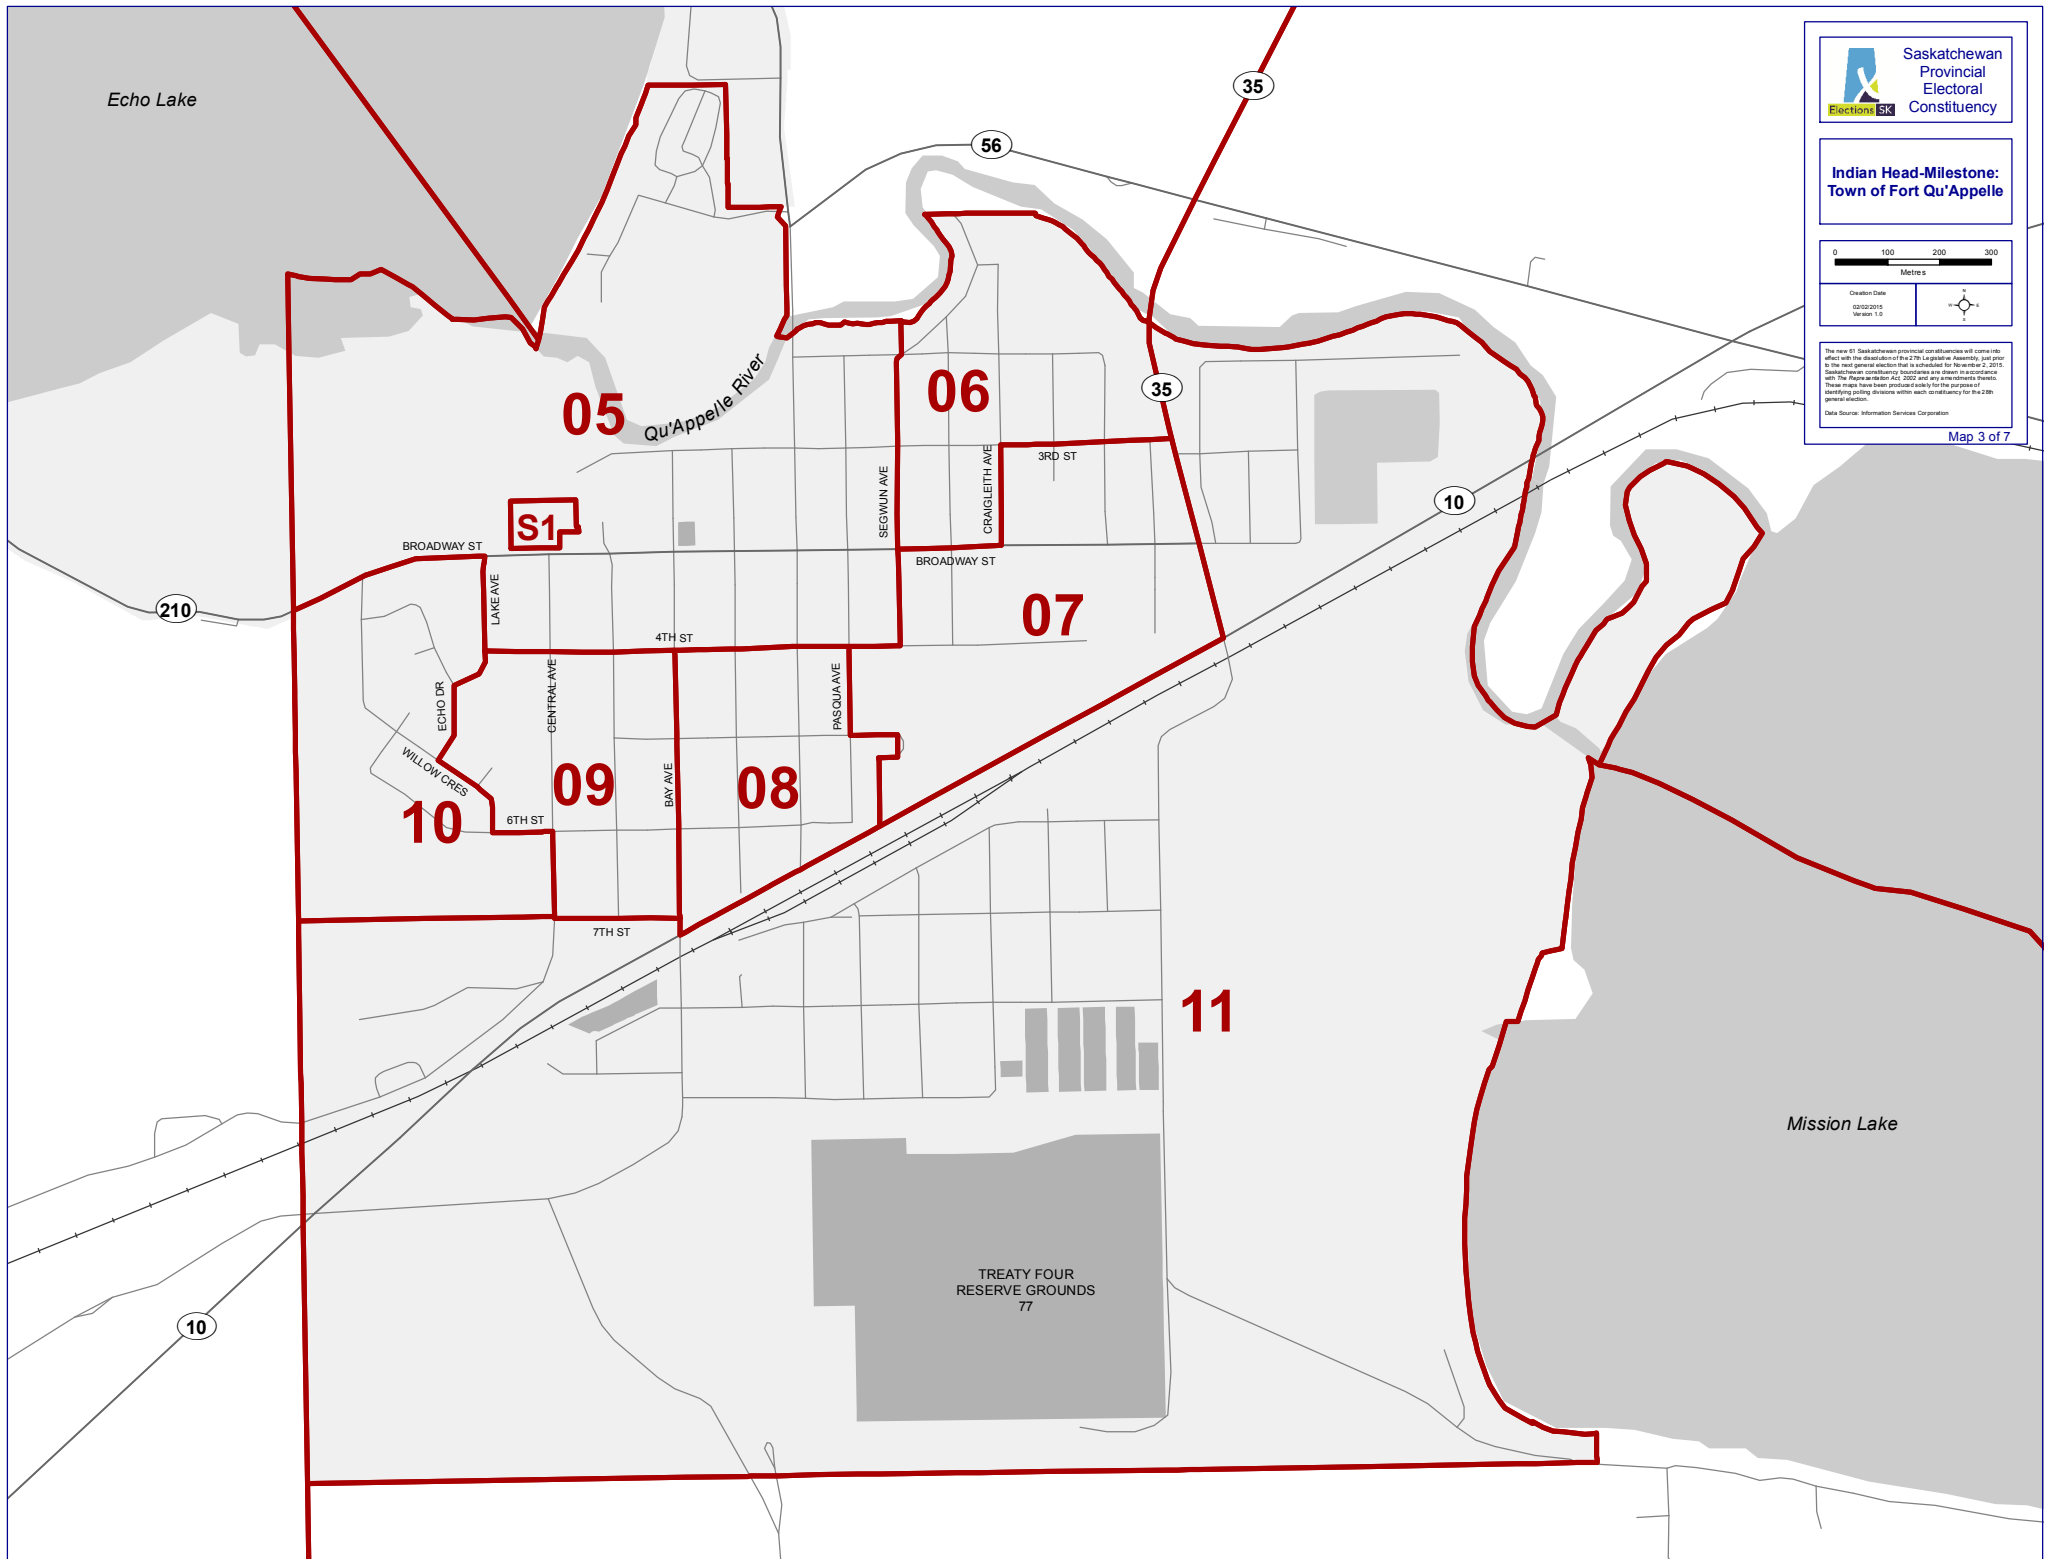

Indian Head-Milestone:
Town of Fort Qu'Appelle

Creation Date: 02/02/2015
Version: 1.0

Data Source: Information Services Corporation
Map 3 of 7

Echo Lake

05

06

07

09

08

11

S1

210

56

35

35

10

10

TREATY FOUR
RESERVE GROUNDS
77

Mission Lake

Qu'Appelle River

BROADWAY ST

BROADWAY ST

LAKE AVE

SEGWIN AVE

CRAIGLEITH AVE

3RD ST

4TH ST

ECHO DR

CENTRAL AVE

PASQUA AVE

WILLOW CRES

BAY AVE

6TH ST

7TH ST