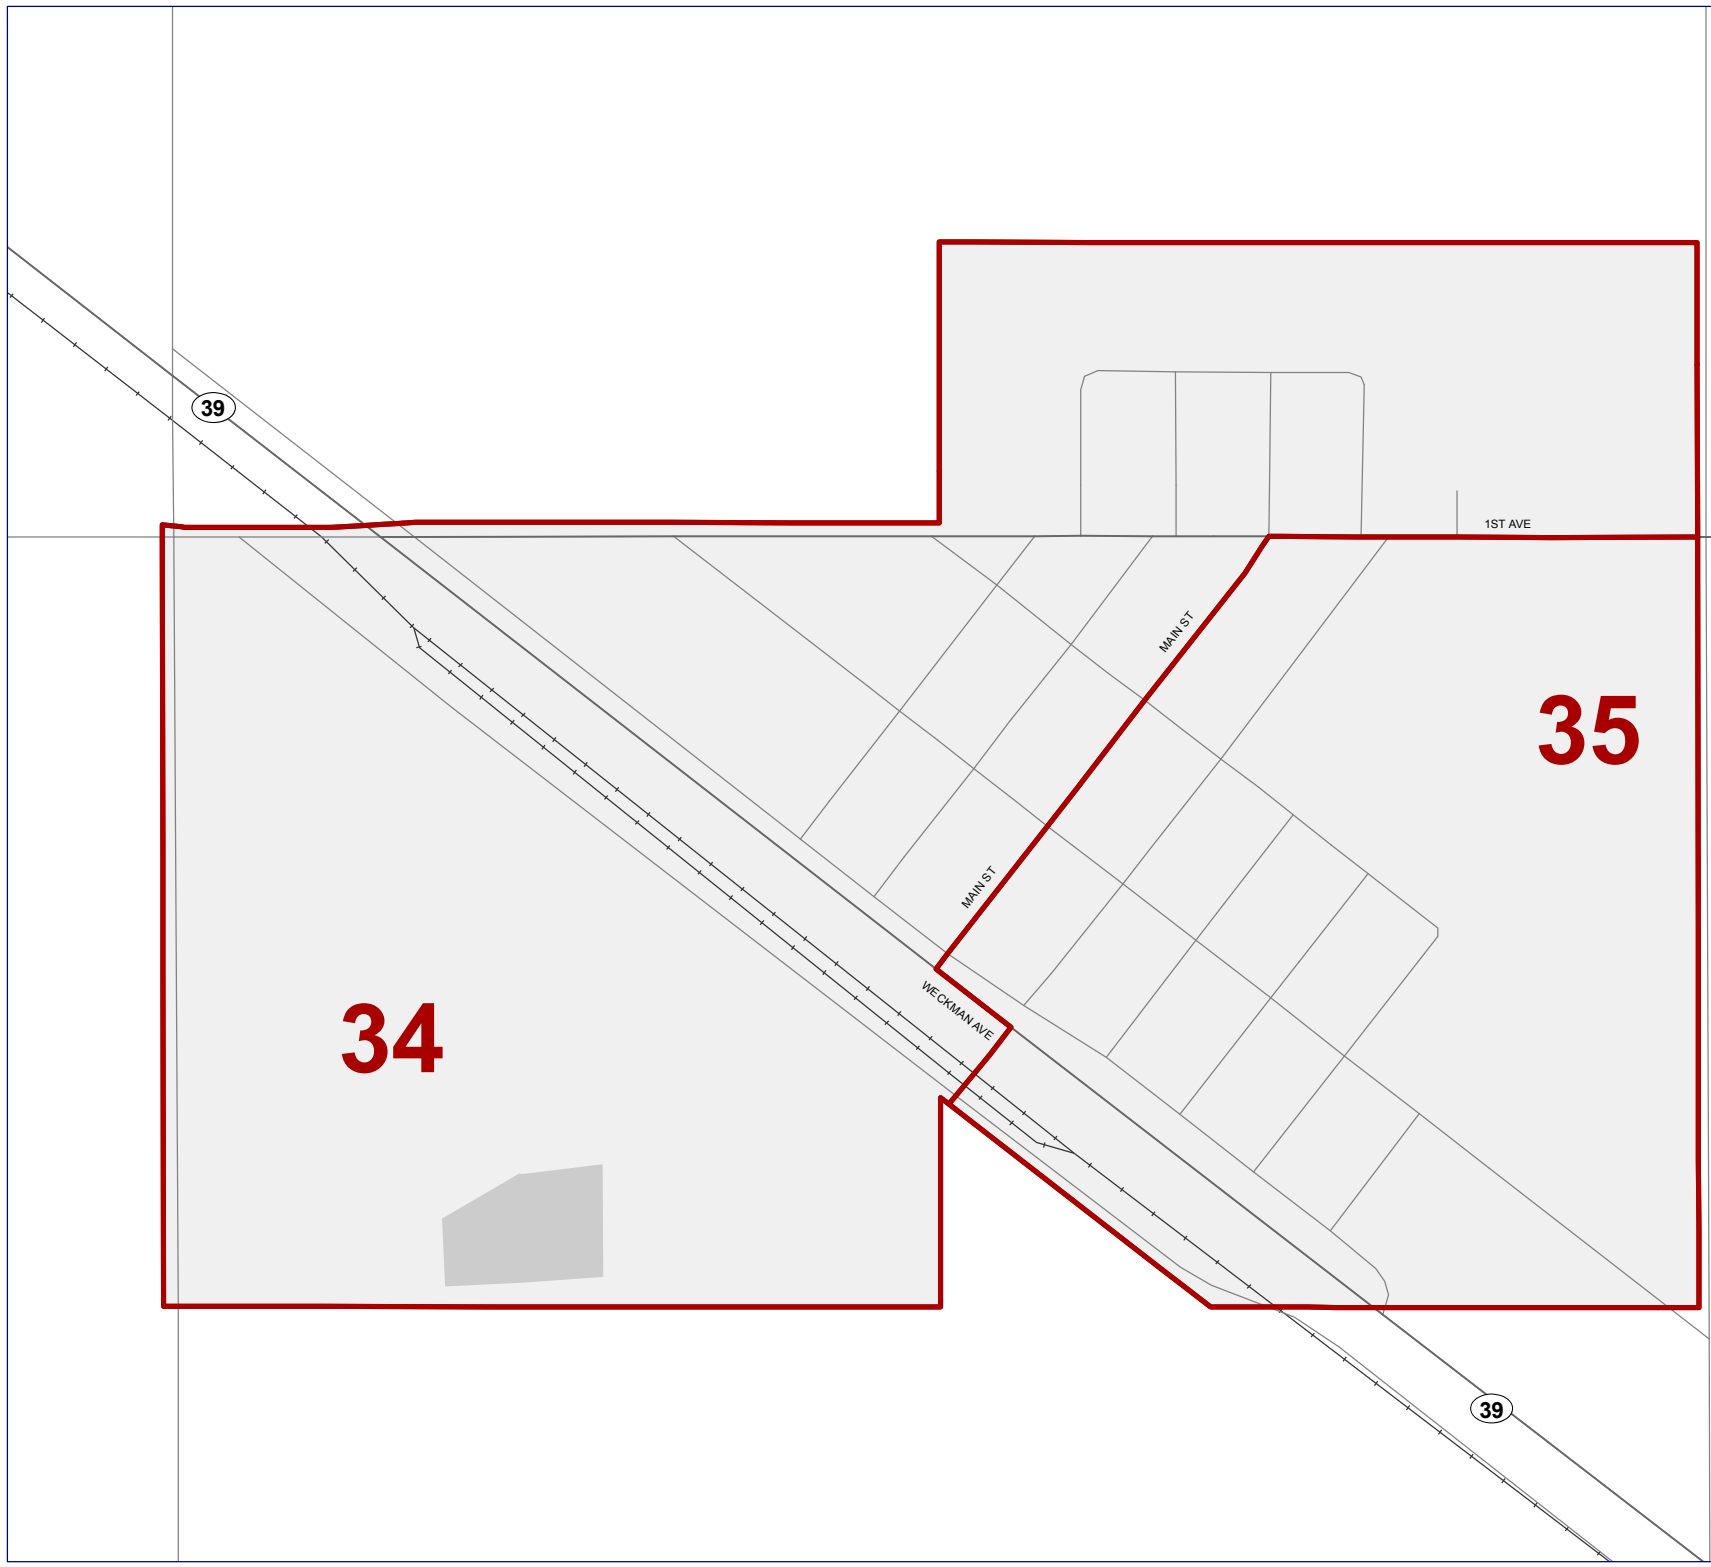

**Lumsden-Morse:
Town of Rouleau**

Creation Date: 02/02/2015
Version: 1.0

Data Source: Information Services Corporation
Map 6 of 6

39

1ST AVE

MAIN ST

MAIN ST

WECKMAN AVE

34

35

714

39