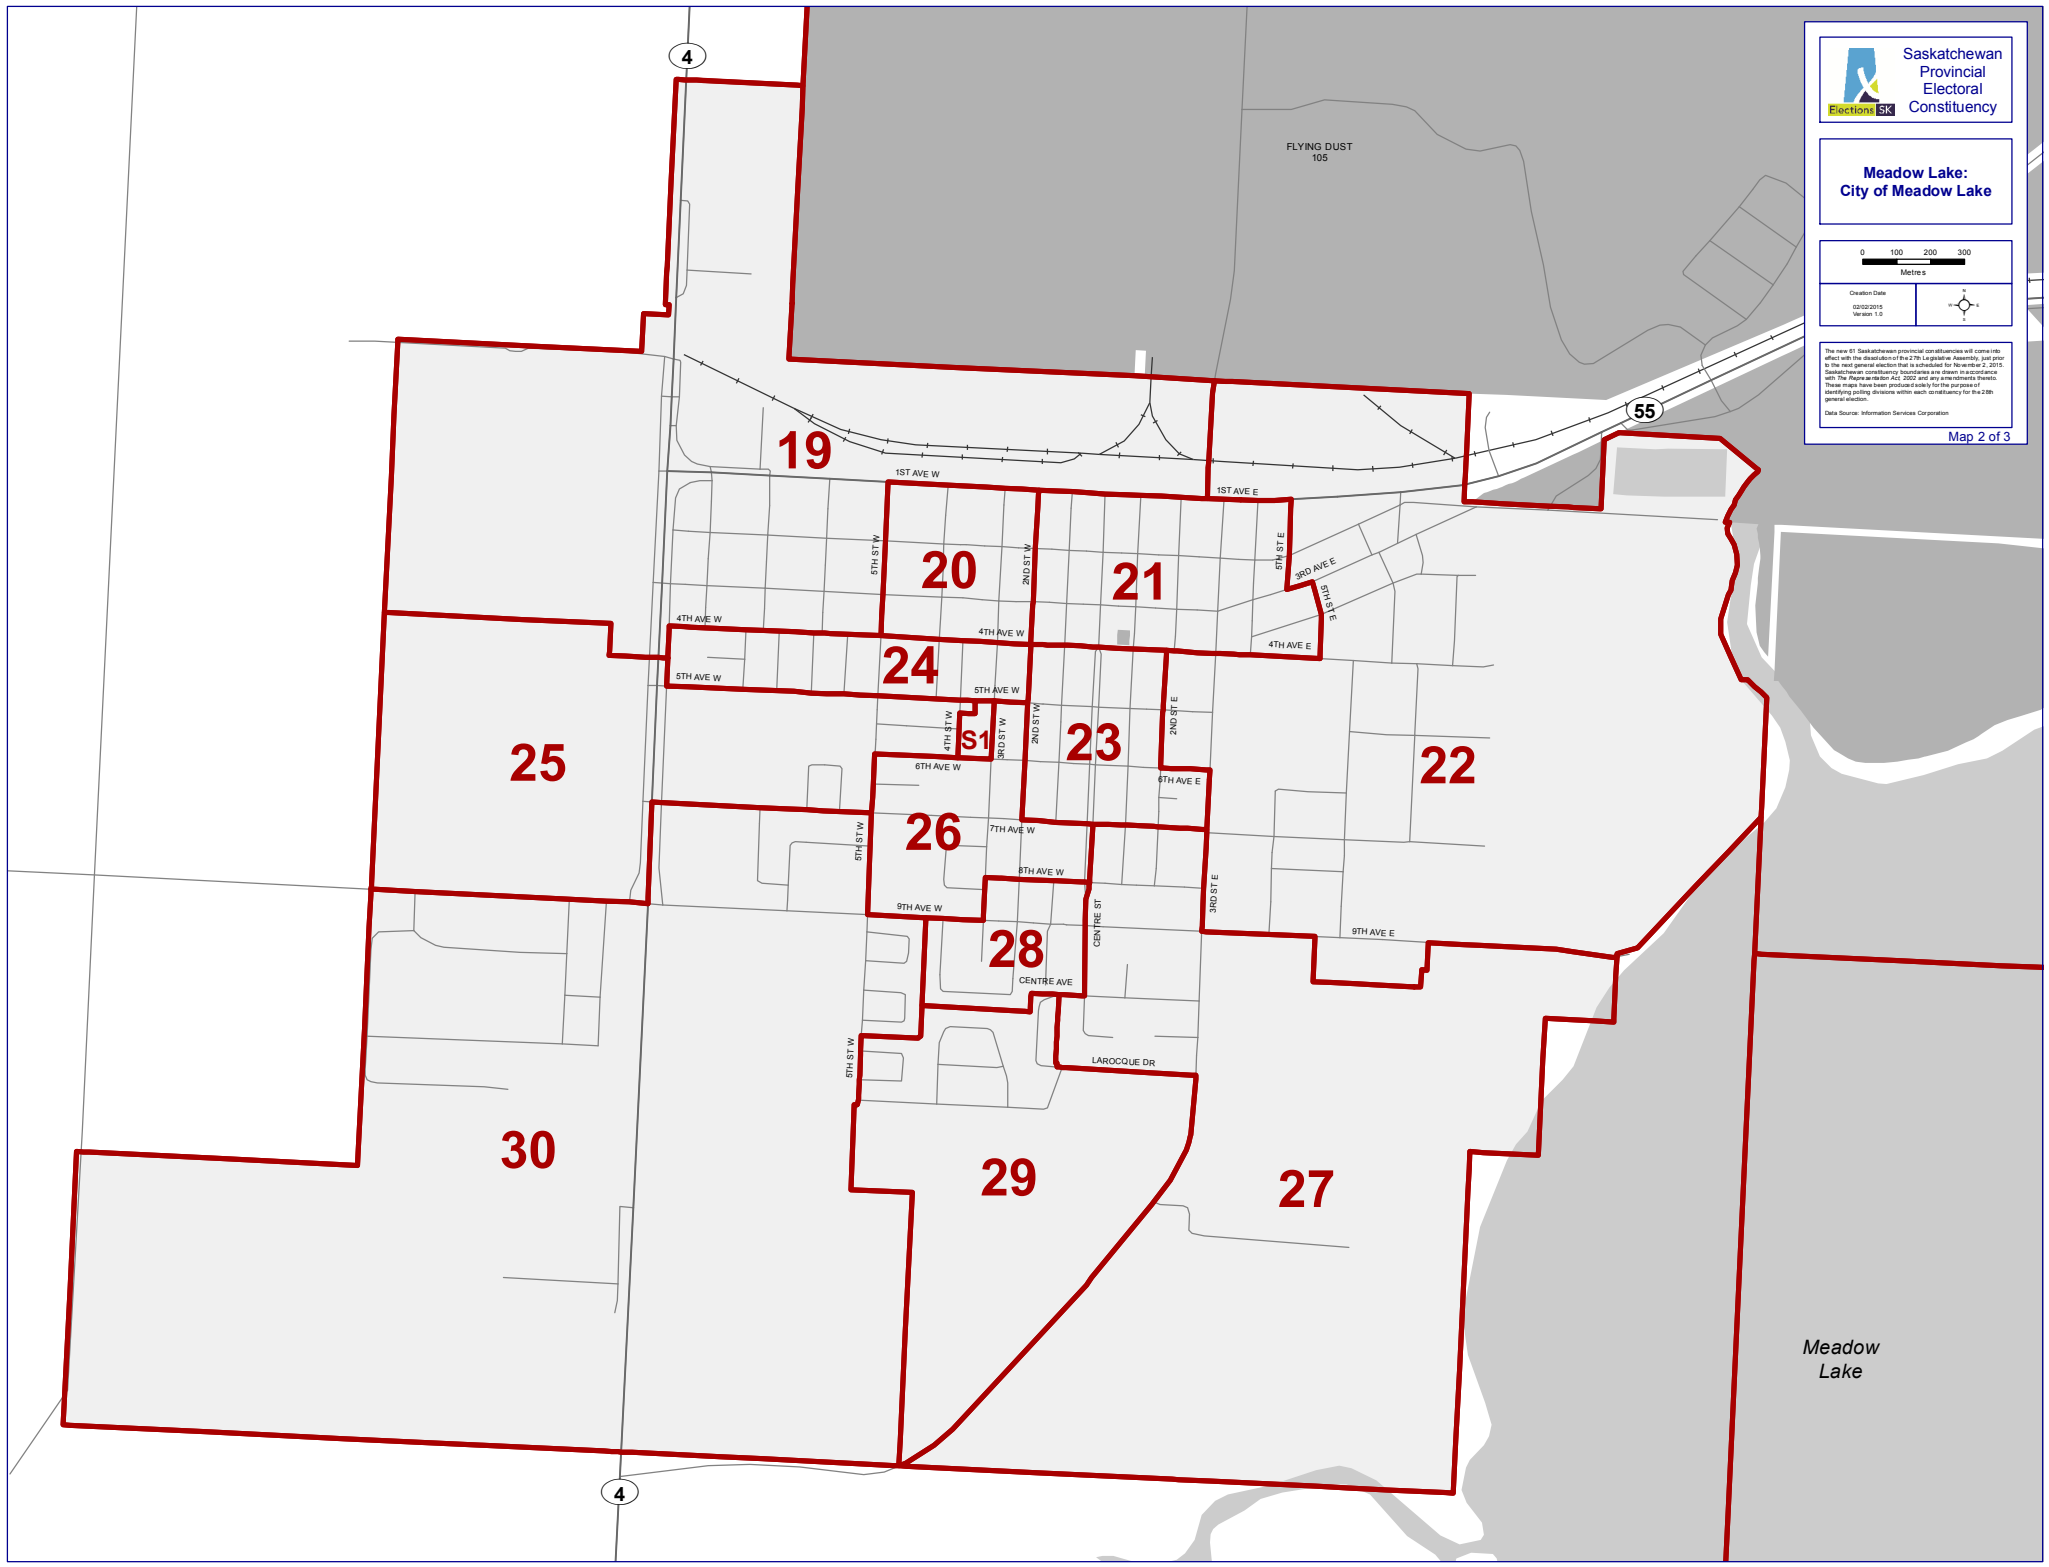

**Meadow Lake:
City of Meadow Lake**

Creation Date: 09/02/2015
Version: 1.0

Data Source: Information Services Corporation
Map 2 of 3

4

55

4

19

20

21

24

23

22

25

26

28

29

27

30

Meadow Lake

1ST AVE W

1ST AVE E

5TH ST W

2ND ST W

5TH ST E

3RD AVE E

5TH AVE E

4TH AVE W

4TH AVE W

4TH AVE E

5TH AVE W

5TH AVE W

2ND ST E

4TH ST W

3RD ST W

2ND ST W

6TH AVE W

6TH AVE E

5TH ST W

7TH AVE W

8TH AVE W

9TH AVE W

5TH ST W

CENTRE ST

LAROCQUE DR

9TH AVE E

3RD ST E

CENTRE AVE