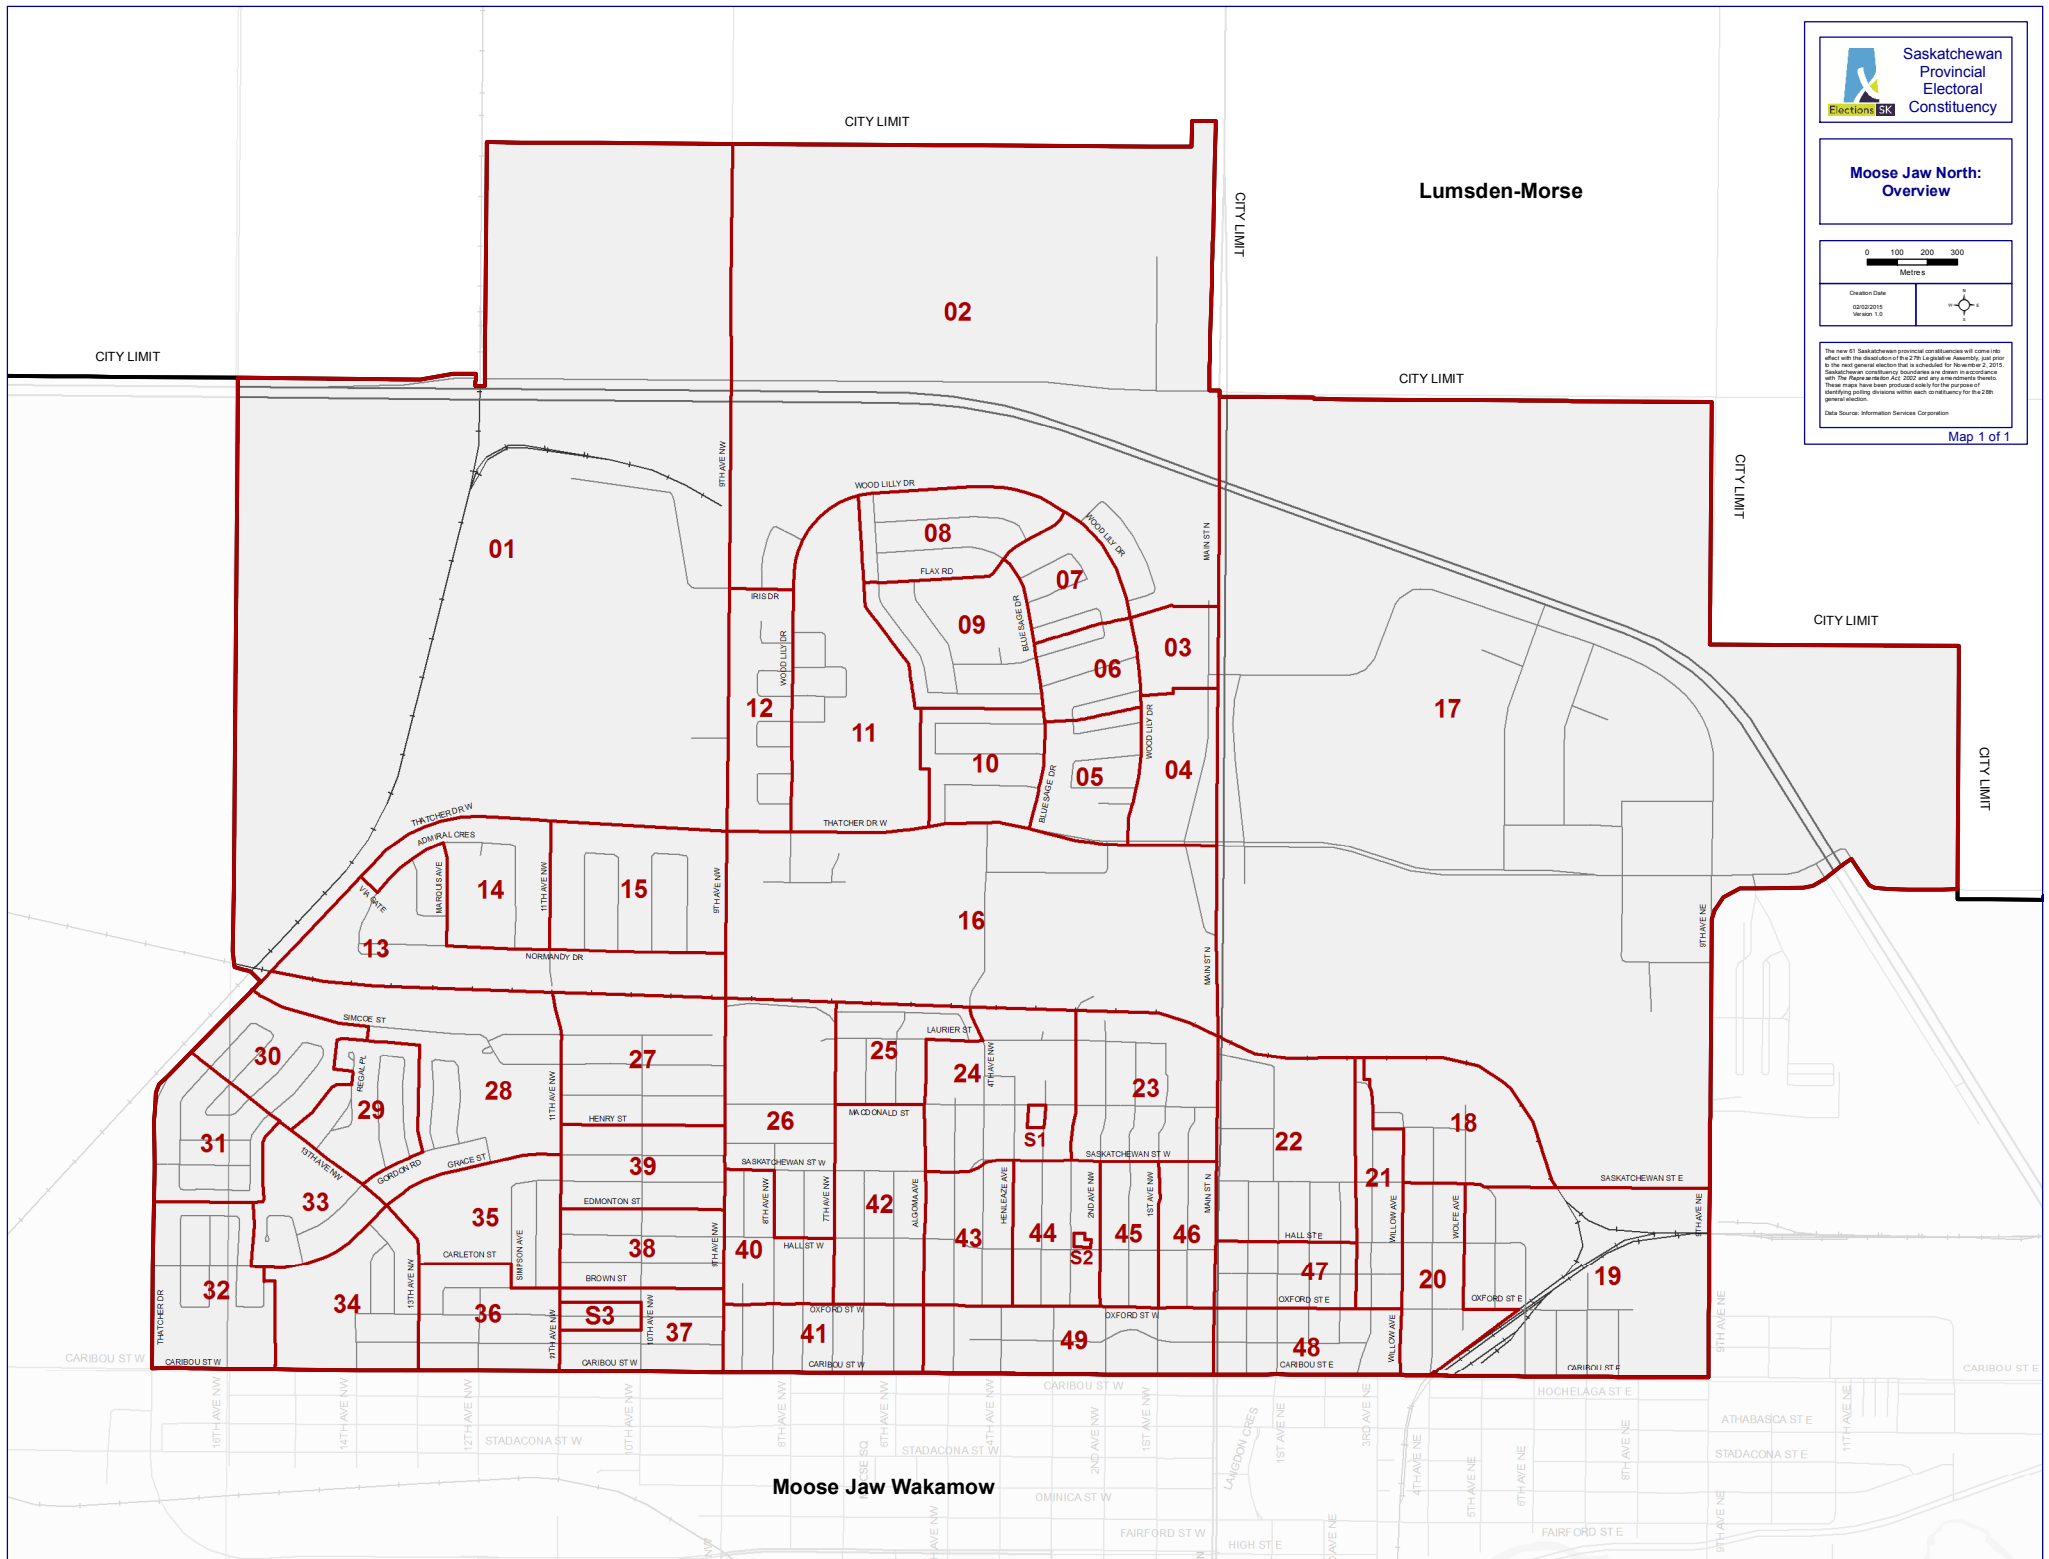

Moose Jaw North: Overview

Moose Jaw Wakamow