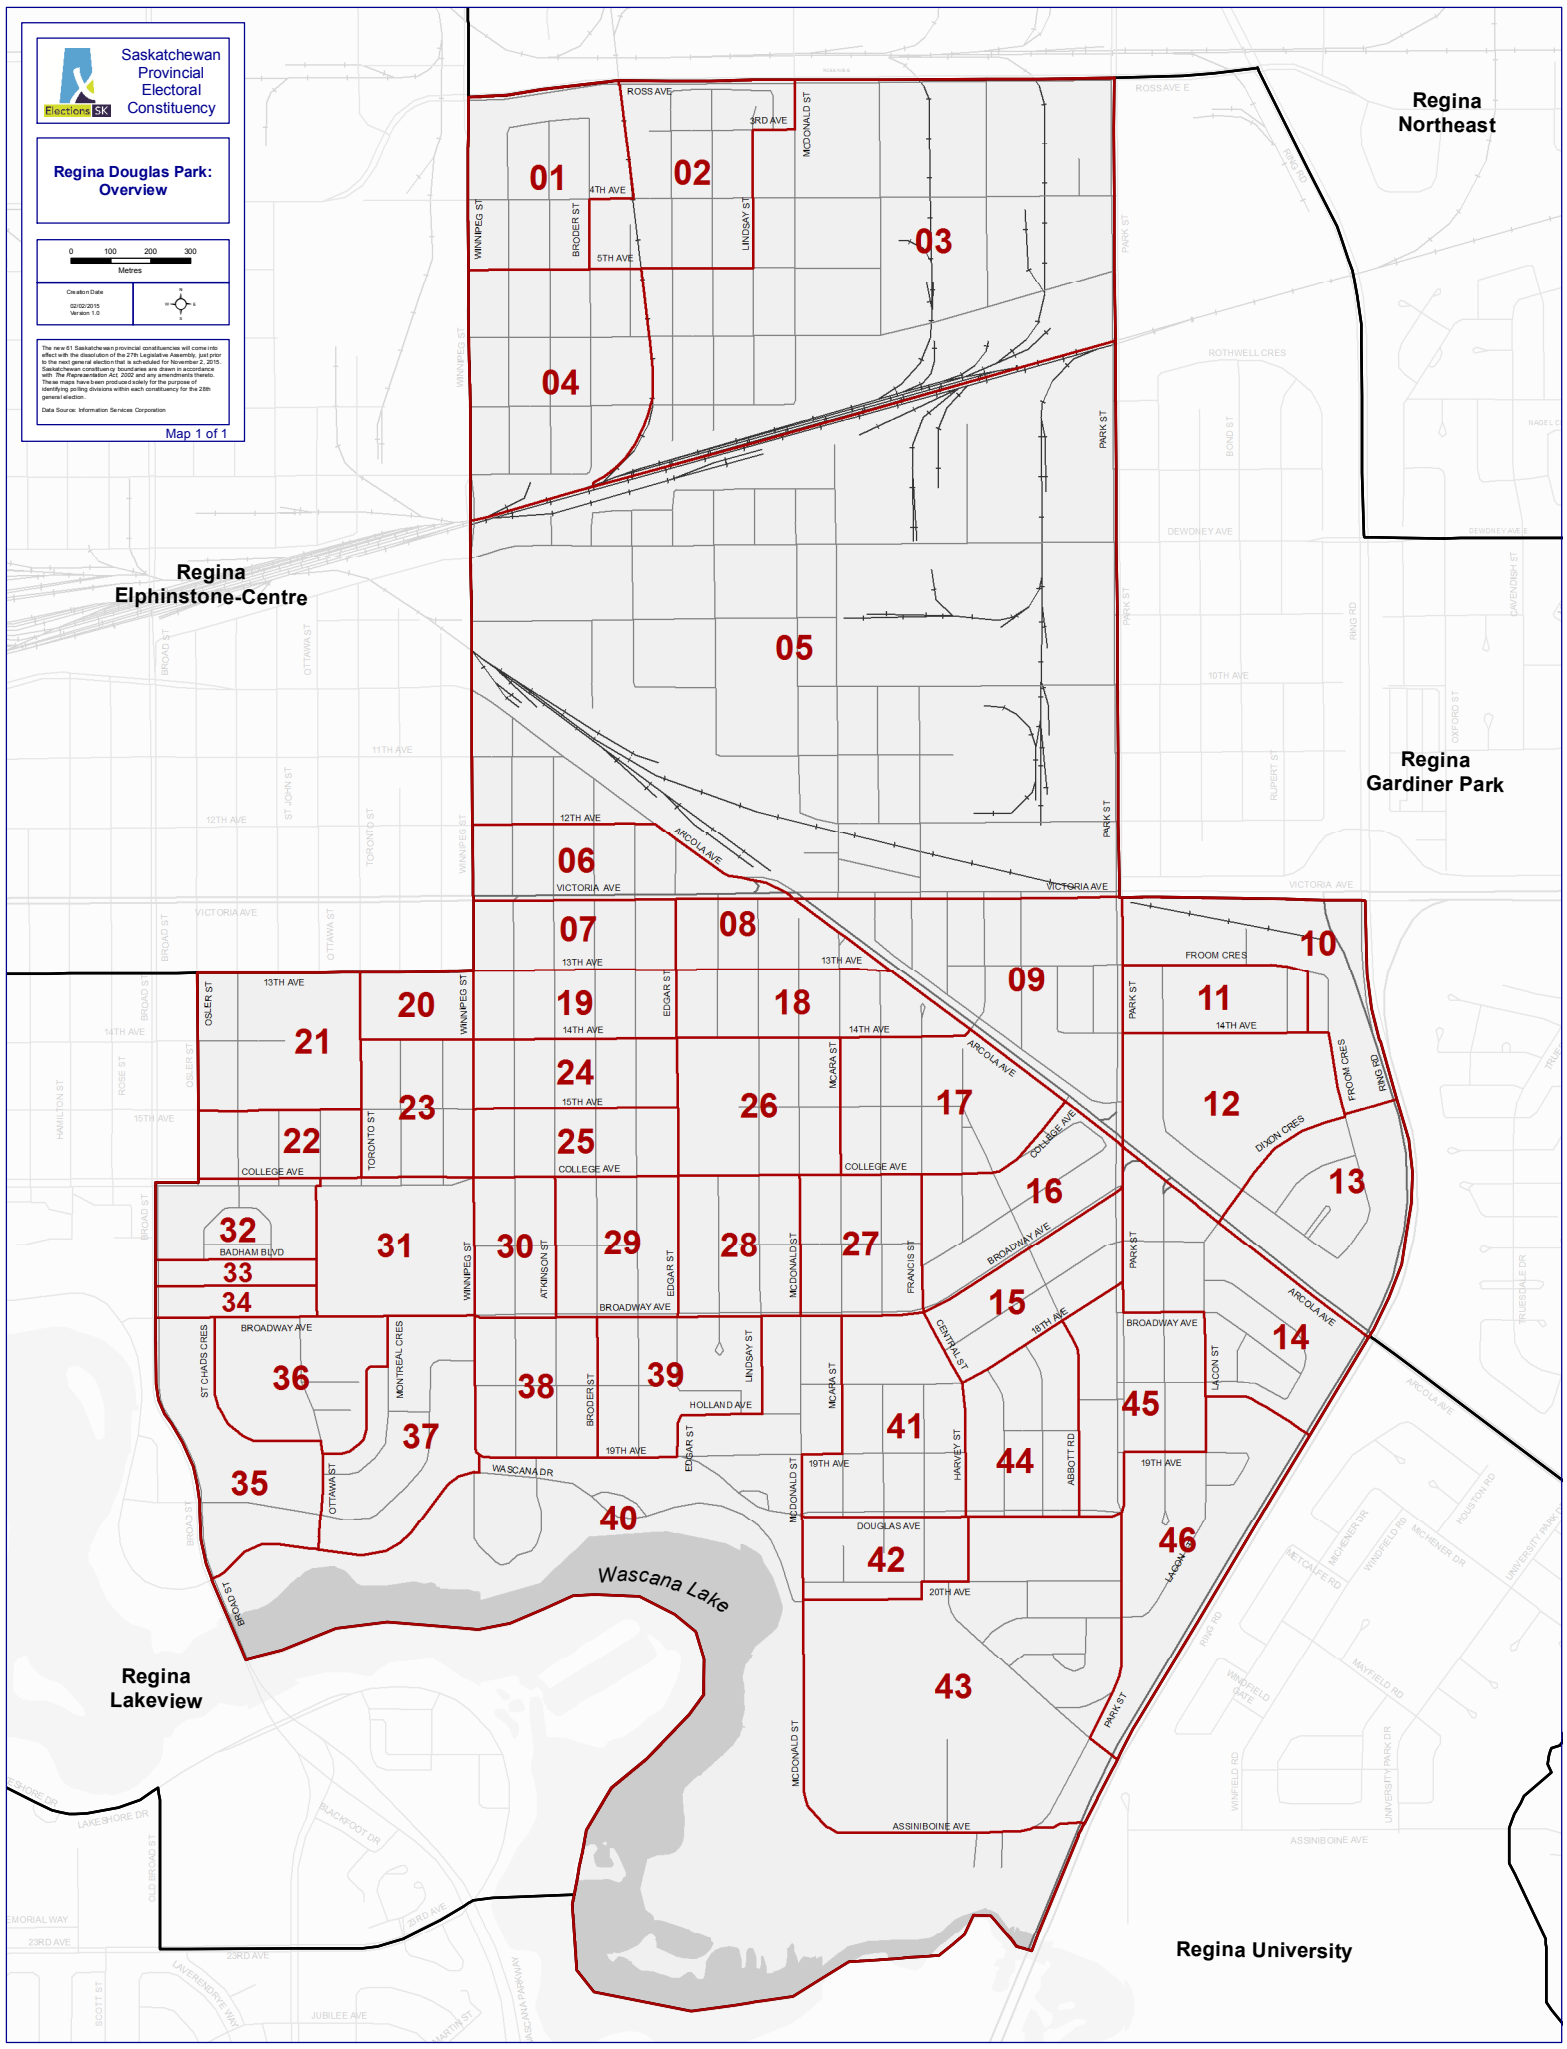

**Regina Douglas Park:
Overview**

Creation Date: September 2015
Version 1.0

Regina
Northeast

Regina
Elphinstone-Centre

Regina
Gardiner Park

Regina
Lakeview

Regina University