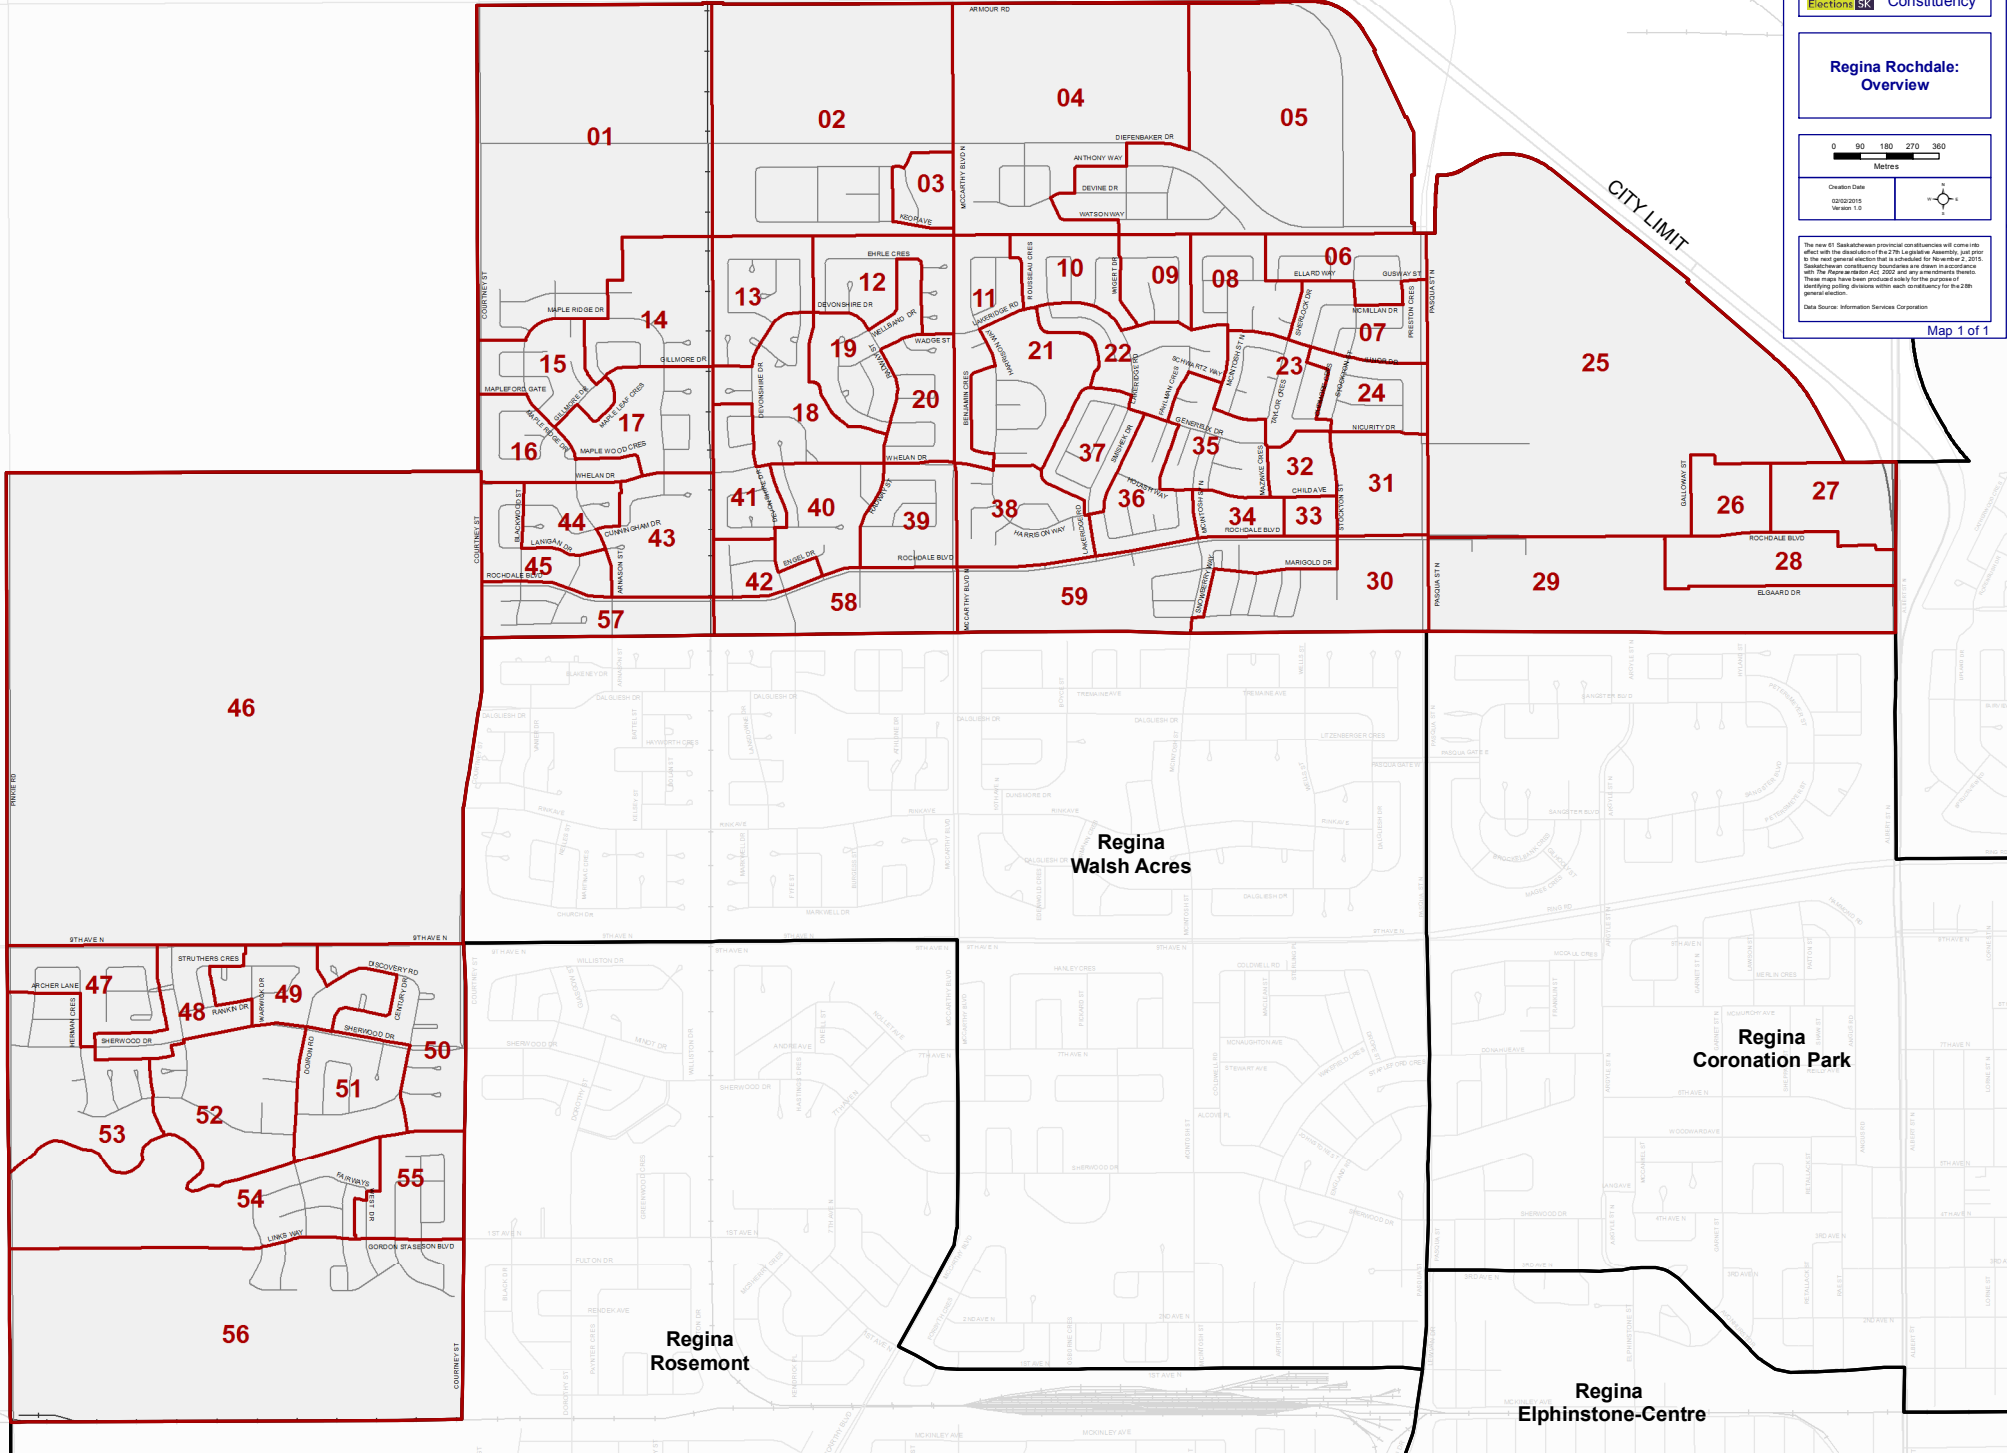

CITY LIMIT

Lumsden-Morse

Regina Rochdale: Overview

Creation Date: 02/02/2015
Version: 1.0

Map 1 of 1

46

Regina Walsh Acres

Regina Coronation Park

Regina Rosemont

Regina Elphinstone-Centre