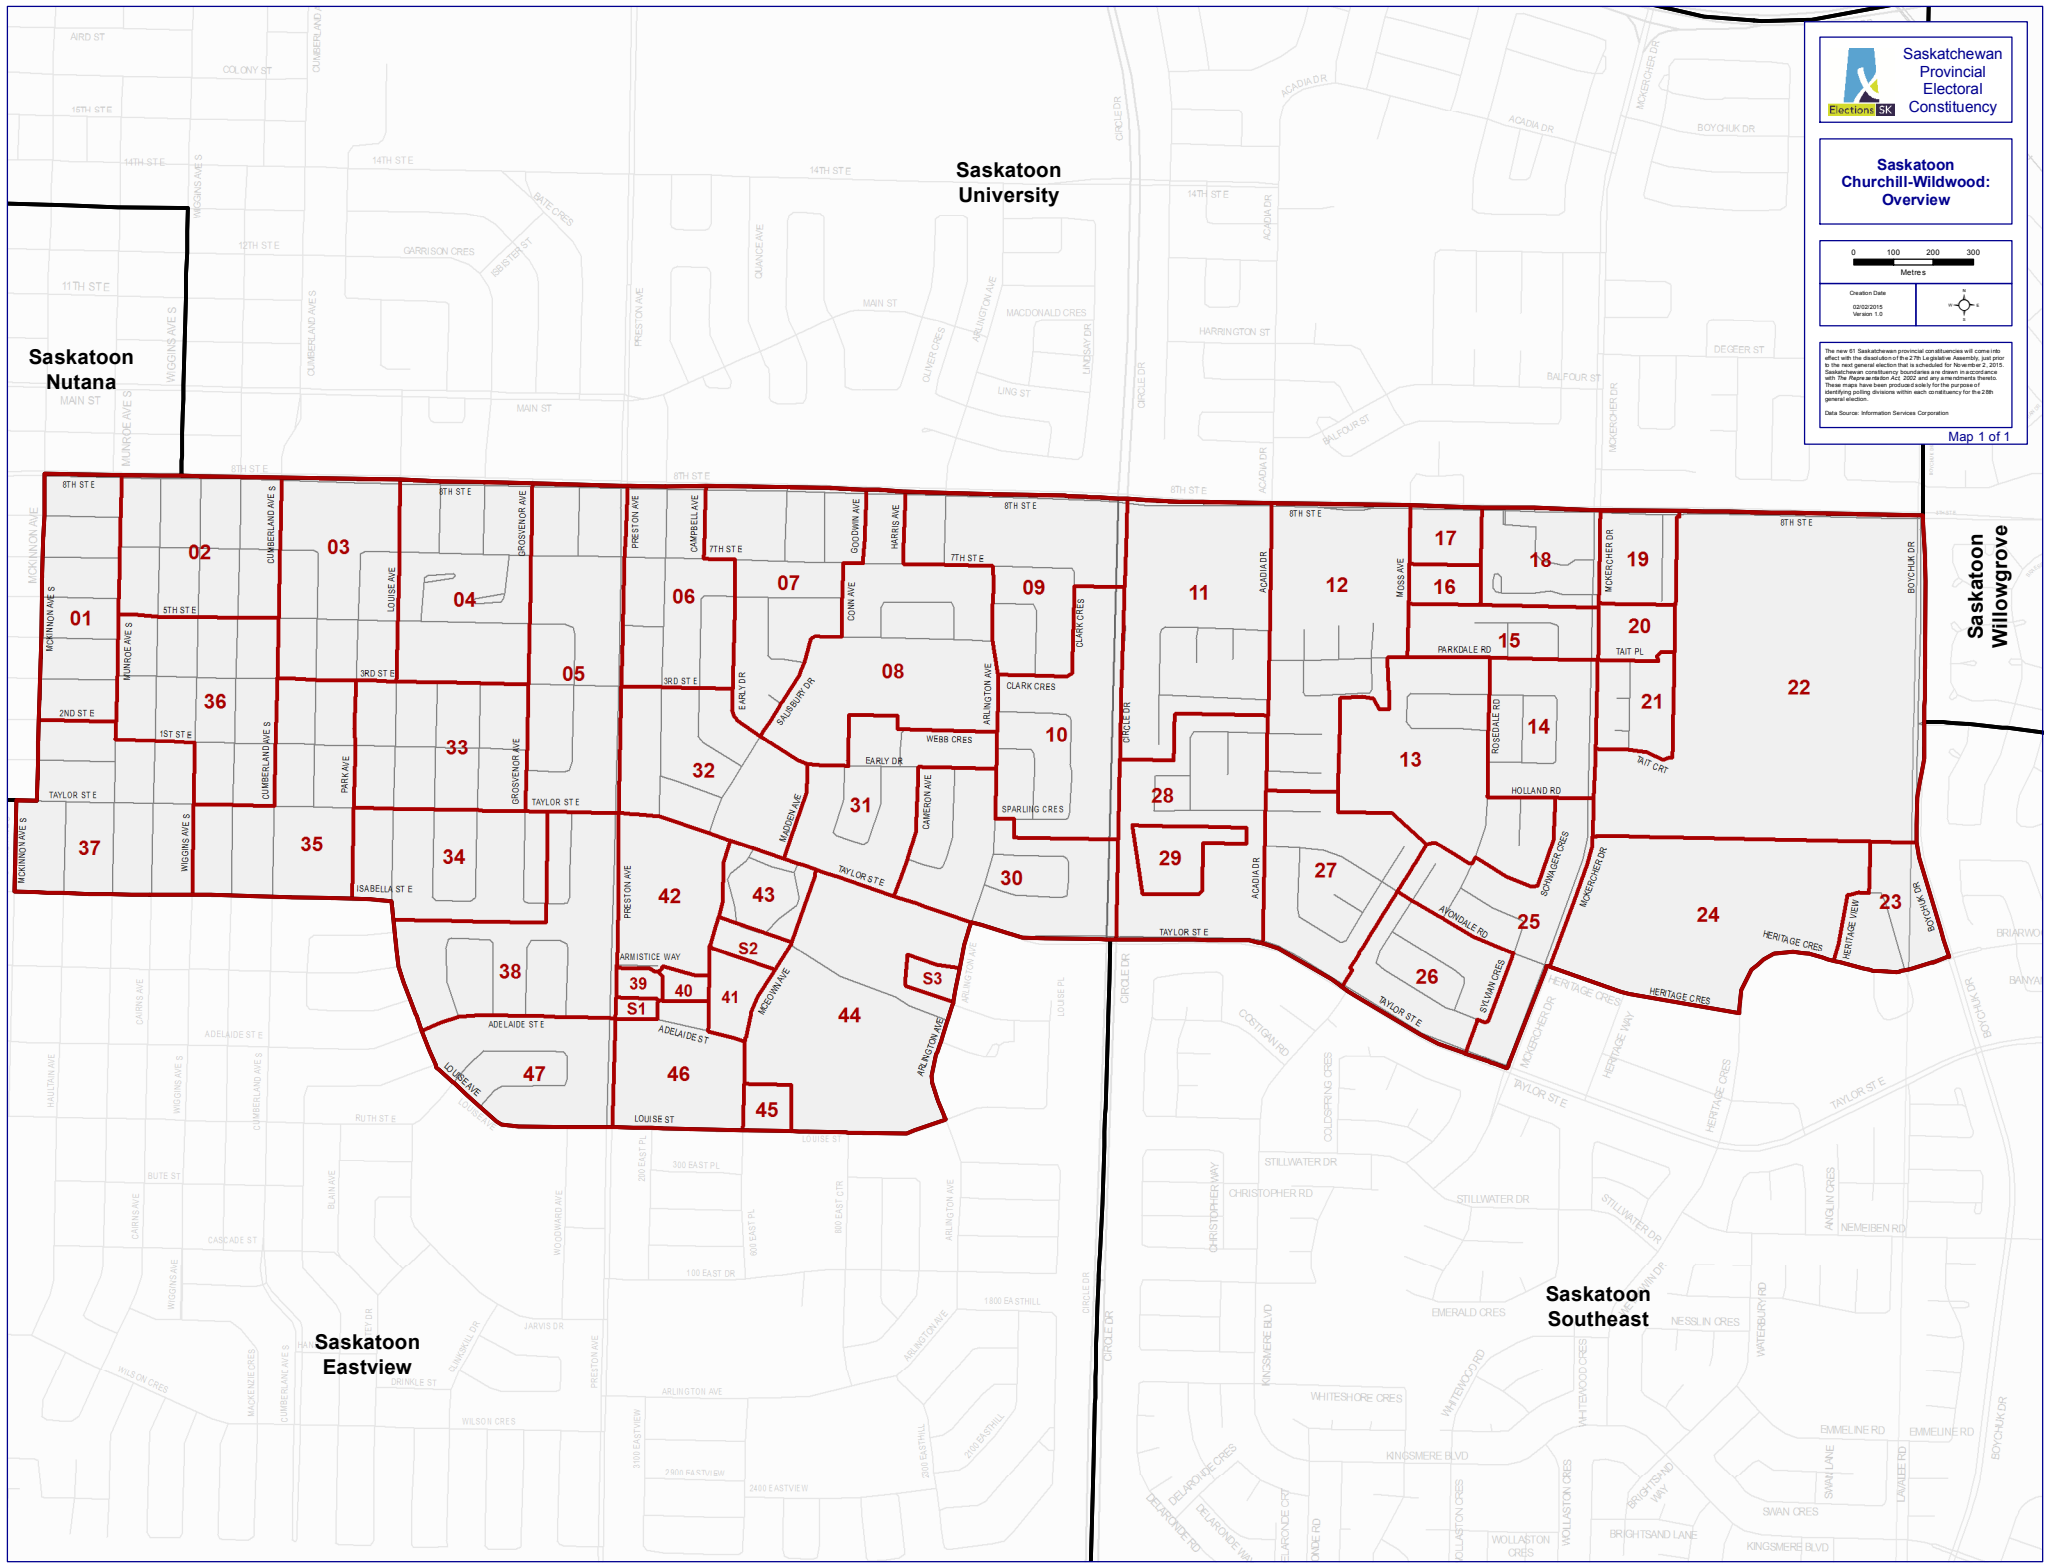

**Saskatoon
Churchill-Wildwood:
Overview**

Creation Date
02/02/2015
Version 1.0

Data Source: Information Services Corporation
Map 1 of 1

**Saskatoon
University**

**Saskatoon
Nutana**

**Saskatoon
Willowgrove**

**Saskatoon
Eastview**

**Saskatoon
Southeast**