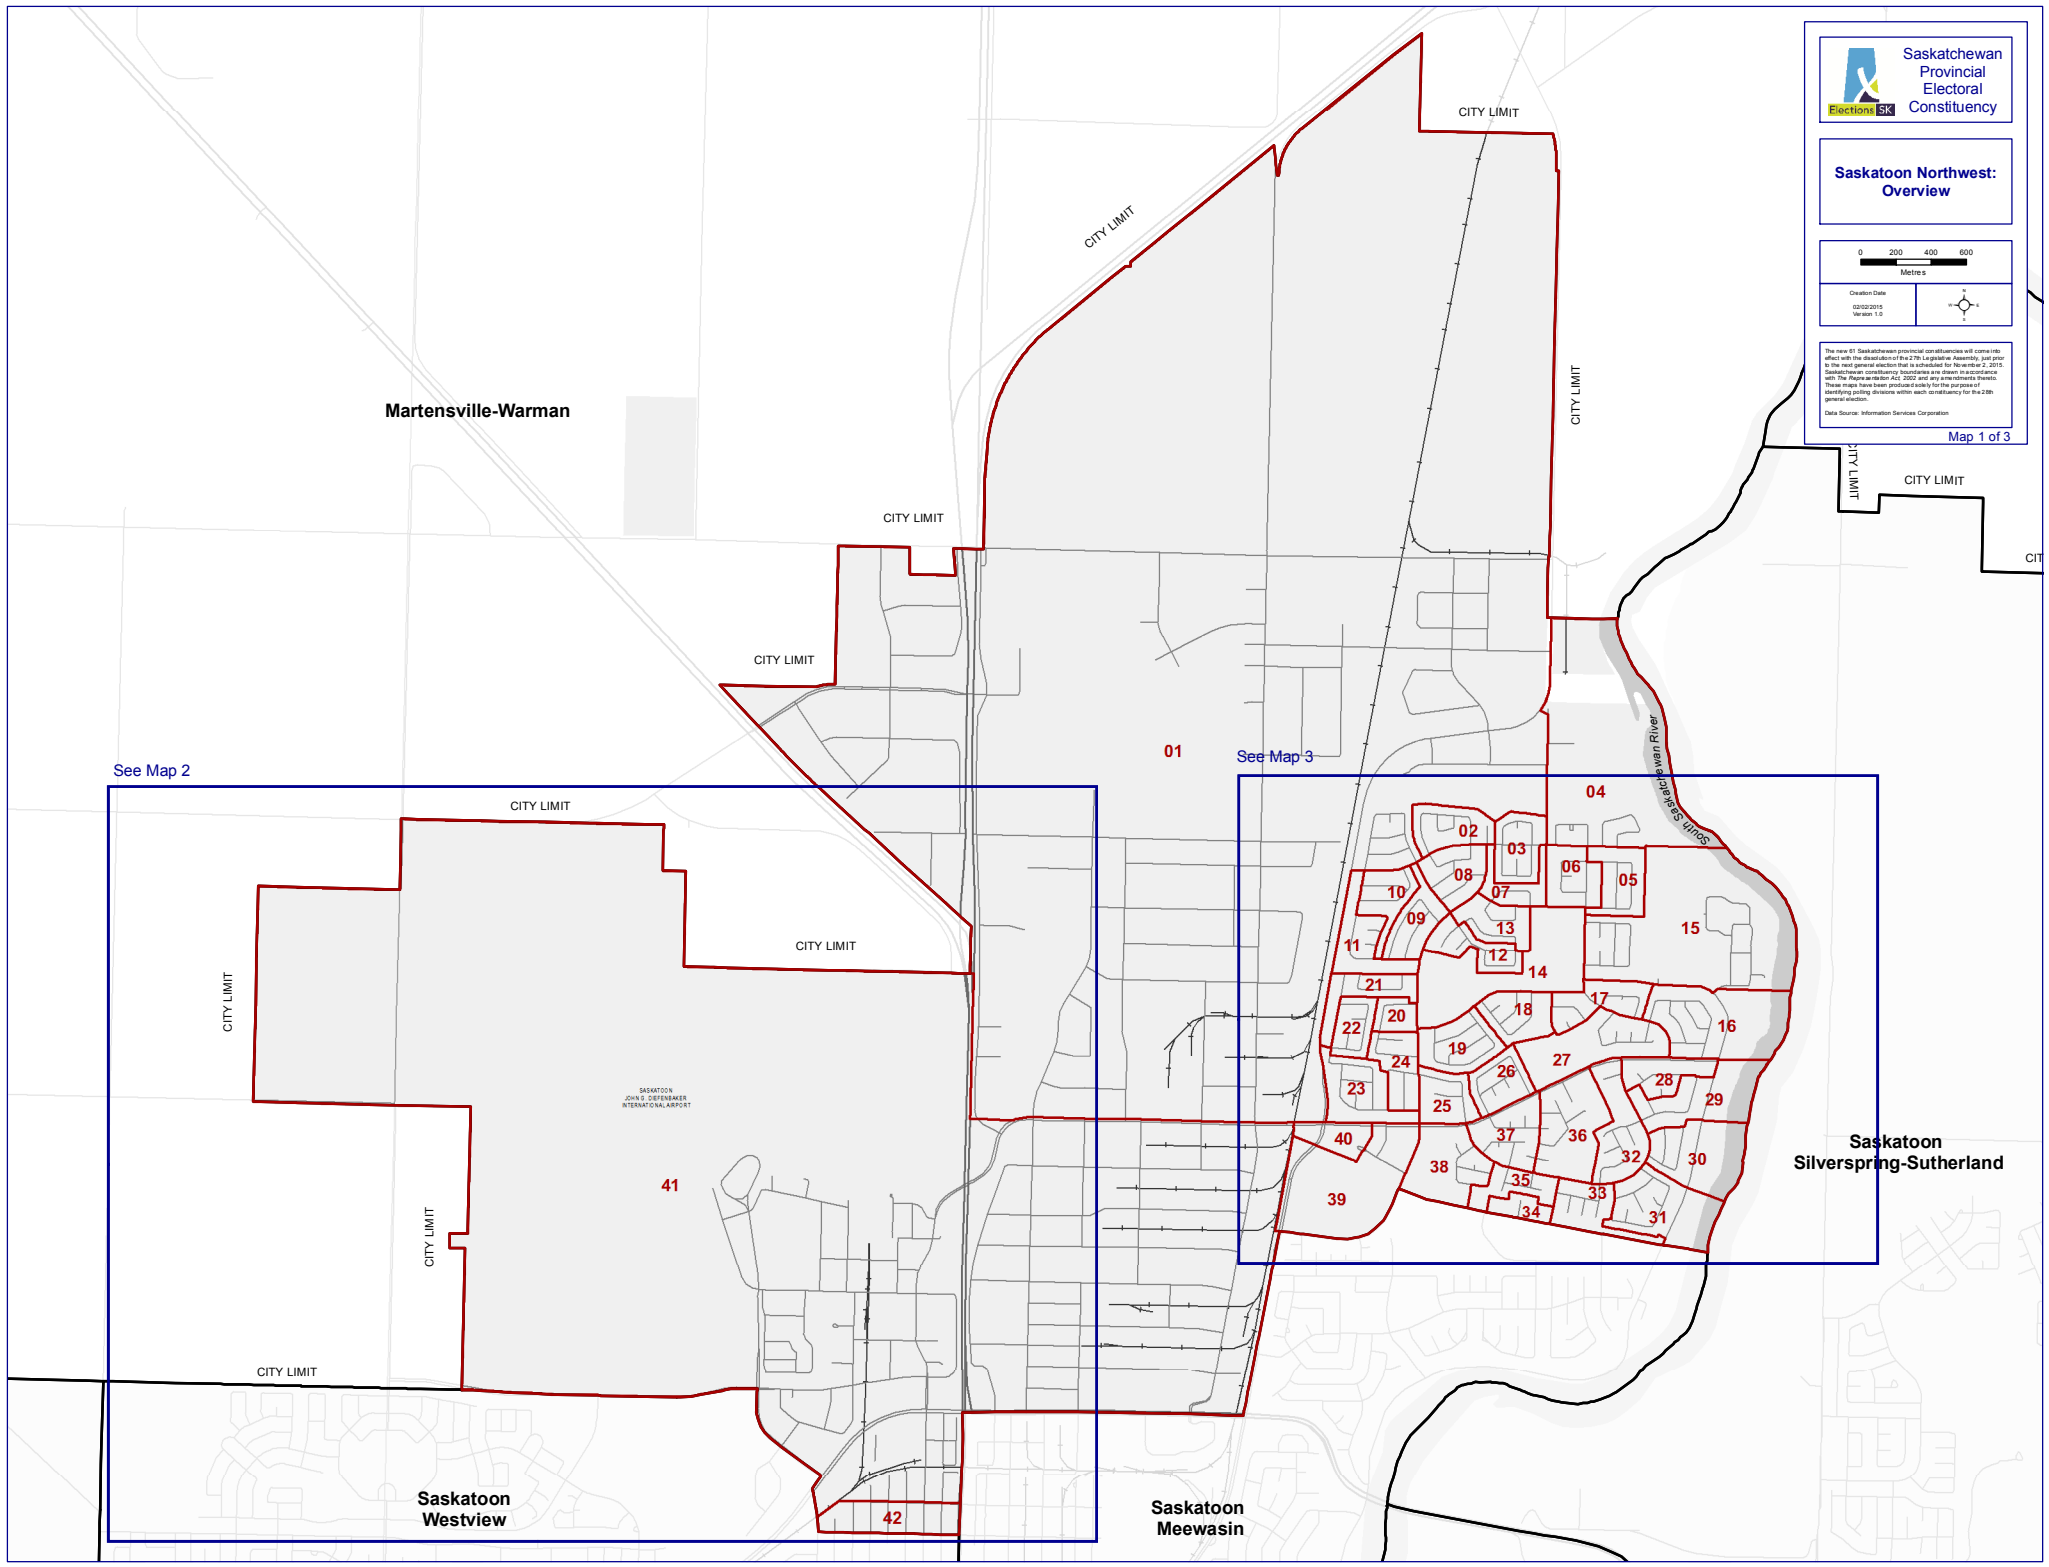

Saskatoon Northwest:
Overview

Creation Date: 09/02/2015
Version: 1.0

Martensville-Warman

See Map 2

See Map 3

Saskatoon
Silverspring-Sutherland

Saskatoon
Westview

Saskatoon
Meewasin