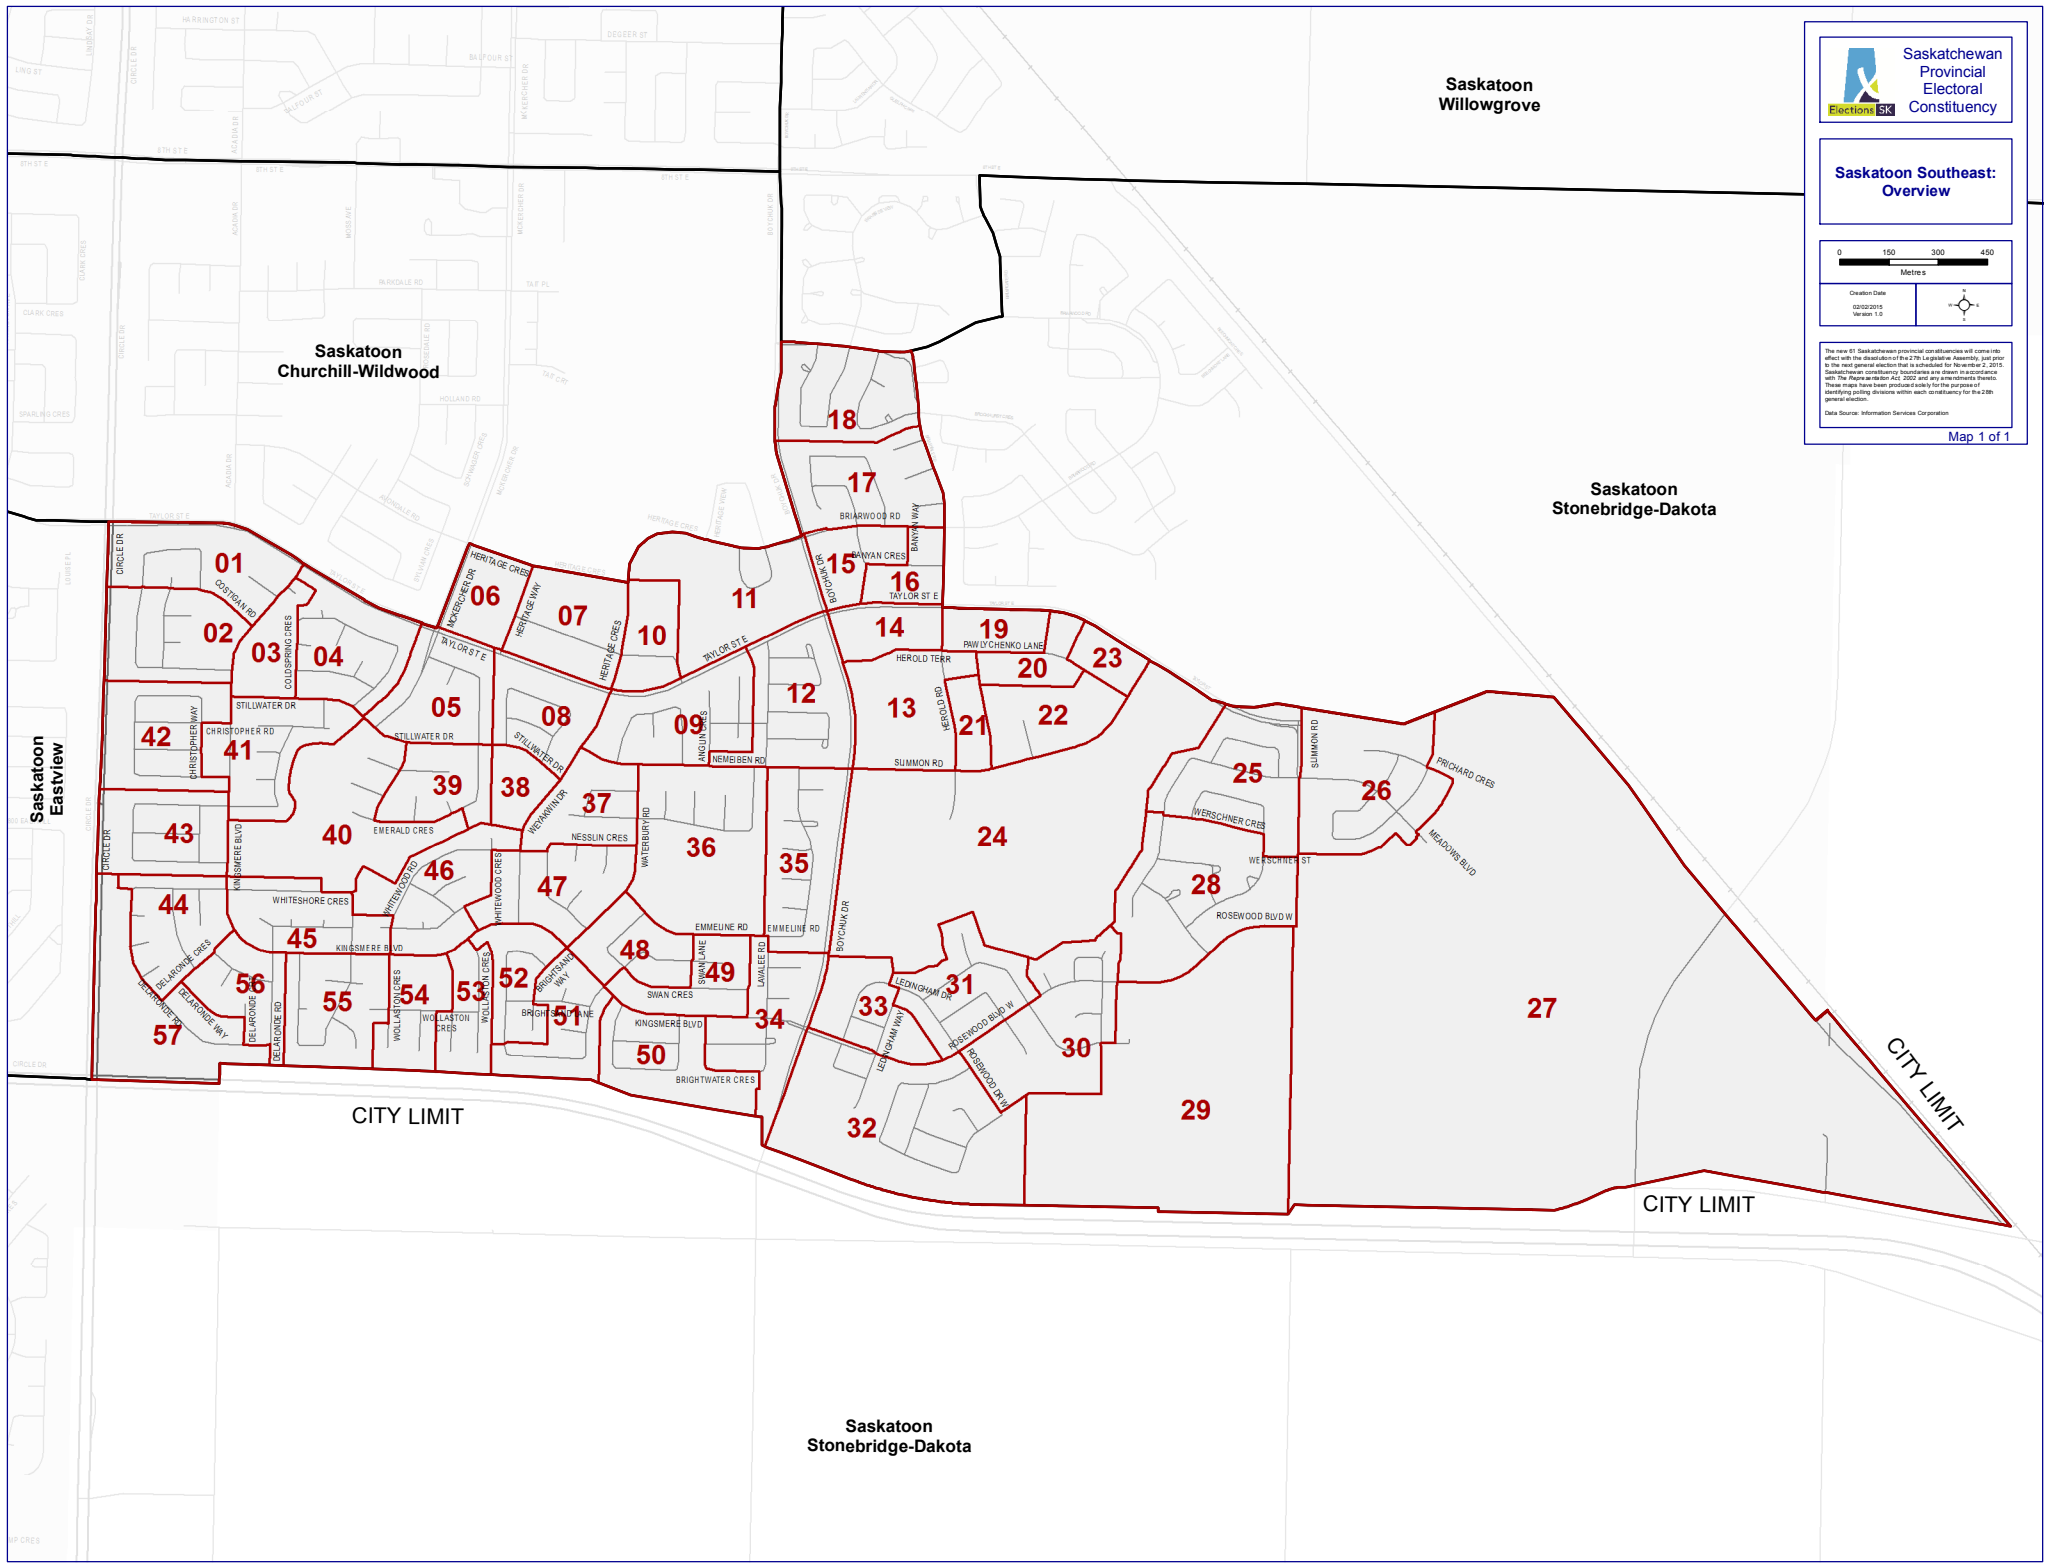

Saskatoon Southeast: Overview

Creation Date: 09/2015
Version: 1.0

Saskatoon Willowgrove

Saskatoon Churchill-Wildwood

Saskatoon Stonebridge-Dakota

Saskatoon Eastview

CITY LIMIT

CITY LIMIT

CITY LIMIT

Saskatoon Stonebridge-Dakota