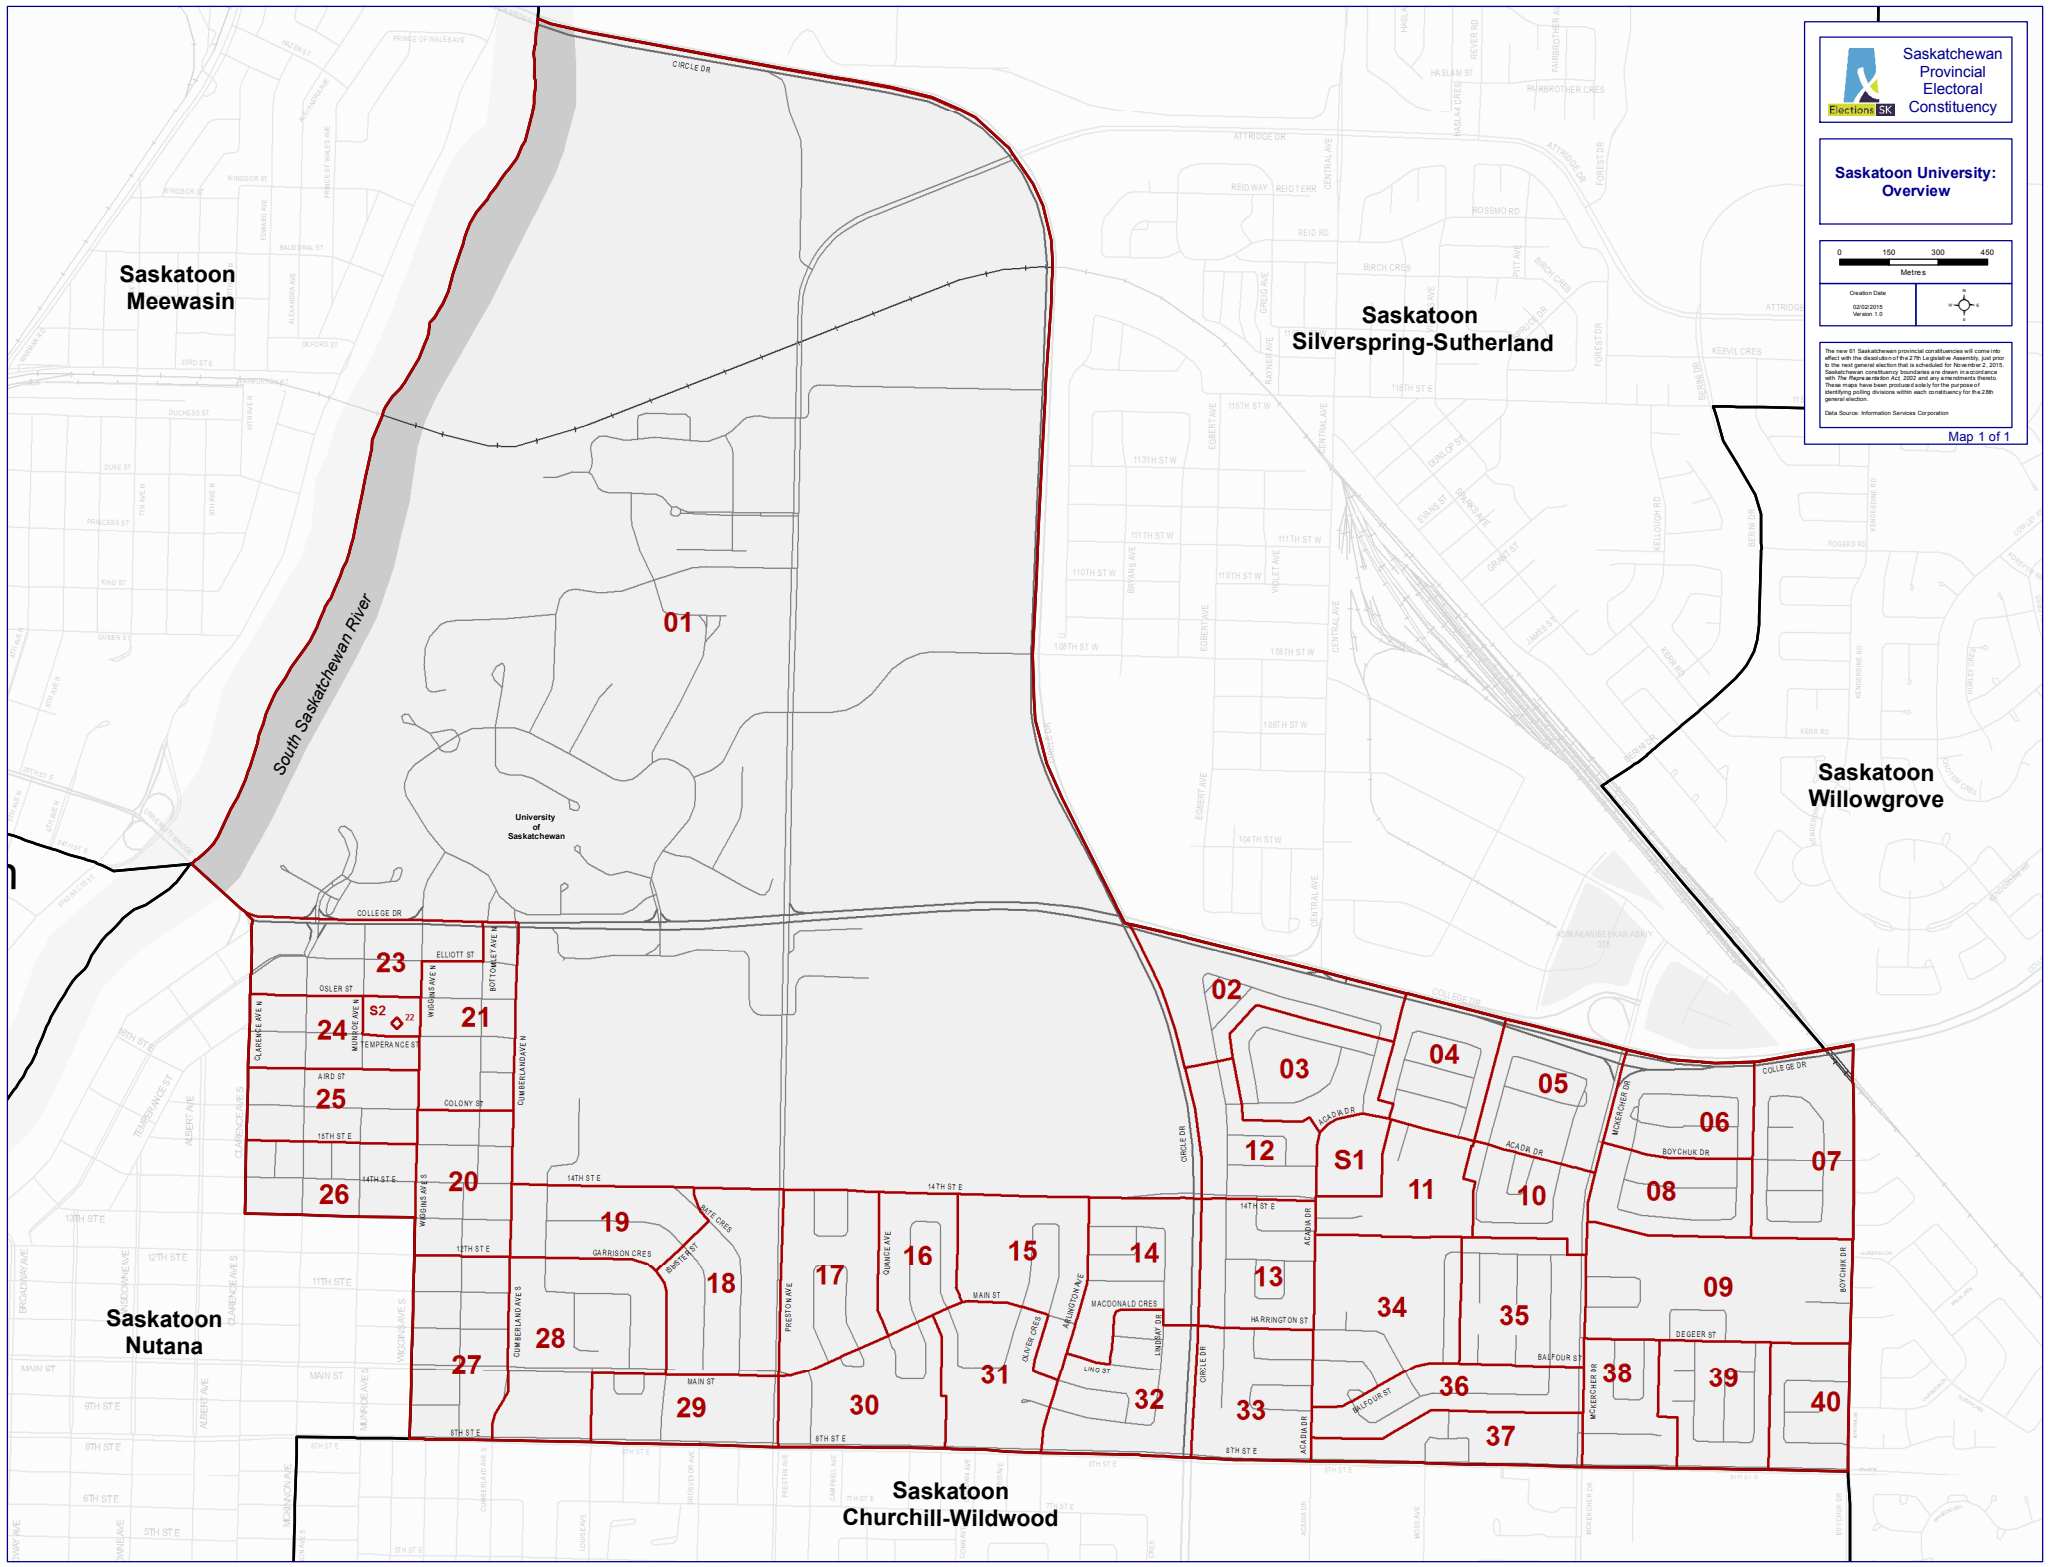

Saskatoon University: Overview

Saskatoon Meewasin

Saskatoon Silverspring-Sutherland

Saskatoon Willowgrove

Saskatoon Nutana

Saskatoon Churchill-Wildwood

South Saskatchewan River

University of Saskatchewan

- 23
- 24
- 25
- 26
- 20
- 19
- 18
- 17
- 16
- 15
- 14
- 13
- 12
- 11
- 10
- 09
- 08
- 07
- 06
- 05
- 04
- 03
- 02
- 34
- 35
- 36
- 37
- 38
- 39
- 40
- 27
- 28
- 29
- 30
- 31
- 32
- 33