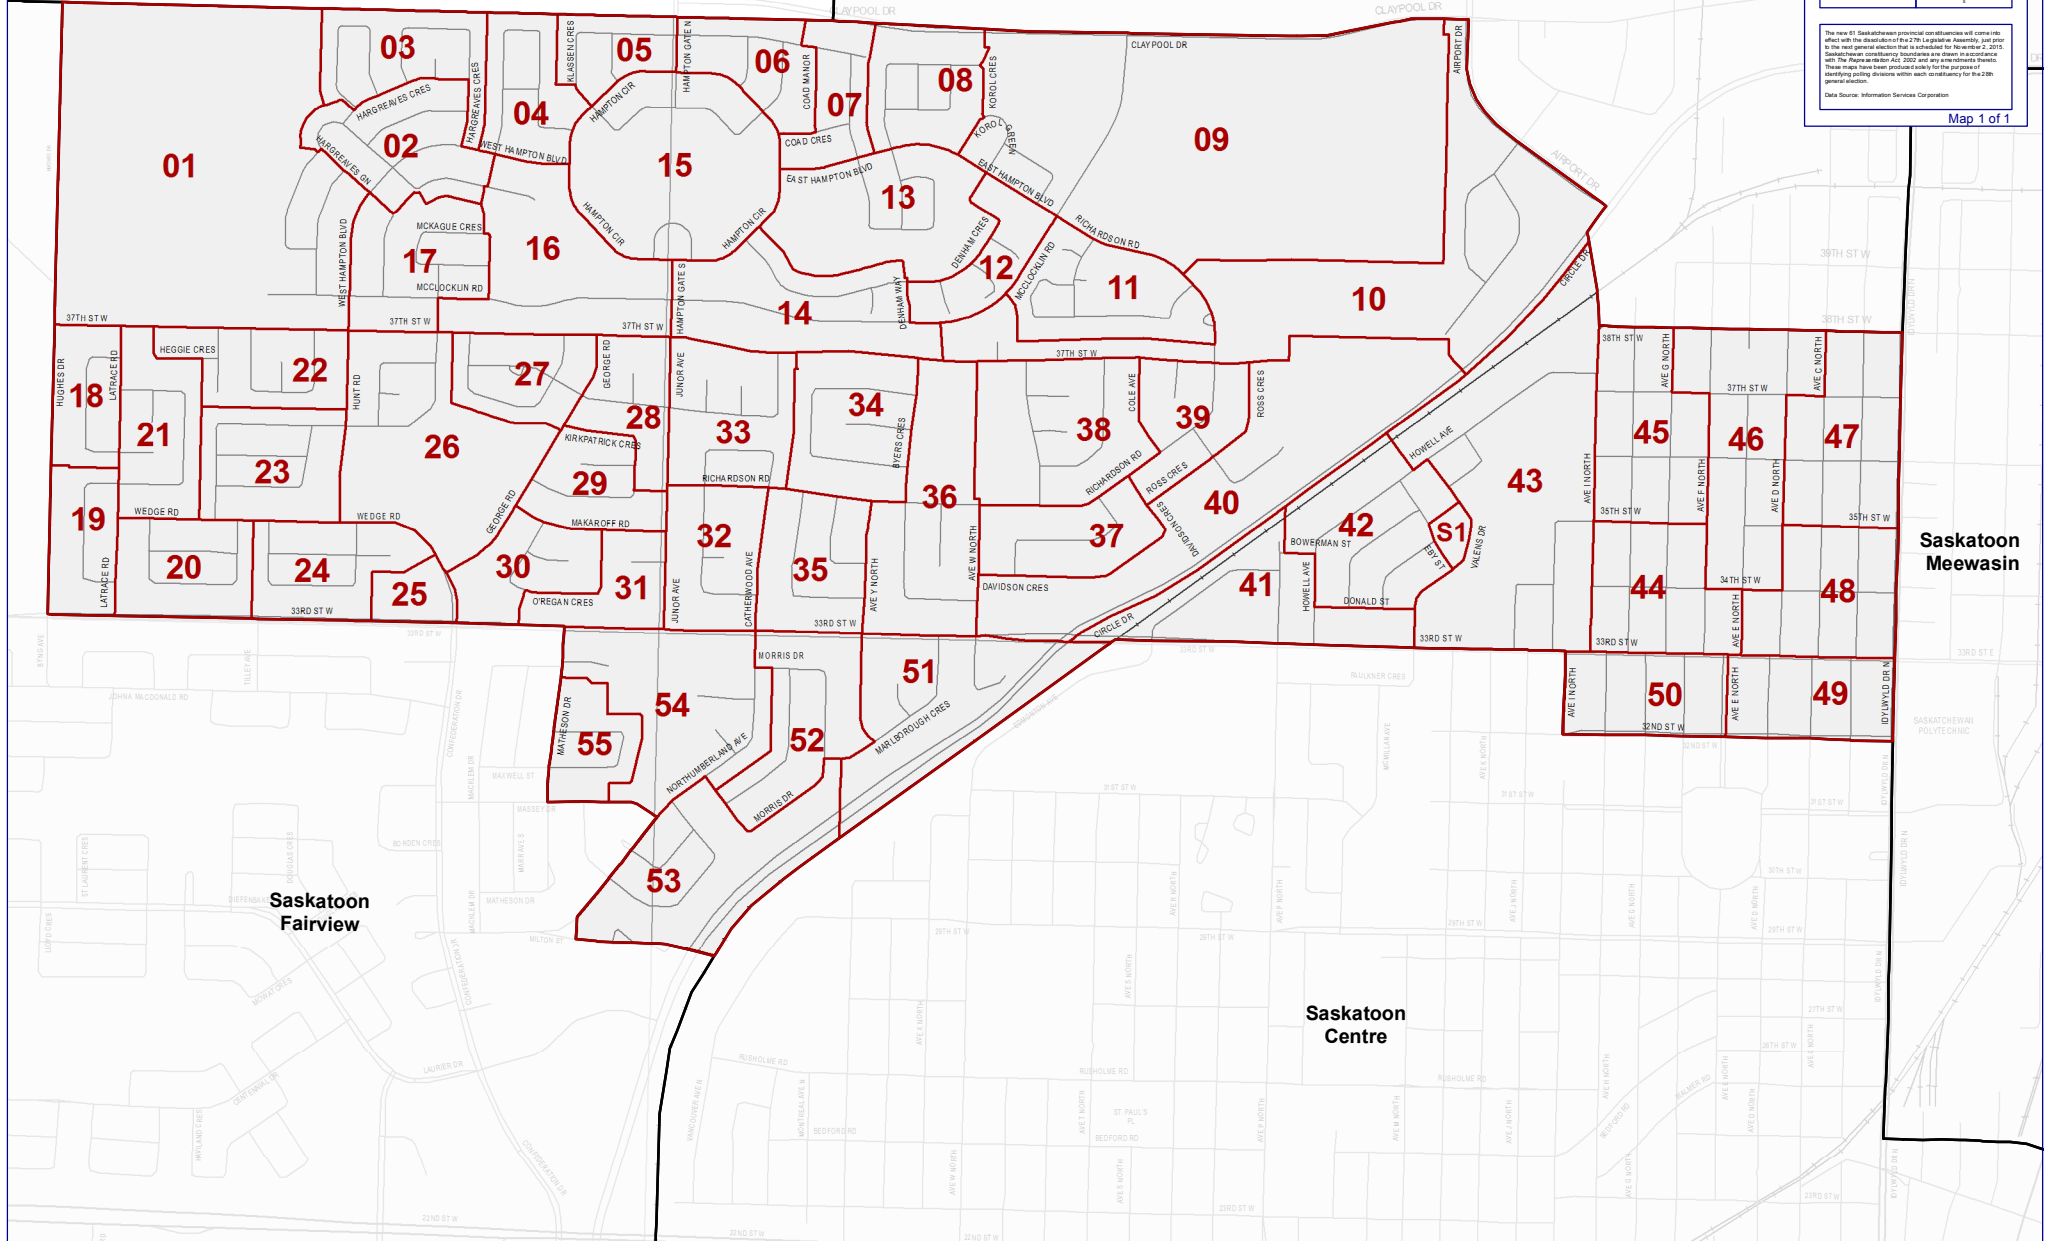

Martensville-Warman

Saskatoon
Northwest

CITY LIMIT

Saskatoon
Meewasin

Saskatoon
Fairview

Saskatoon
Centre