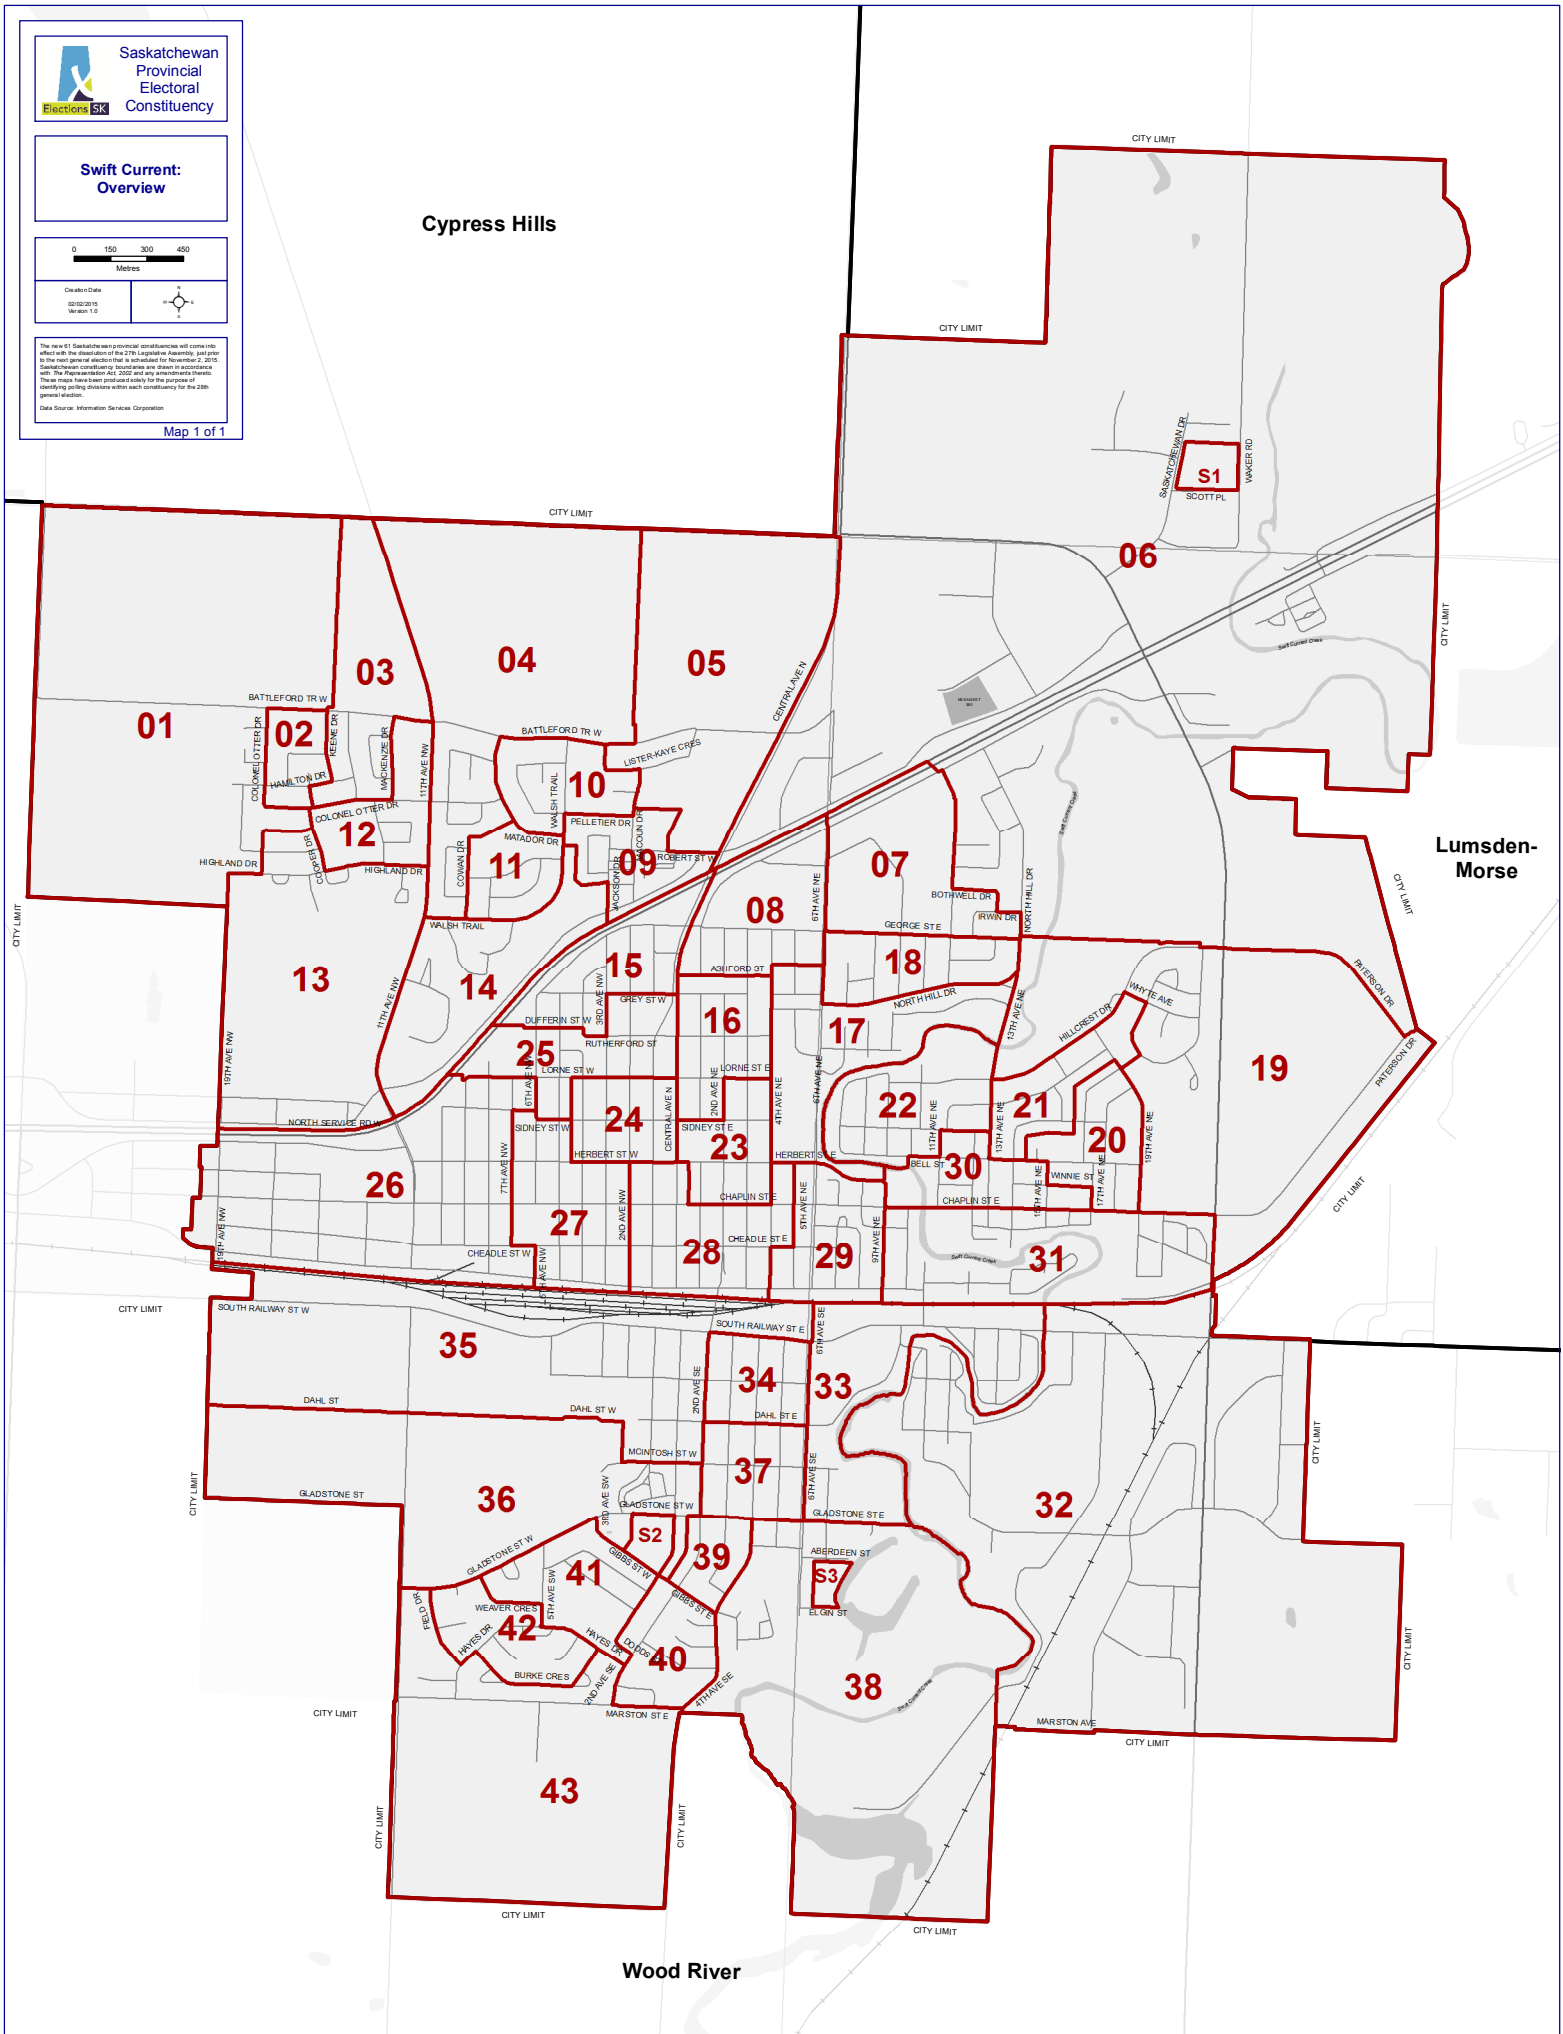

**Swift Current:
Overview**

Cypress Hills

Wood River