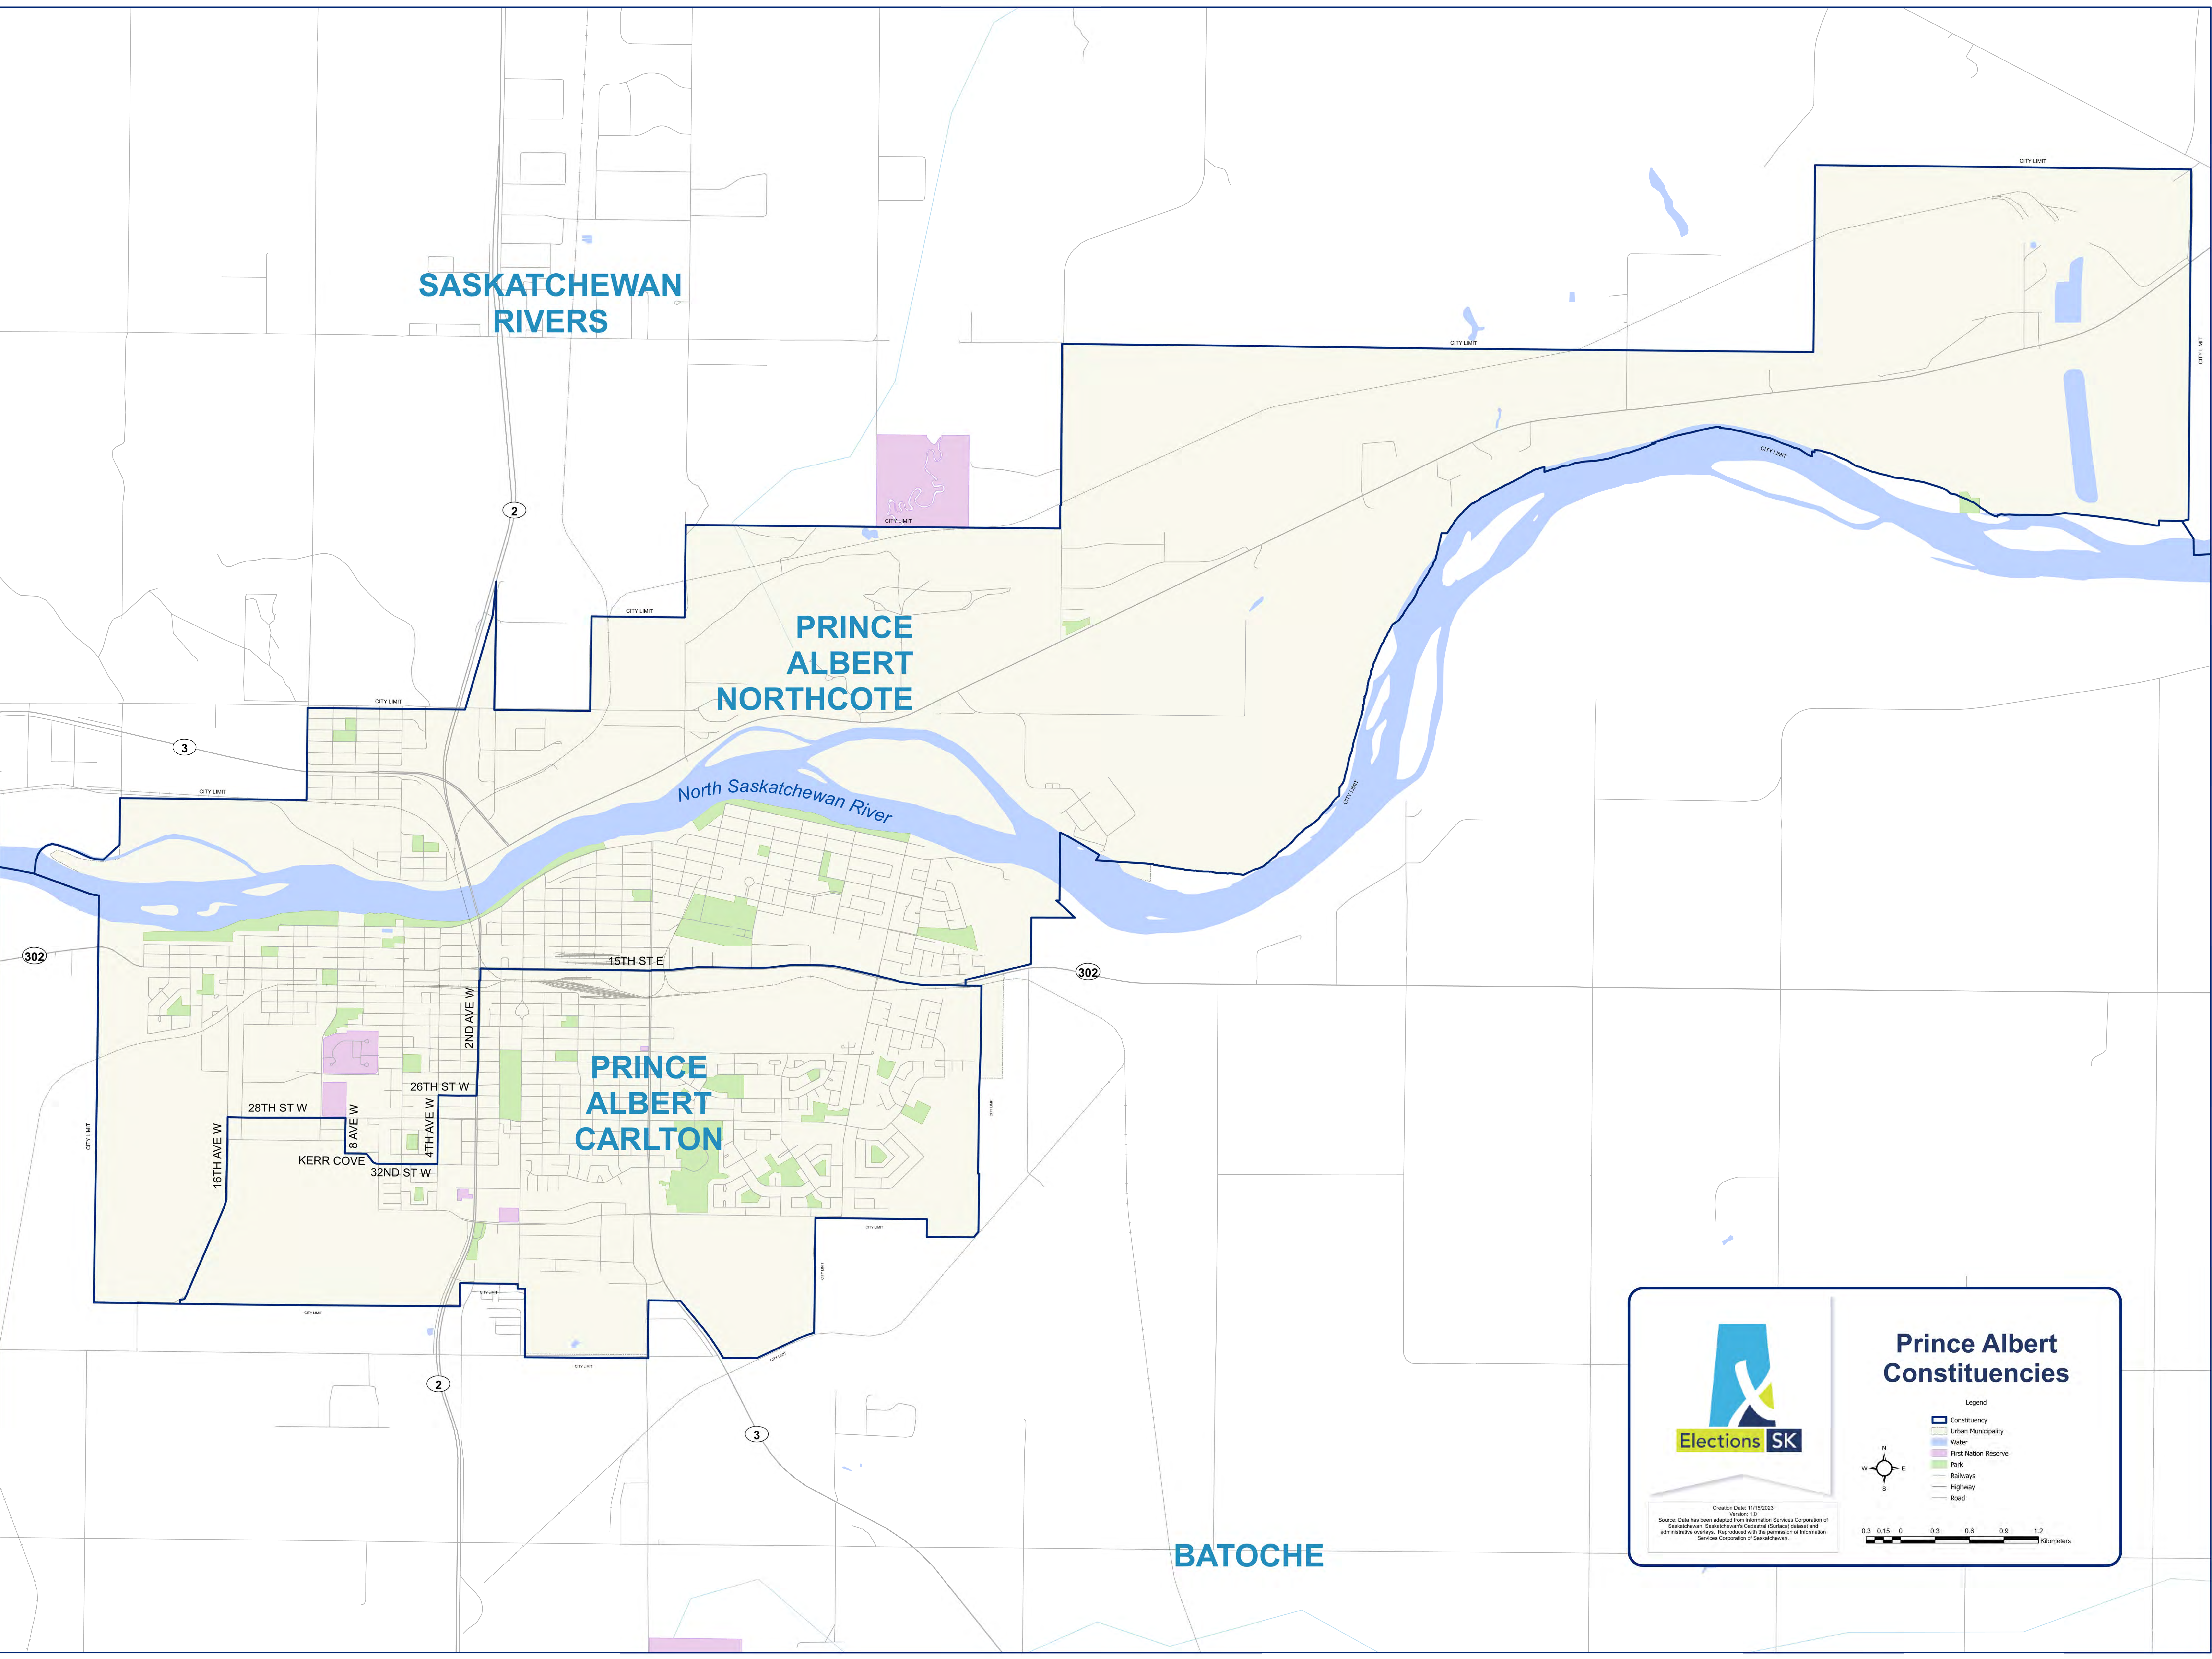

SASKATCHEWAN RIVERS

PRINCE ALBERT NORTHCOTE

PRINCE ALBERT CARLTON

BATOICHE

North Saskatchewan River

Prince Albert Constituencies

1. Legend
2. Constituency
   - Urban Municipality
   - Water
   - First Nation Reserve
   - Park
   - Railways
   - Highway
   - Road