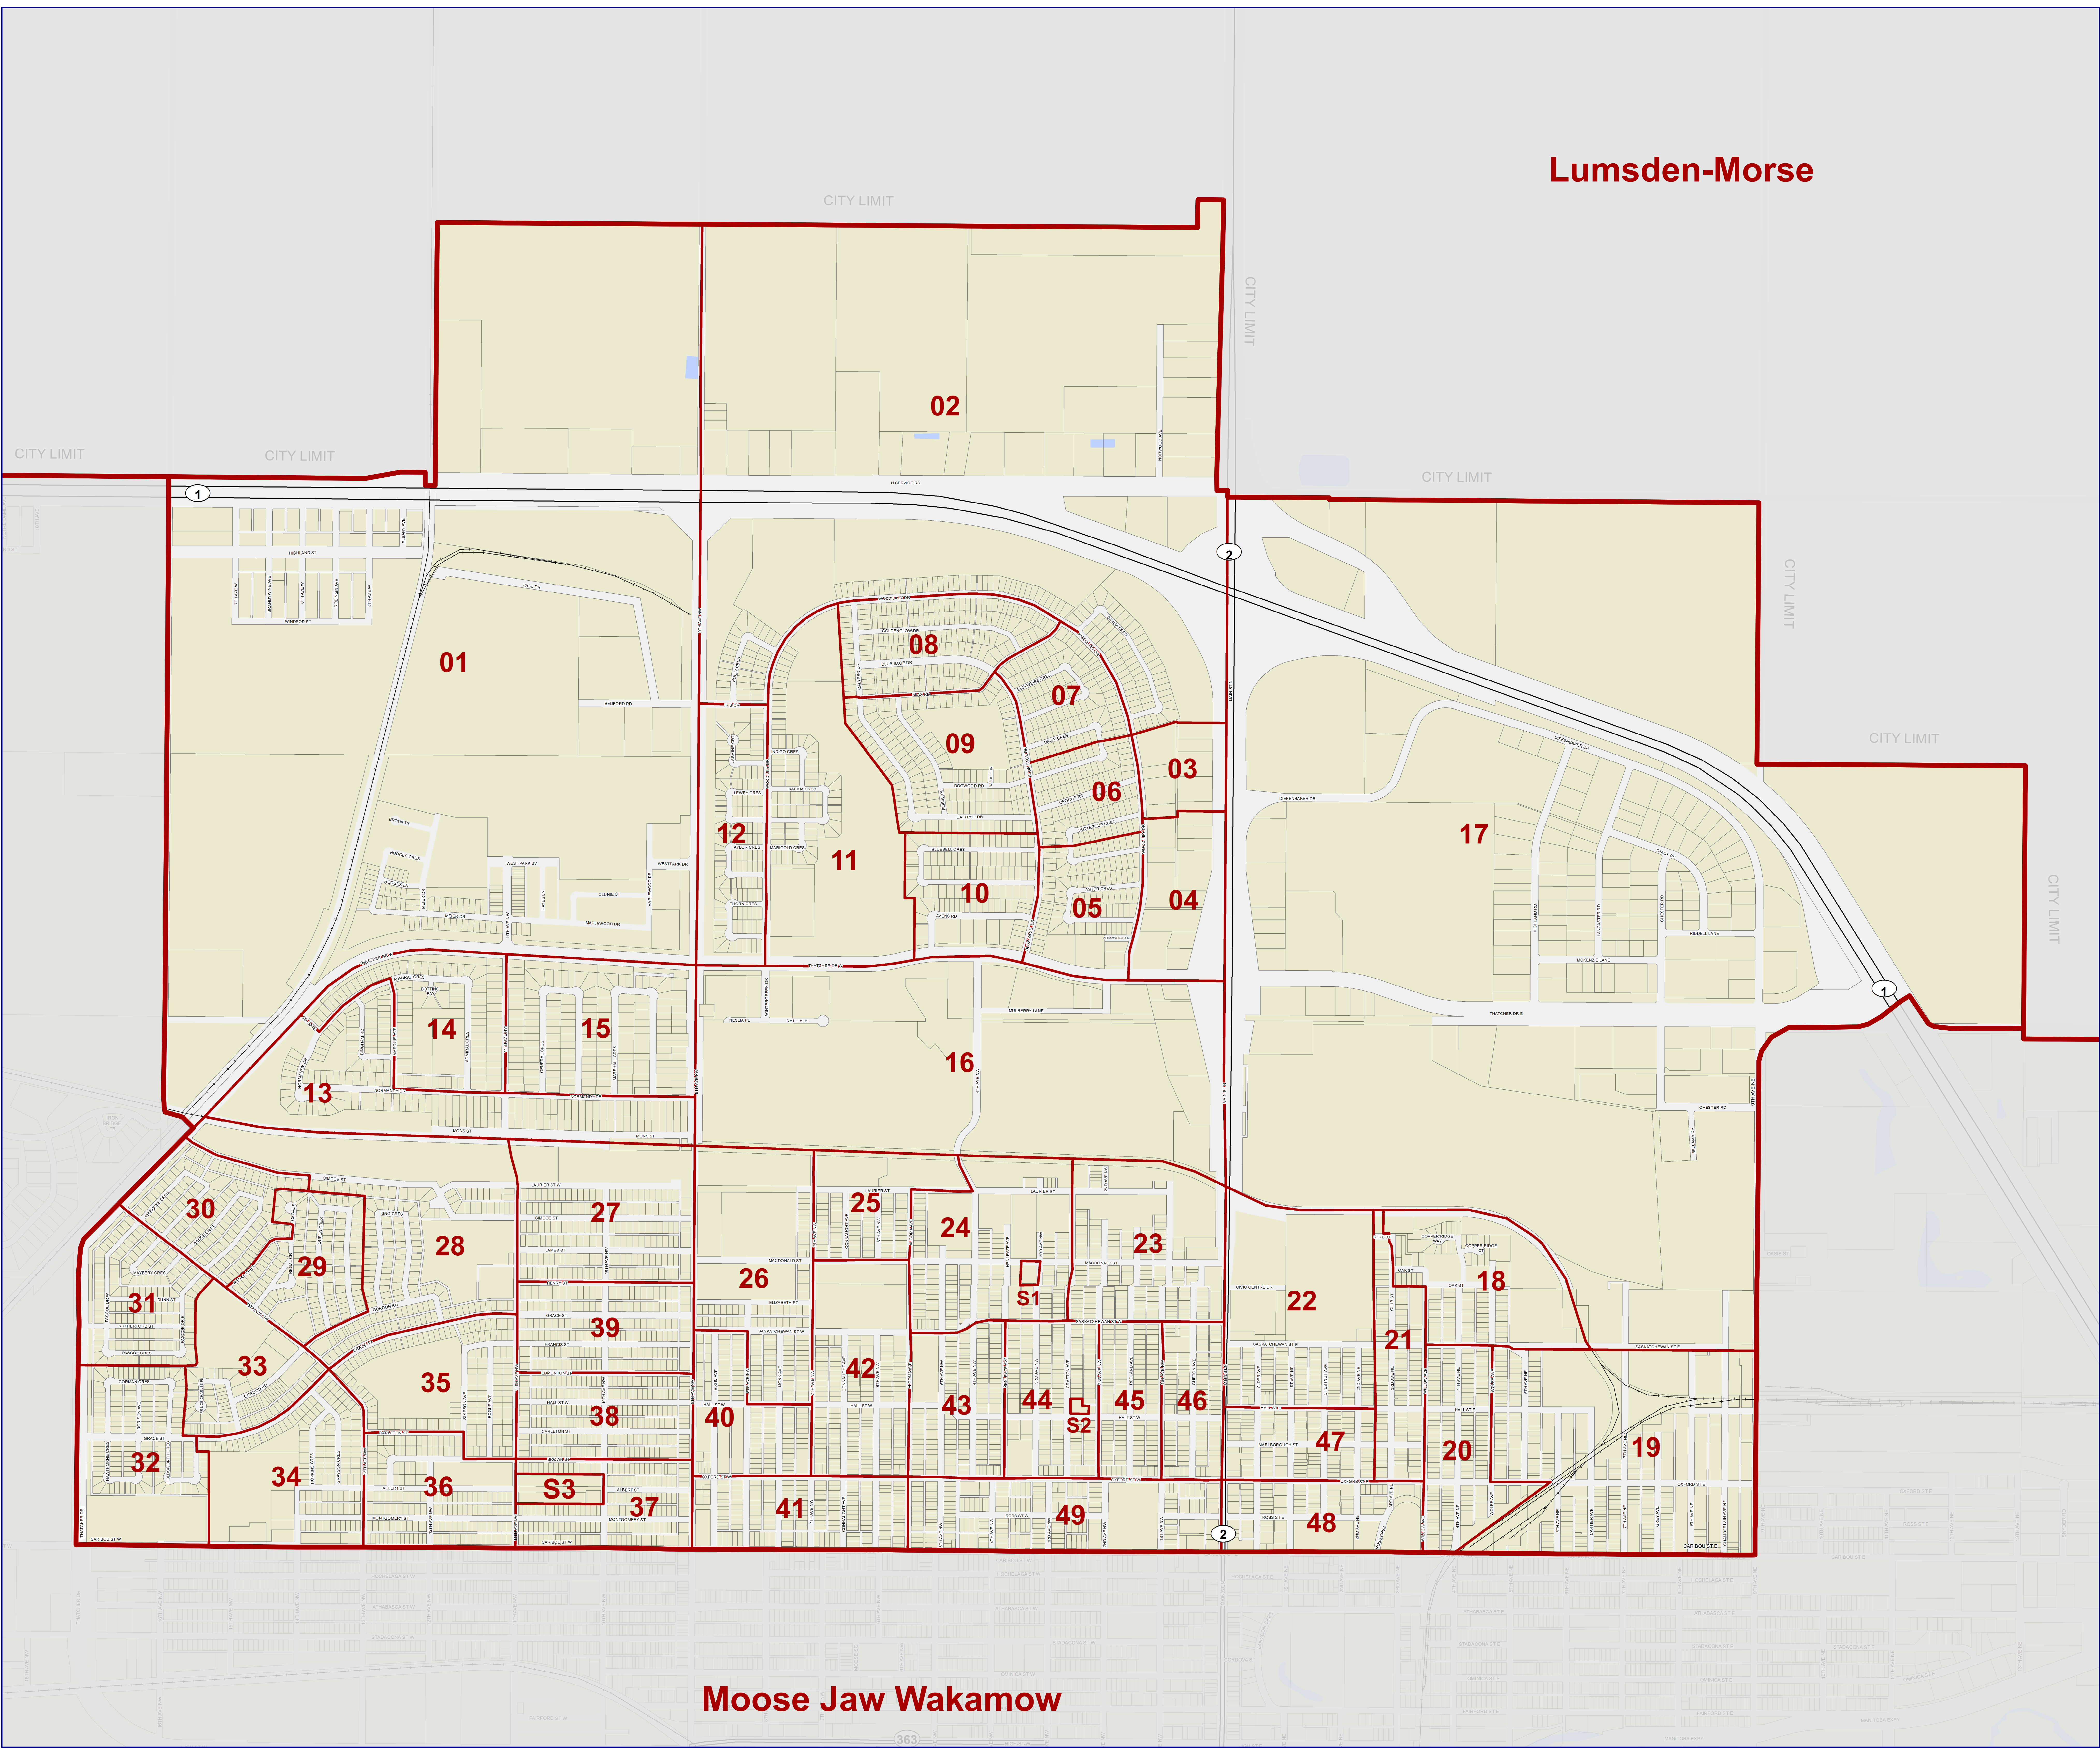

Moose Jaw North

Lumsden-Morse

LOCATION OF CONSTITUENCY
WITHIN CITY OF MOOSE JAW

Legend

- Constituency
- Polling Division
- Urban Municipality
- Parcel
- Road/Rail Allowance
- Water
- Highway
- Railway

Inset Map

See map 2 for insets if applicable.

S

Creation Date
01/09/2015
Version 1.2

Moose Jaw Wakamow