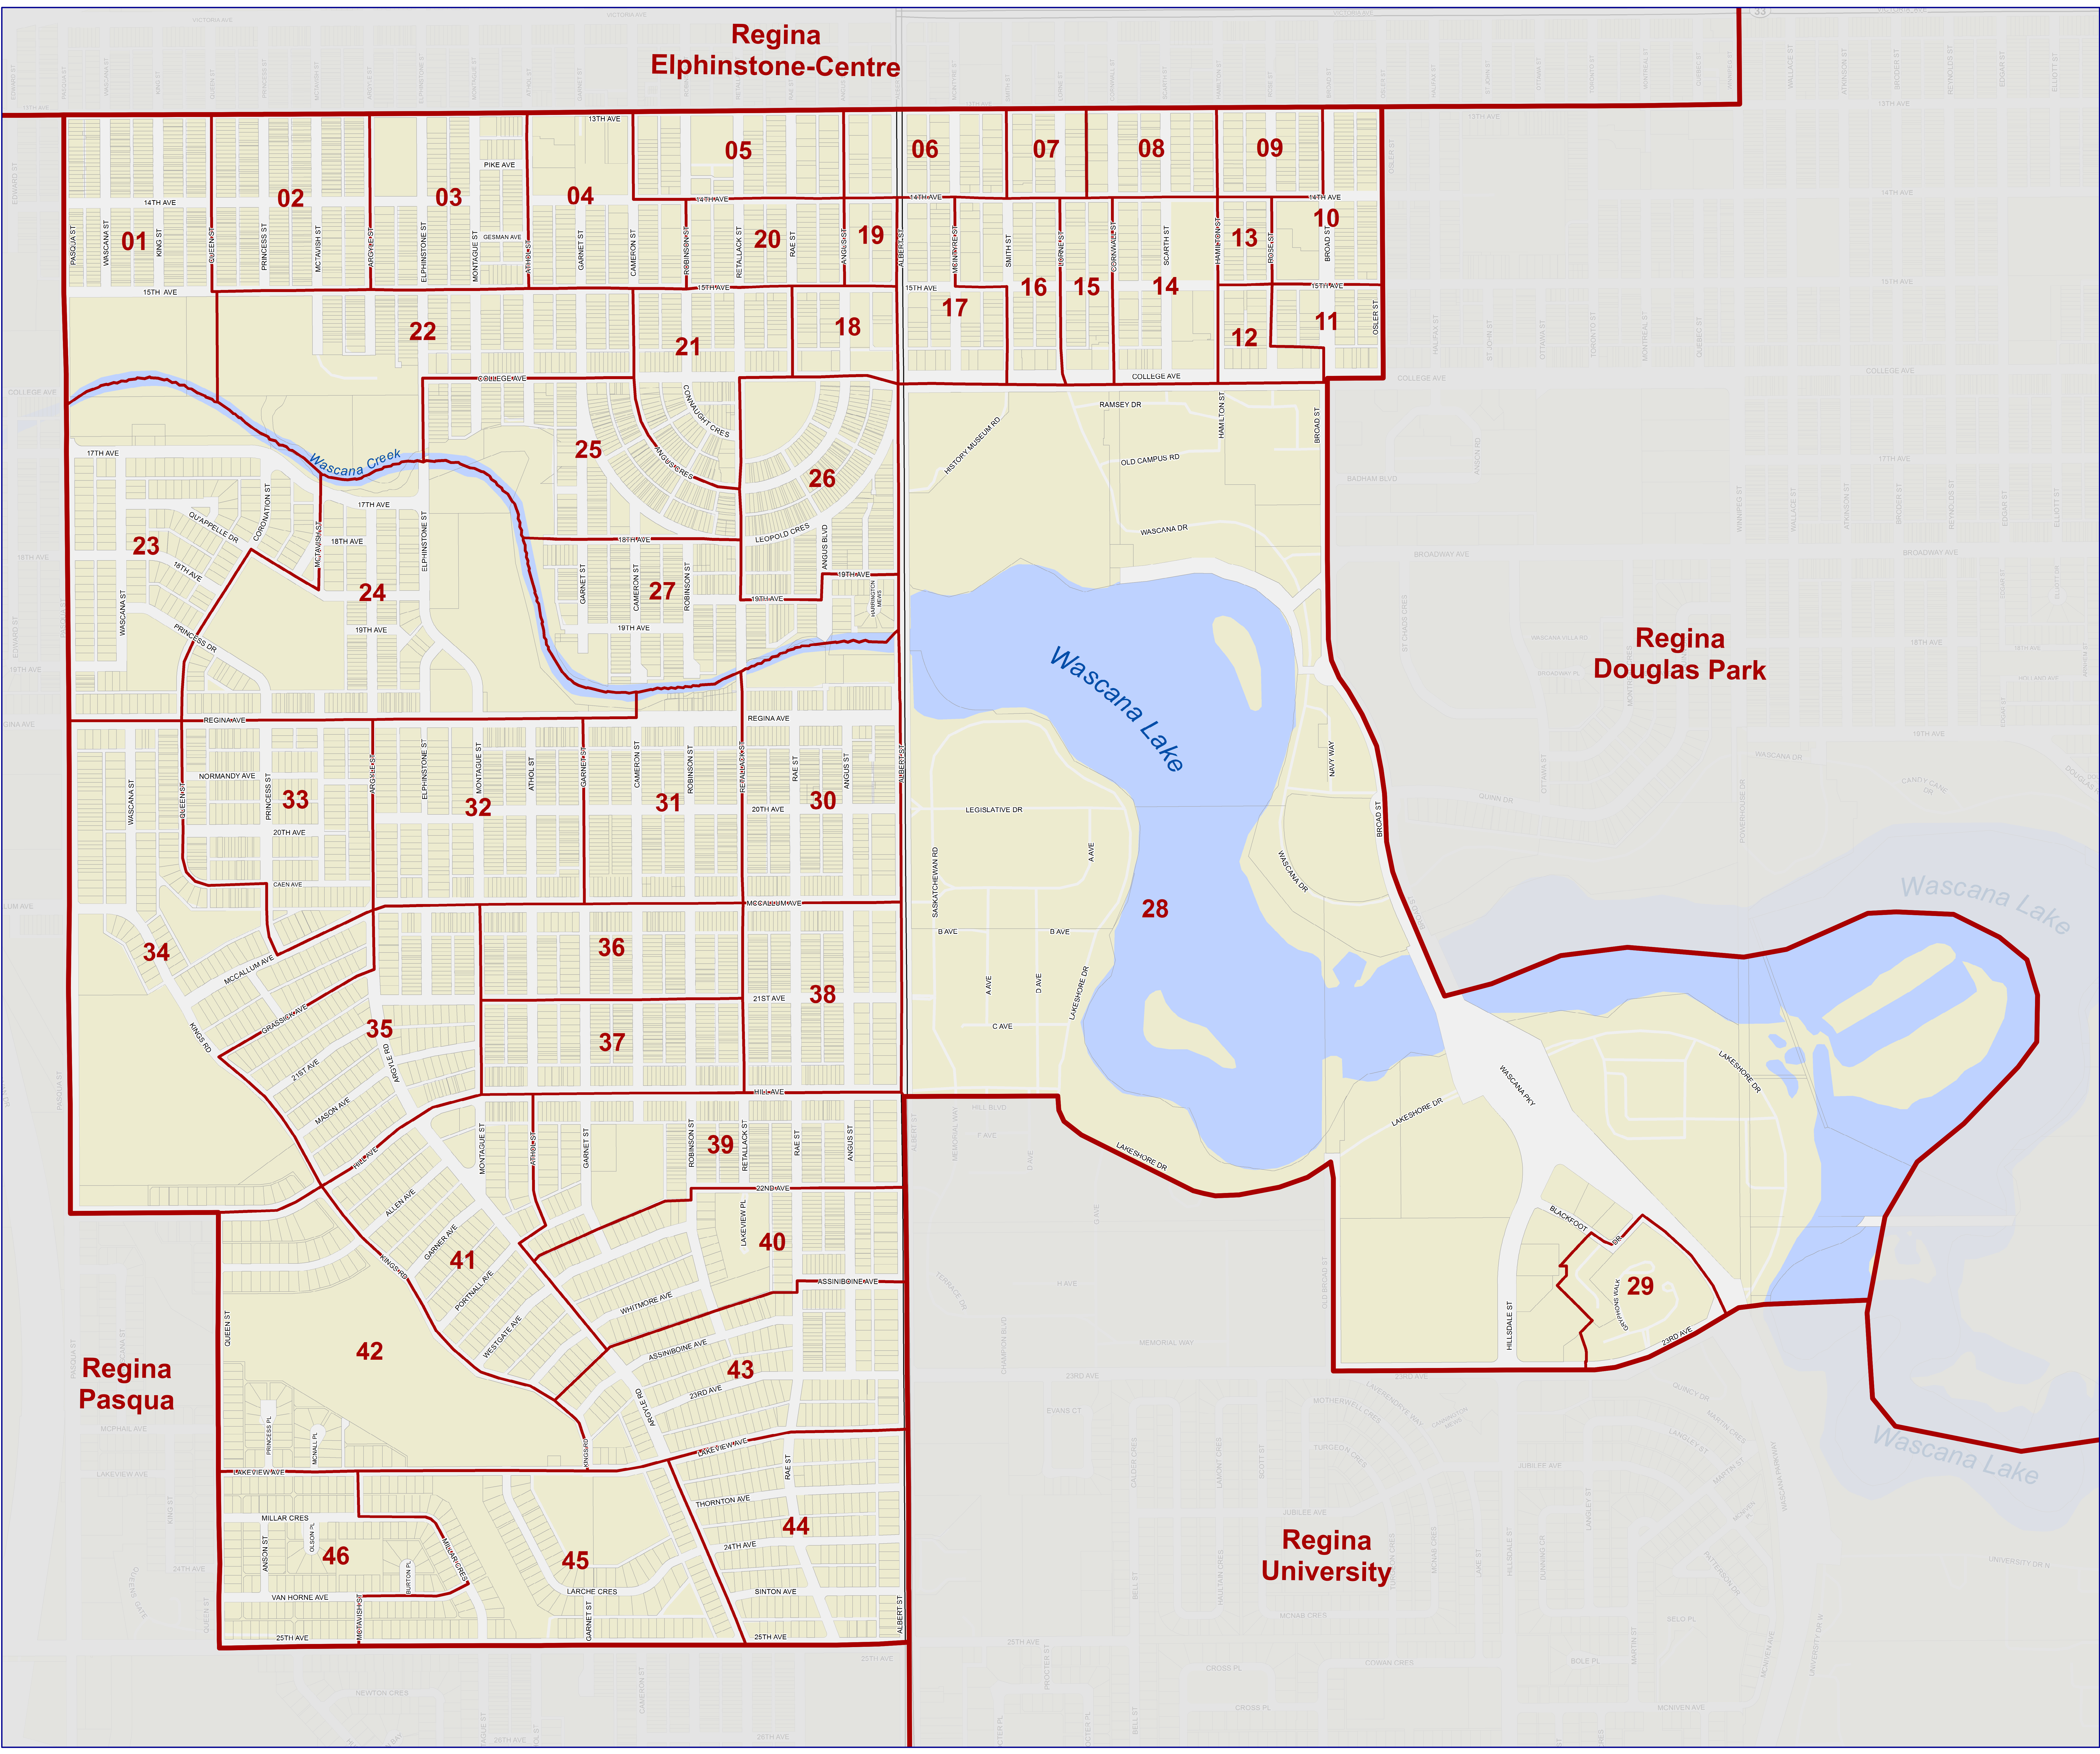

Regina Elphinstone-Centre

Saskatchewan
Provincial
Electoral
Constituency

**Regina
Lakeview**

LOCATION OF CONSTITUENCY
WITHIN THE CITY OF REGINA

Legend

- Constituency
- Polling Division
- Urban Municipality
- Parcel
- Road/Rail Allowance
- Water
- Highway
- Railway

See map 2 for insets if applicable.

S

Creation Date
01/09/2015
Version 1.2

Regina
Pasqua

Regina
Douglas Park

Regina
University