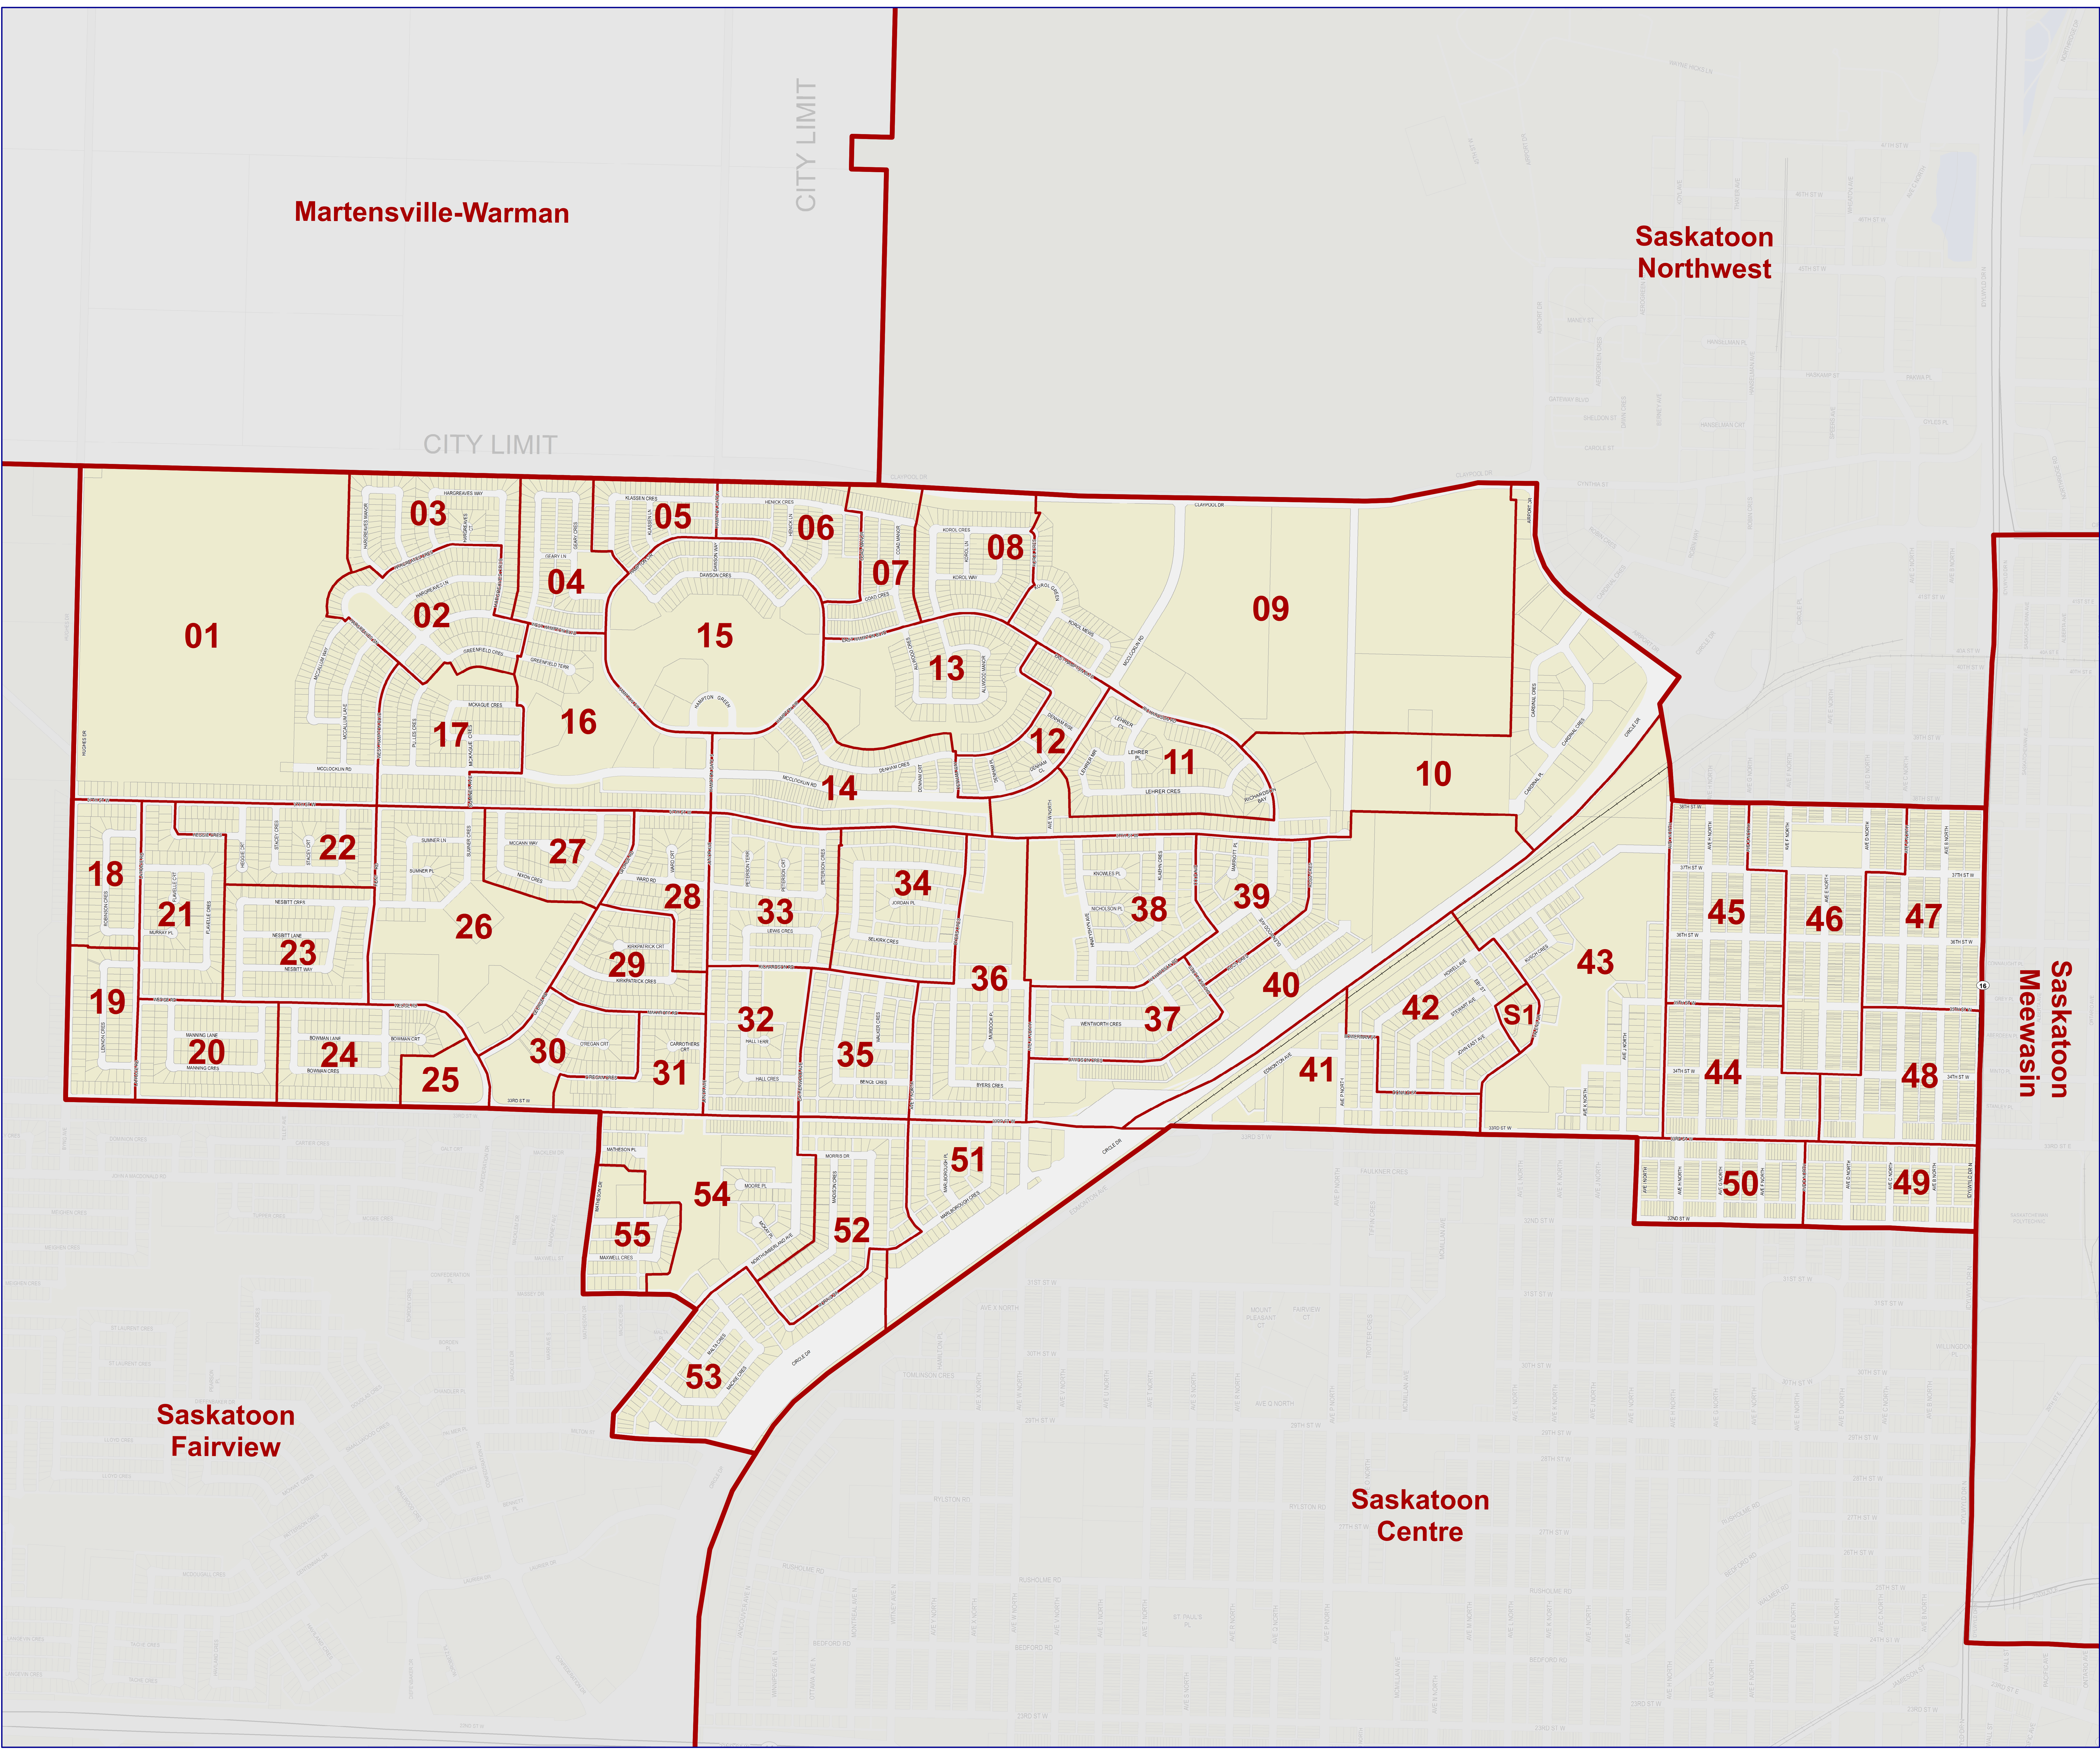

Saskatoon Westview

LOCATION OF CONSTITUENCY
WITHIN THE CITY OF SASKATOON

Legend

- Constituency
- Polling Division
- Urban Municipality
- Parcel
- Road/Rail Allowance
- Water
- Highway
- Railway

Inset Map

See map 2 for insets if applicable.

S

Creation Date
01/09/2015
Version 1.2

Martensville-Warman

Saskatoon
Northwest

Saskatoon
Meewasin

Saskatoon
Fairview

Saskatoon
Centre