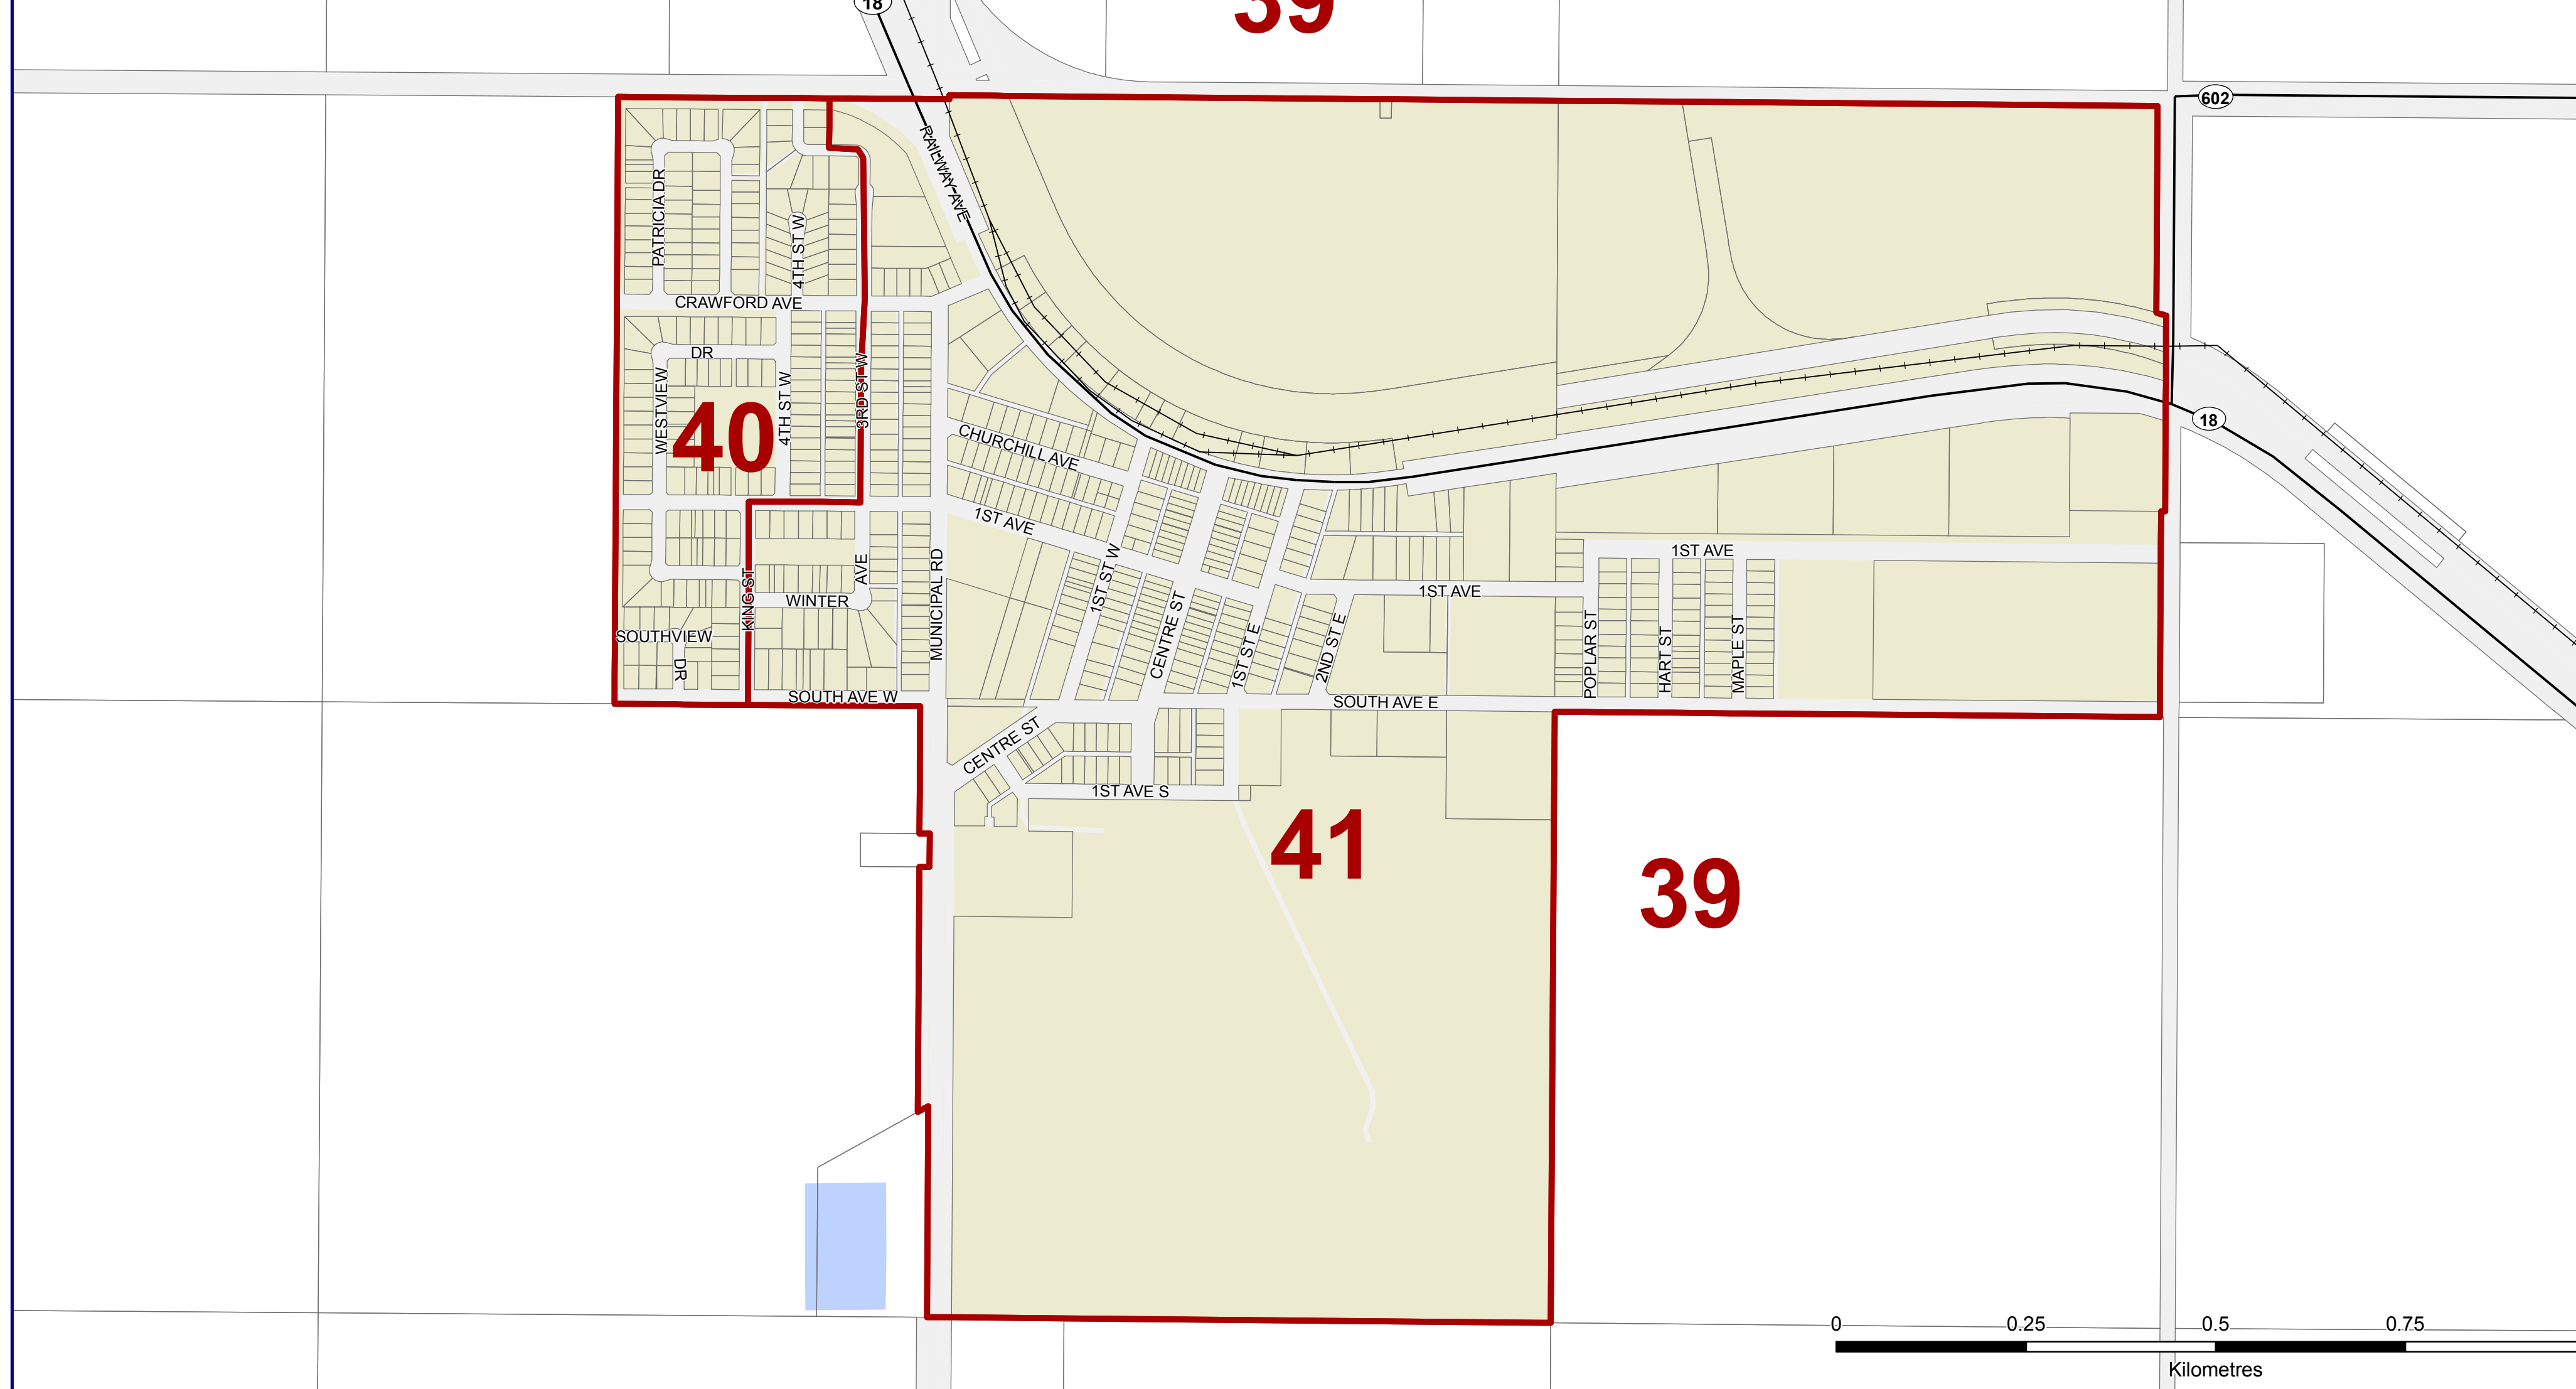

CORONACH
Polling Divisions 40-41

Saskatchewan
Provincial
Electoral
Constituency

**Wood River
Insets**

Legend

- Polling Division
- Urban Municipality
- Parcel
- Road/Rail Allowance
- Water
- Highway
- Railway

Inset Map

S

Inset Maps

Creation Date
01/09/2015
Version 1.2