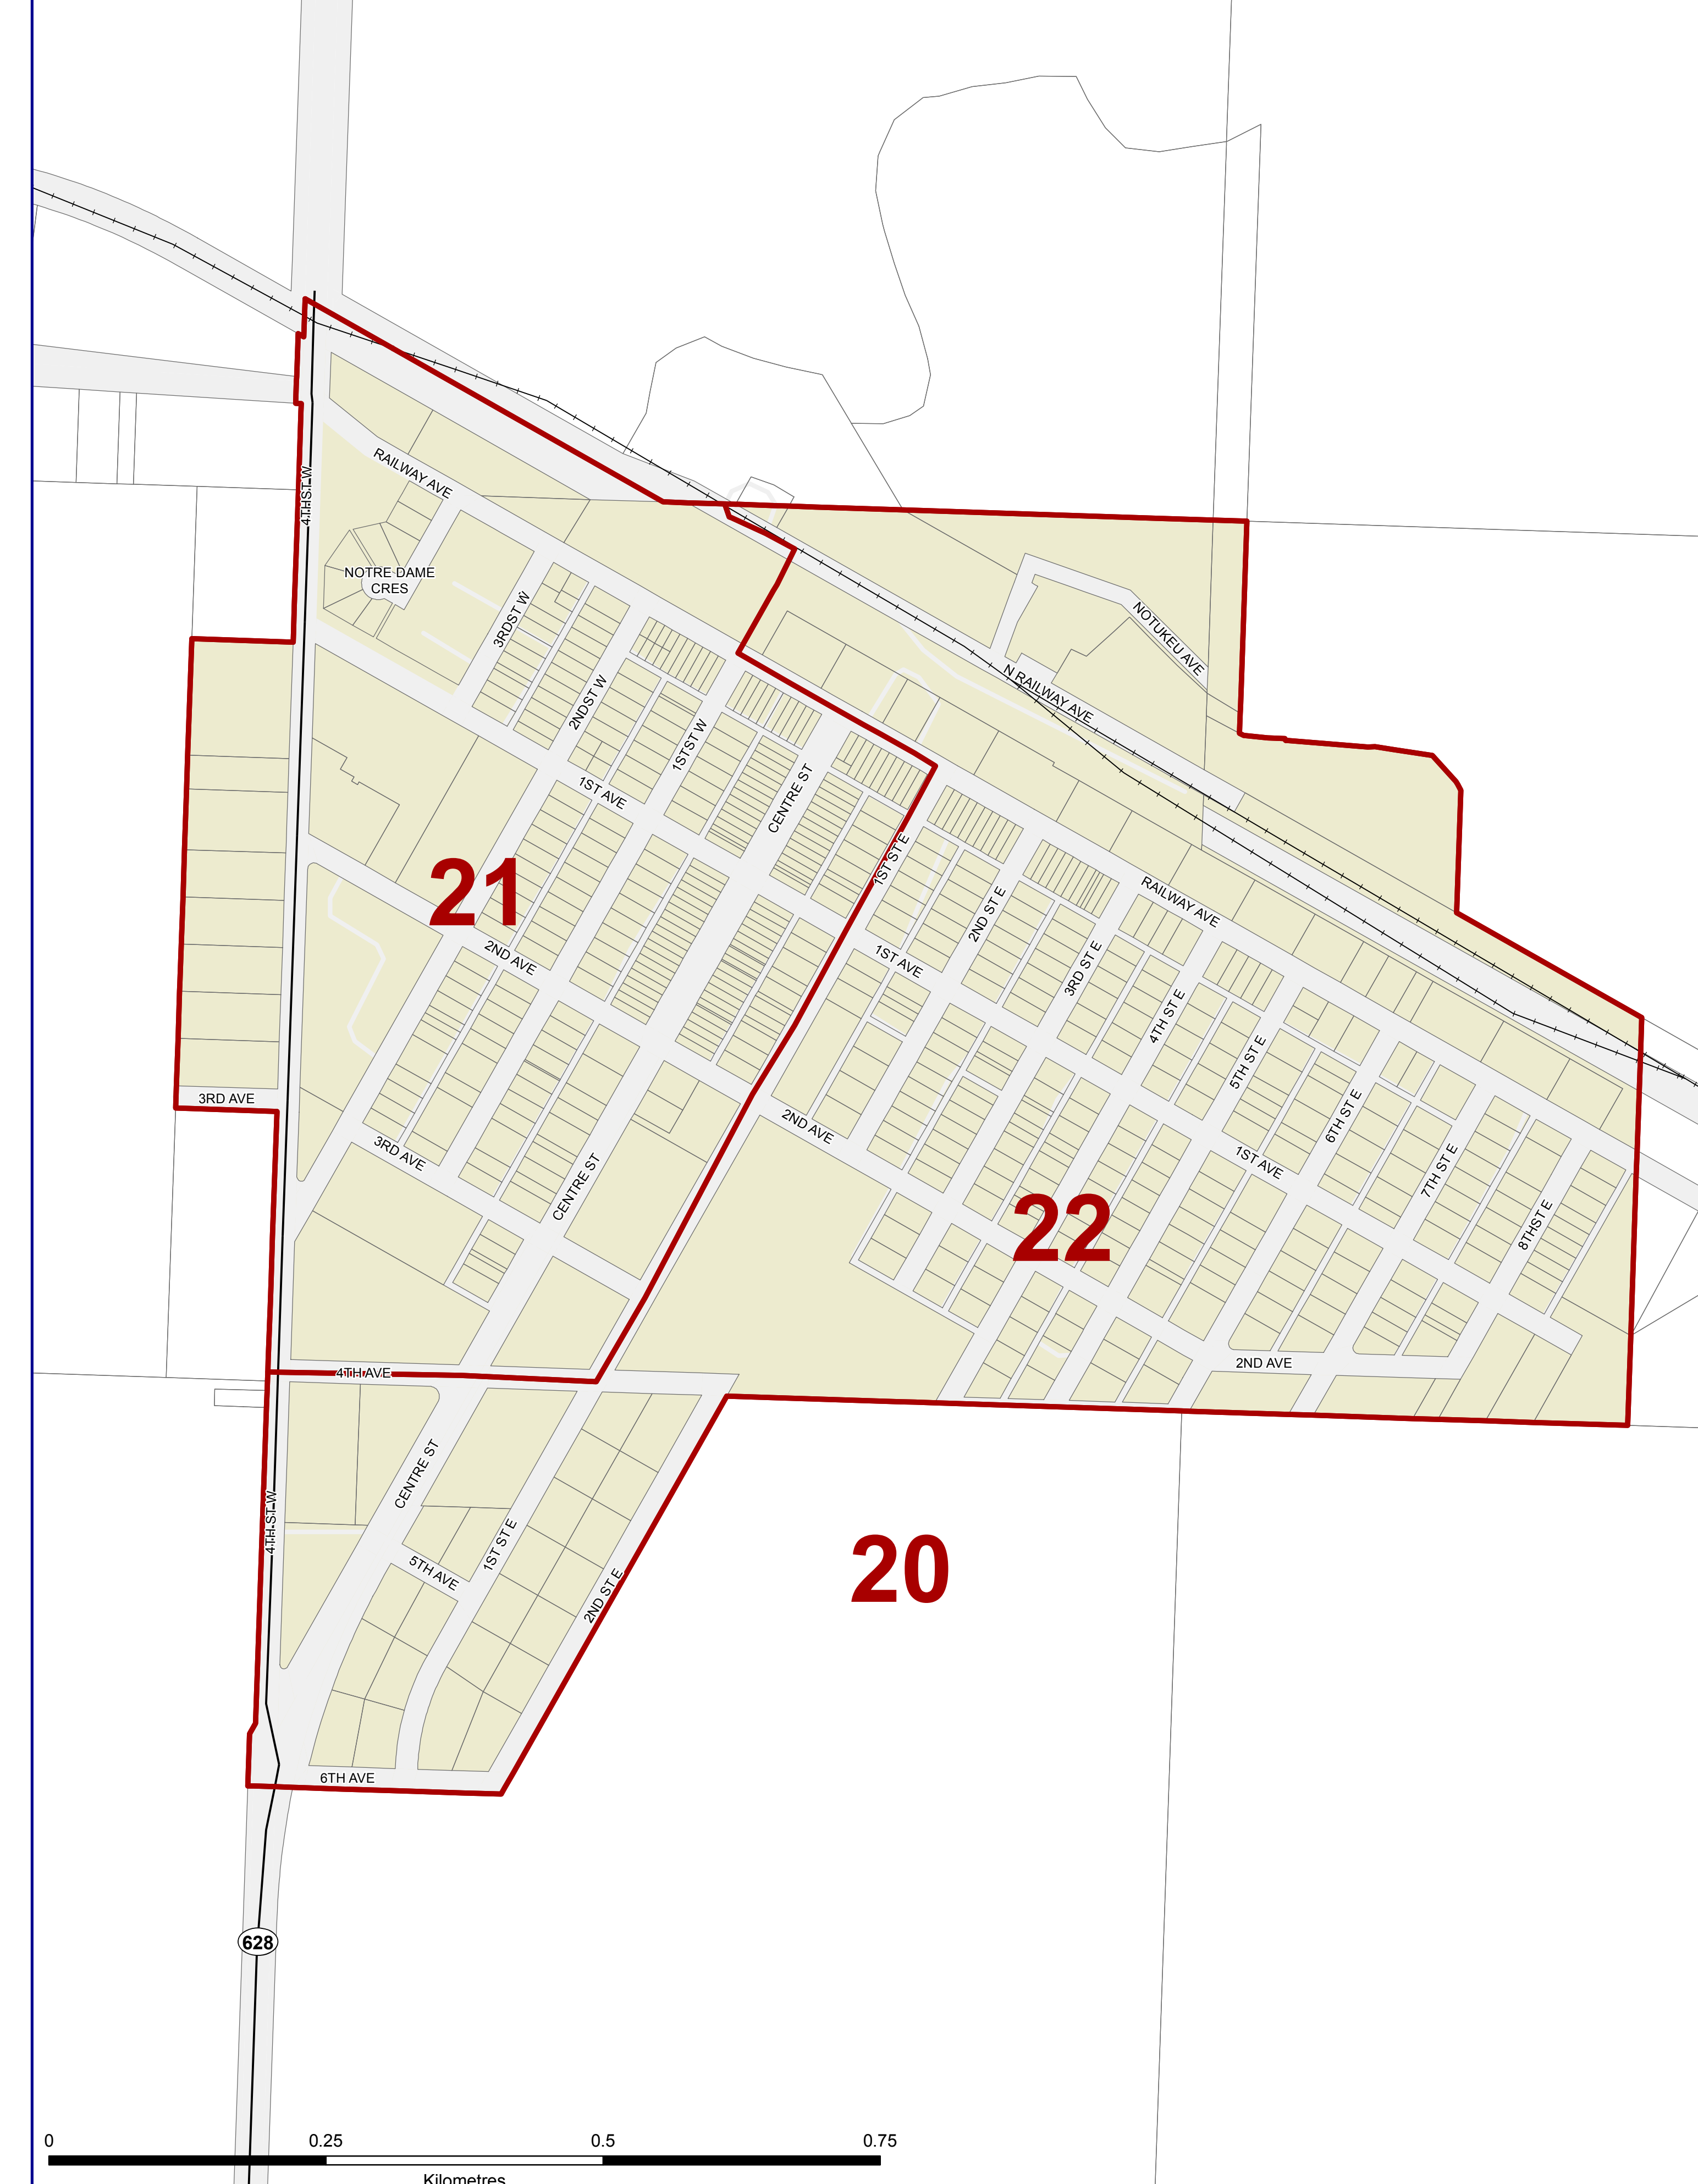

PONTEIX
Polling Divisions 21-22