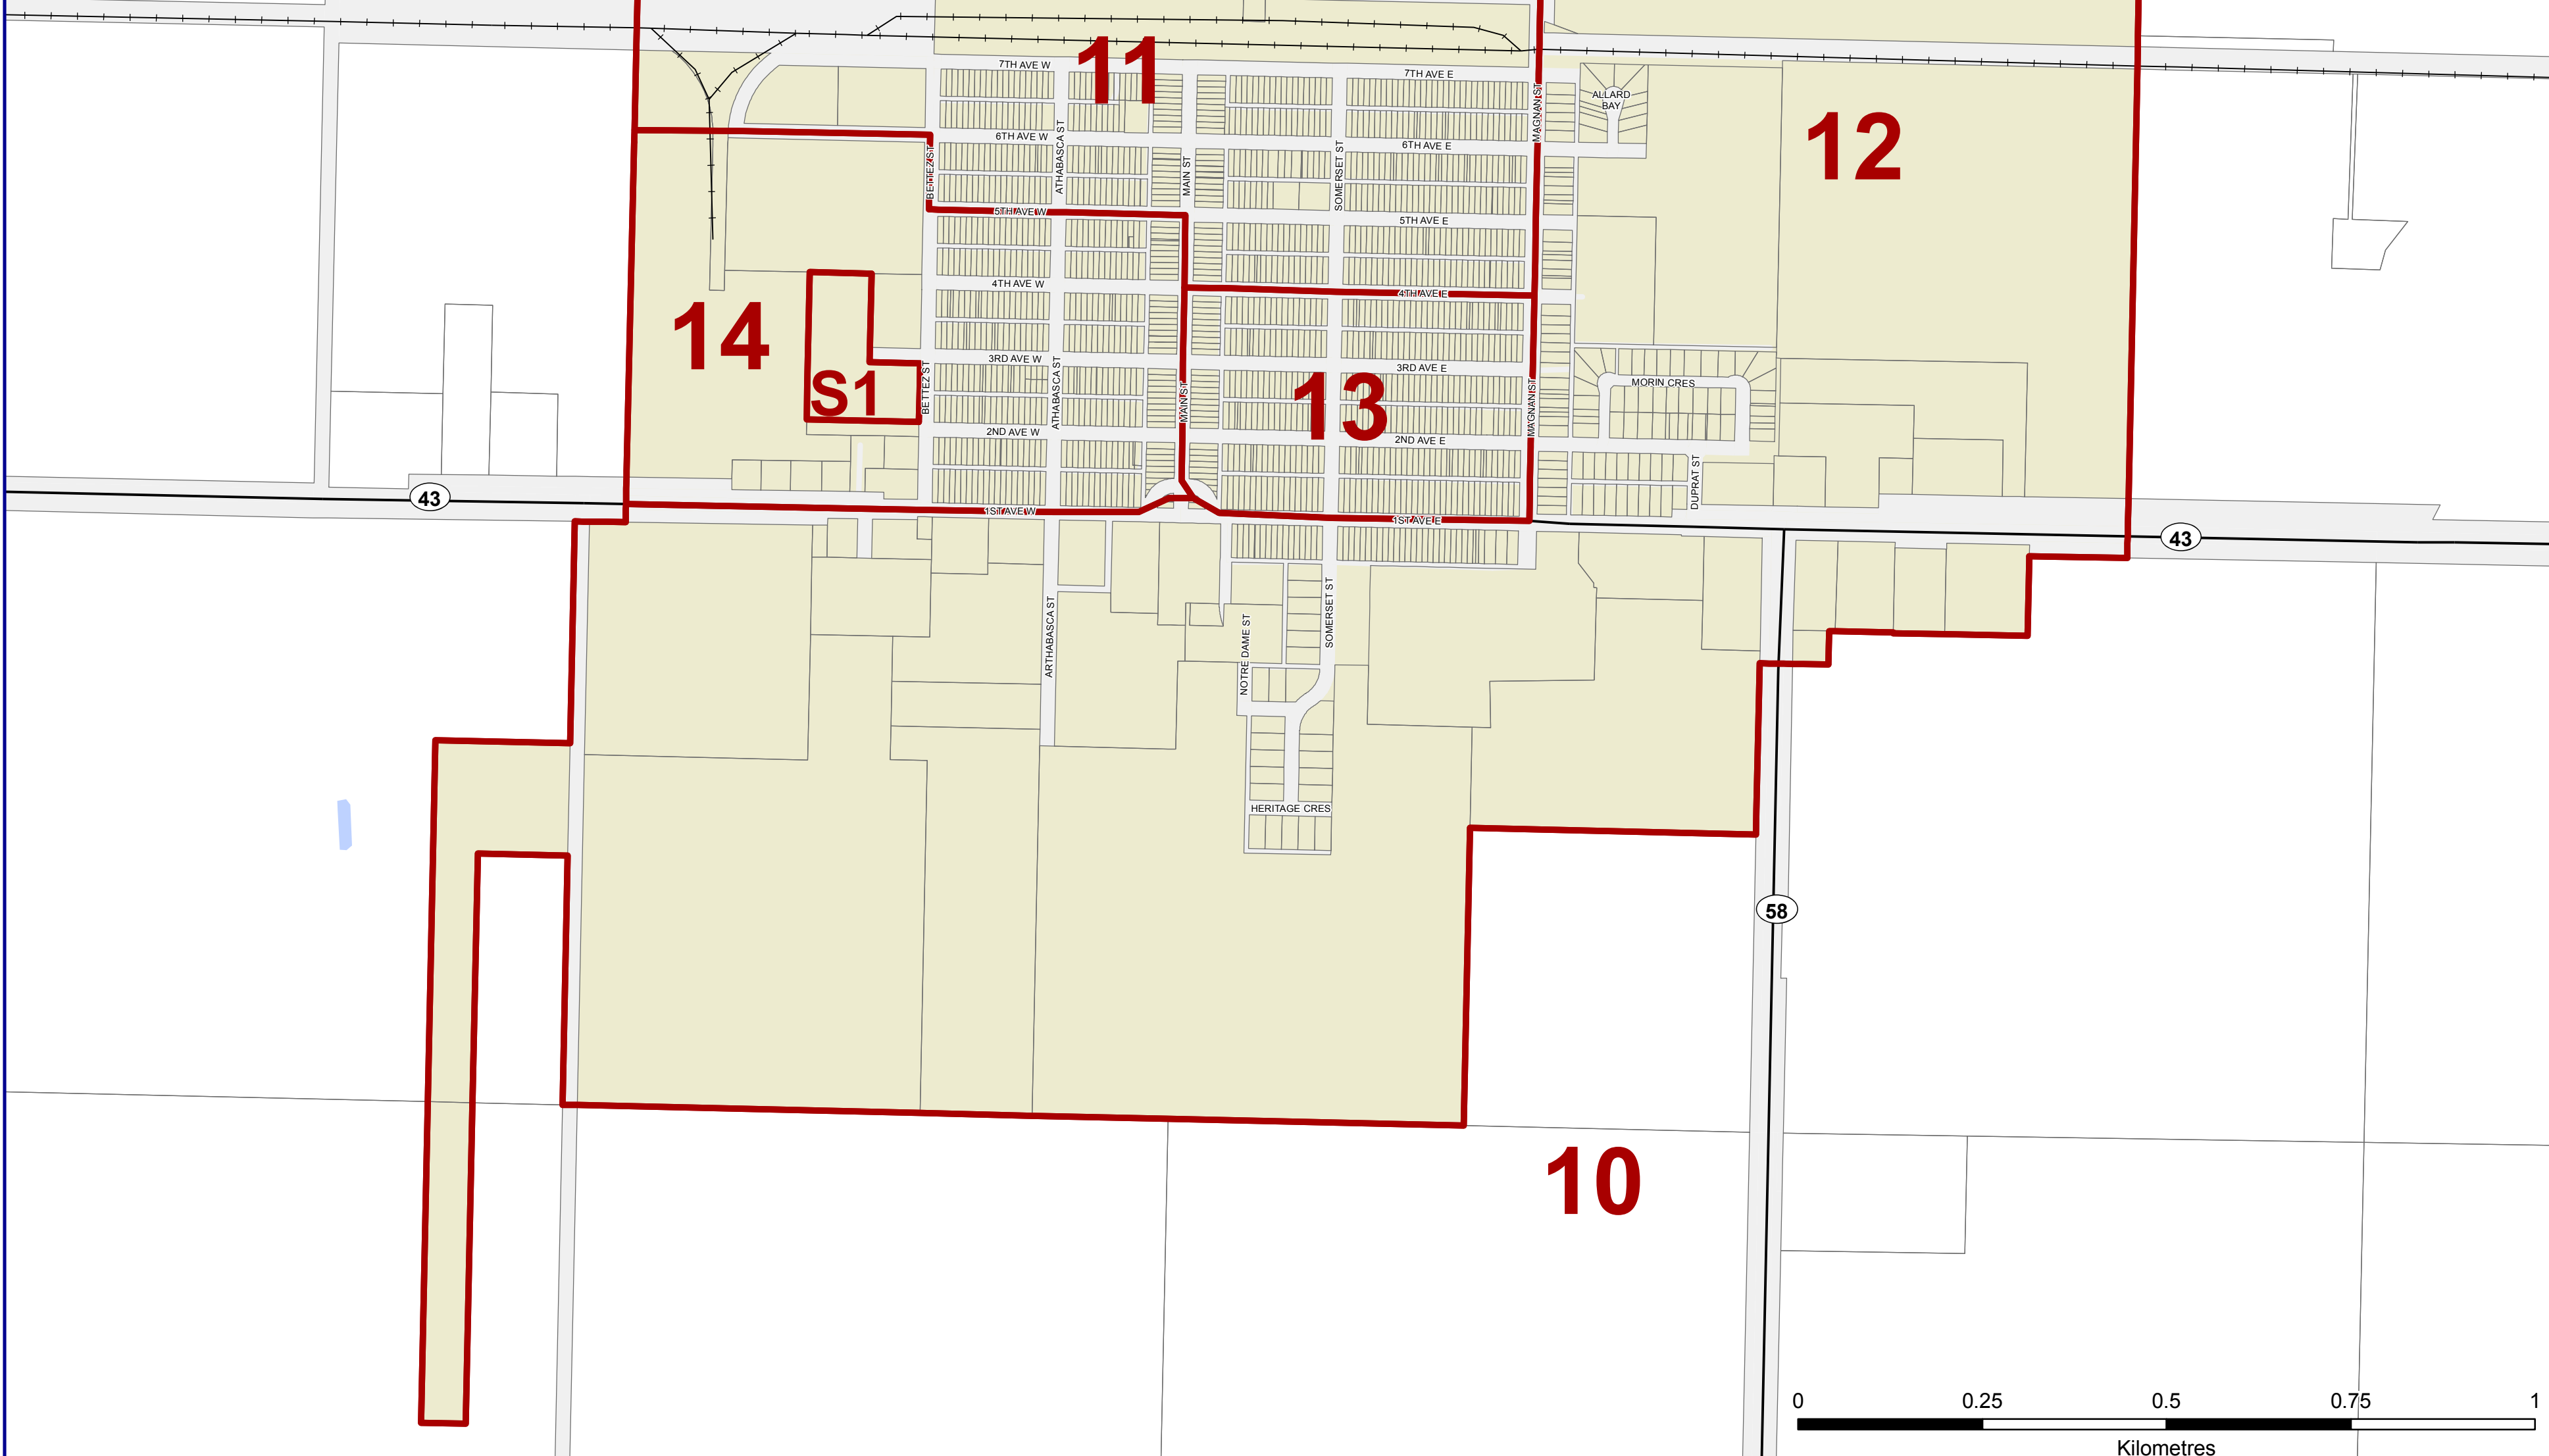

GRAVELBOURG
Polling Divisions 11-14, S1