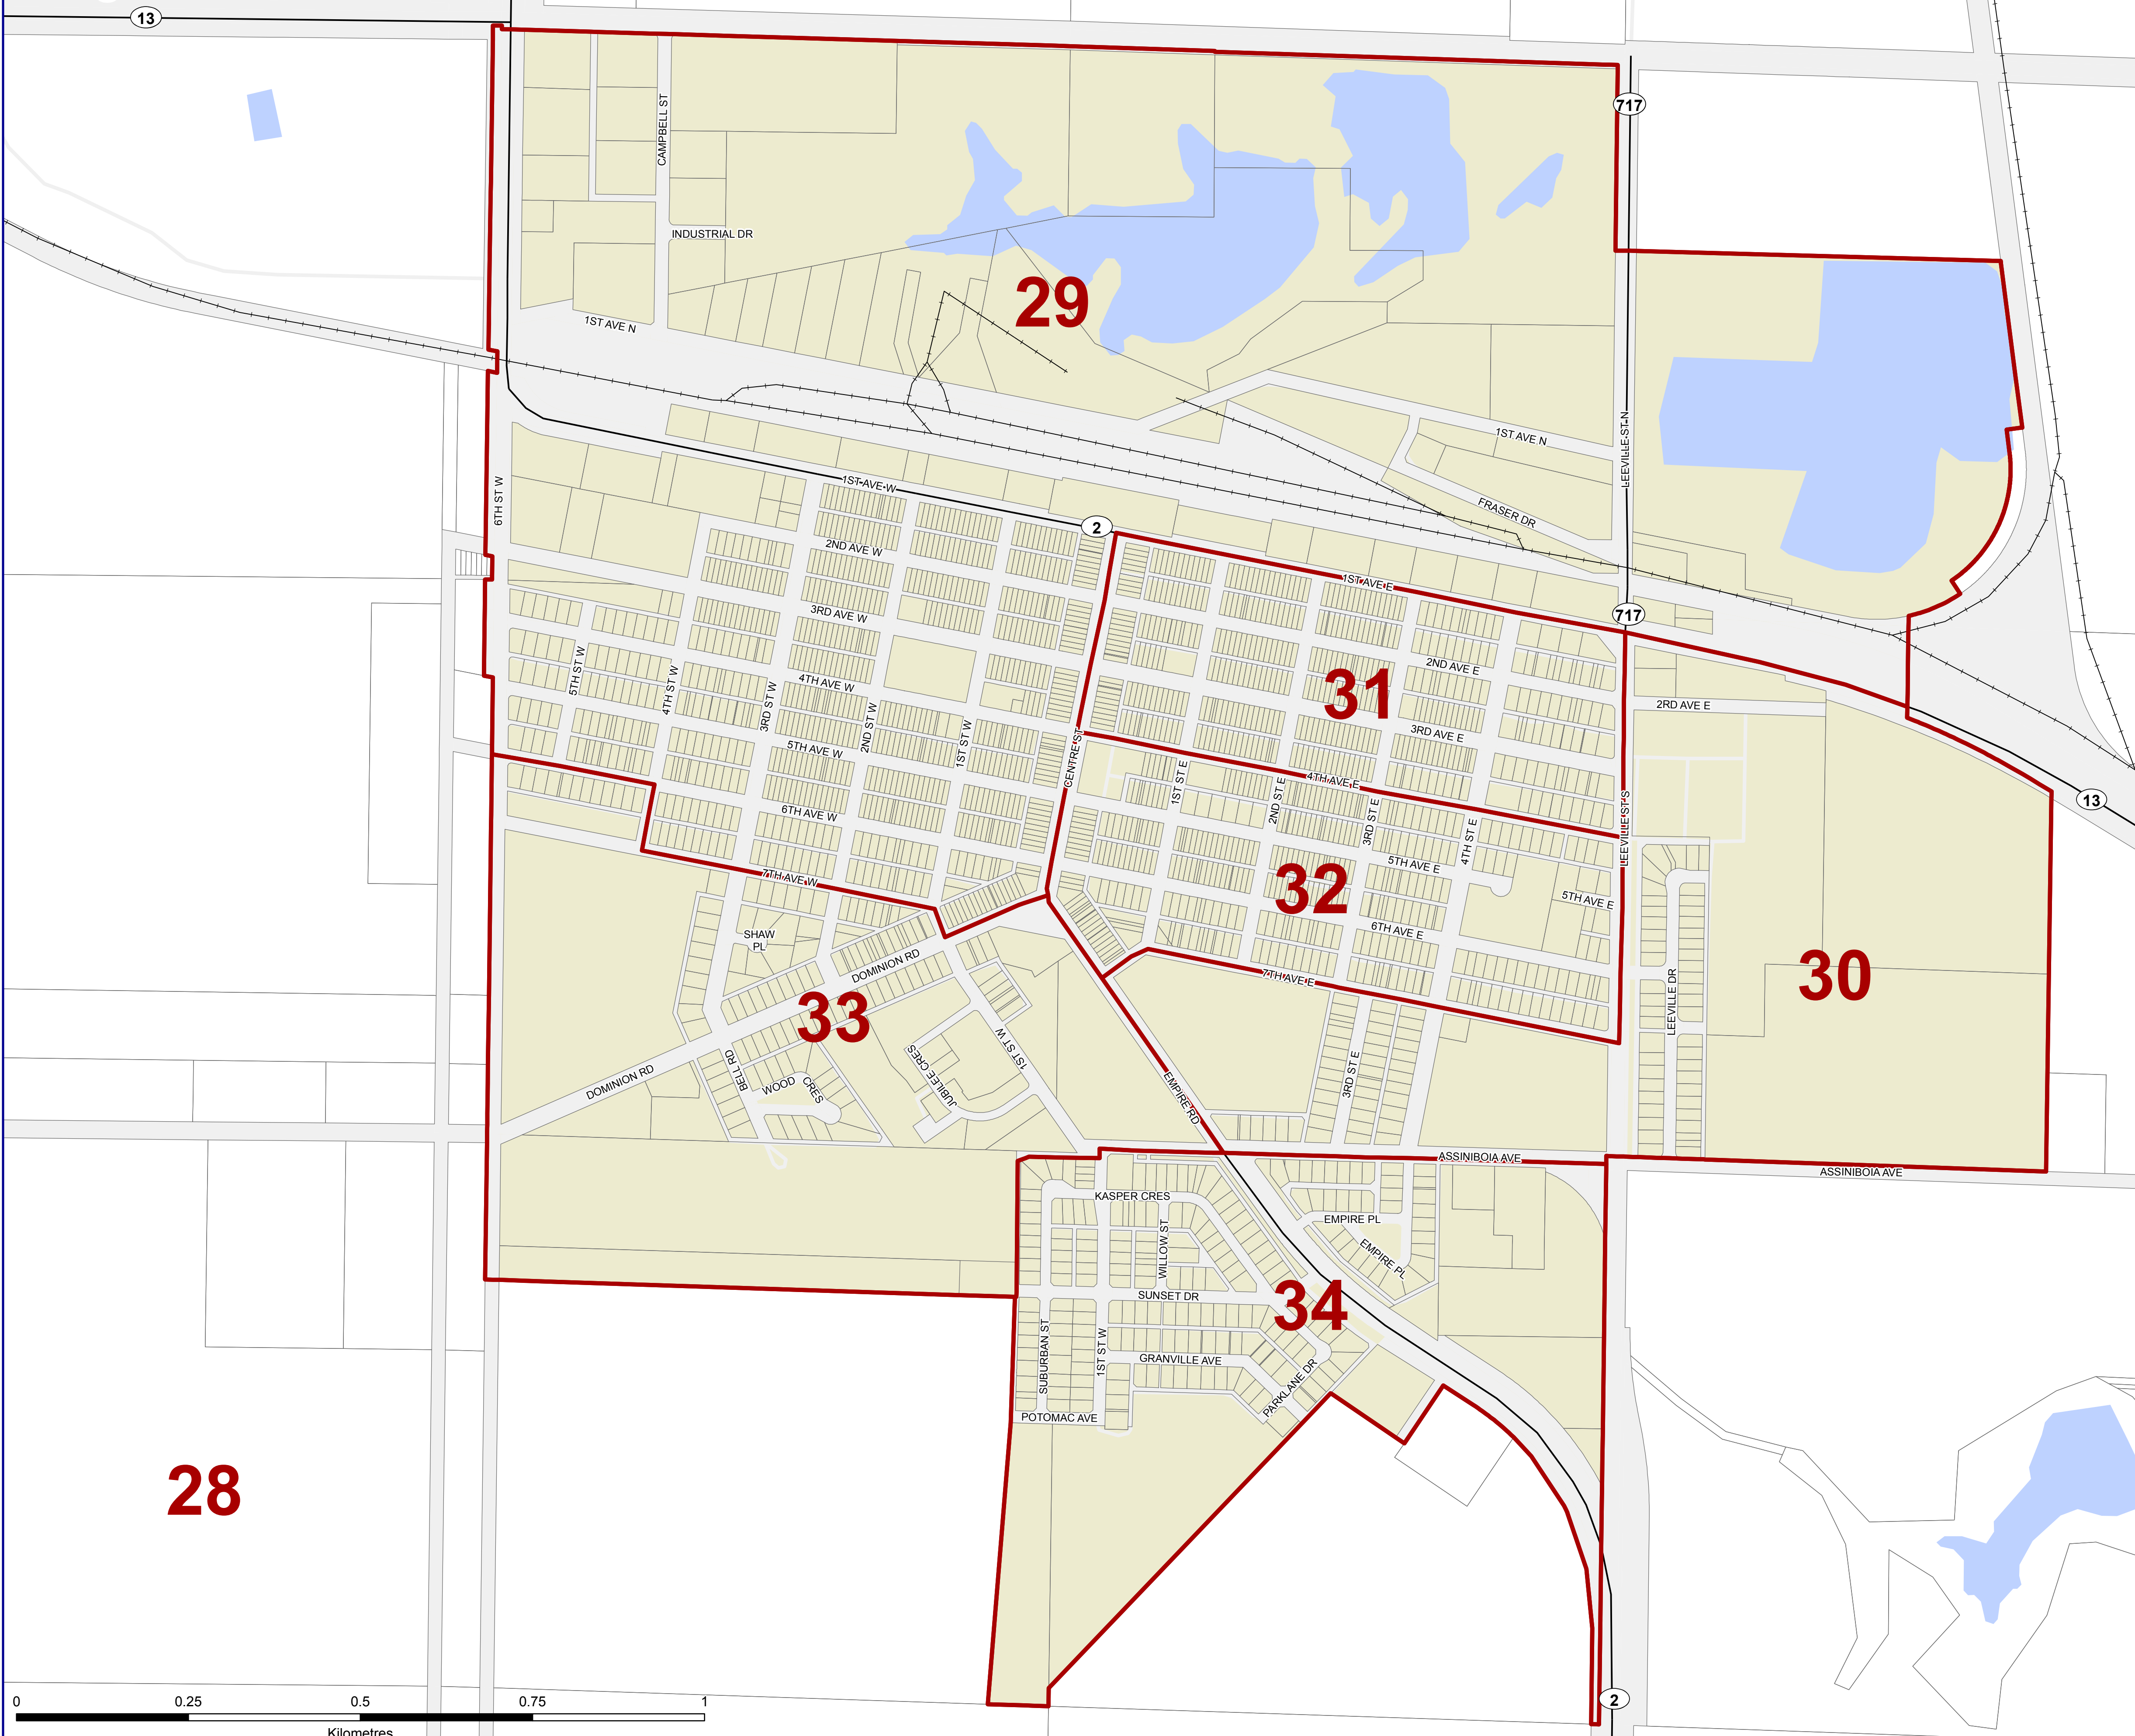

ASSINIBOIA
Polling Divisions 29-34