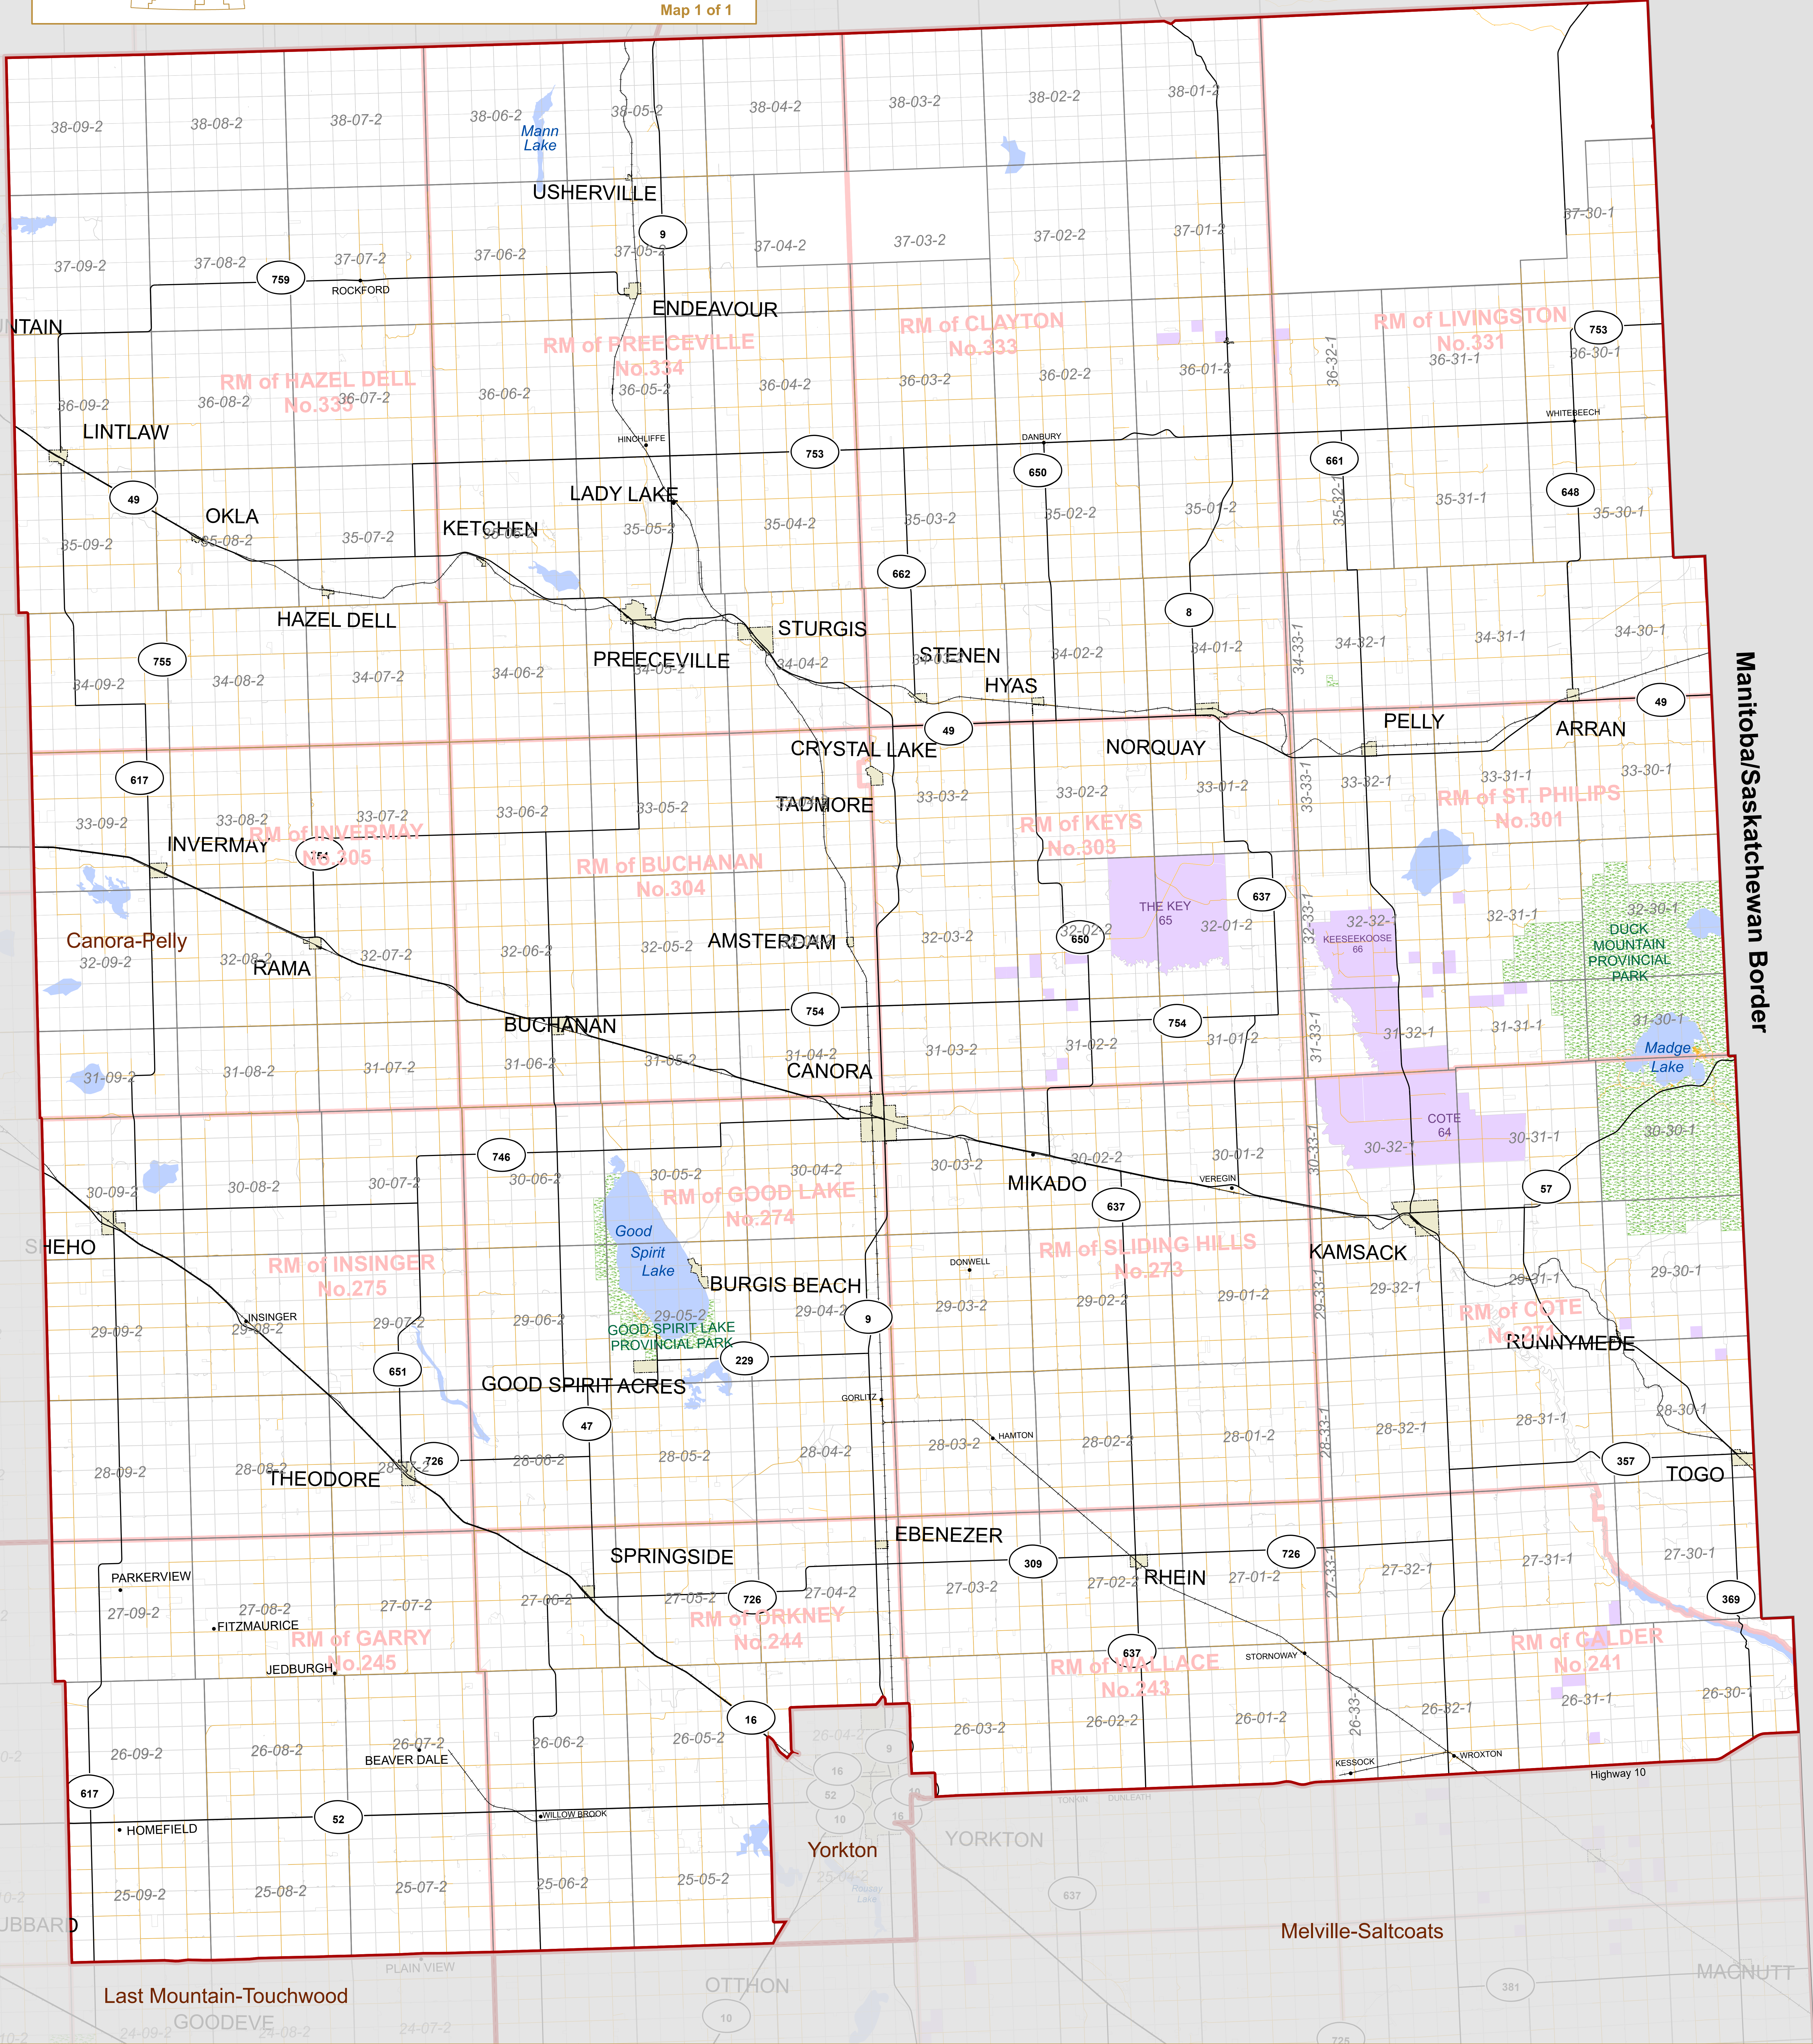

2022 Saskatchewan Constituency Boundaries Commission

4 Canora-Pelly

LOCATION WITHIN PROVINCE

Legend

- Constituency
- Urban Municipality
- Rural Municipality
- First Nation Reserve
- Water
- Park
- Highway
- Railway
- Hamlet/Hutterite Colony

Map 1 of 1

Manitoba/Saskatchewan Border

ELBOW LAKE

Carrot River Valley

LITTLE SWAN RIVER

USHERVILLE

ENDEAVOUR

RM of FREECEVILLE No.334

RM of CLAYTON No.333

RM of LIVINGSTON No.331

RM of HAZEL DELL No.335

LINTLAW

OKLA

LADY LAKE

KETCHEN

HAZEL DELL

STURGIS

PREECEVILLE

STENEN

HYAS

PELLY

ARRAN

CRYSTAL LAKE

TADMORE

NORQUAY

INVERMAY

RM of BUCHANAN No.304

RM of KEYS No.303

RM of ST. PHILIPS No.301

Canora-Pelly

RAMA

AMSTERDAM

BUCHANAN

CANORA

RM of GOOD LAKE No.274

RM of SLIDING HILLS No.273

BURGIS BEACH

KAMSACK

RM of COTE No.272

GOOD SPIRIT ACRES

THEODORE

SPRINGSIDE

EBENEZER

RHEIN

TOGO

RM of GARRY No.245

RM of ORKNEY No.244

RM of WALLACE No.243

RM of GALDER No.241

PARKVIEW

FITZMAURICE

JEDBURGH

BEAVER DALE

WILLOW BROOK

YORKTON

YORKTON

STORNOWAY

KESBOCK

WROXTON

Highway 10

Last Mountain-Touchwood

Melville-Saltcoats

MAGNUTT