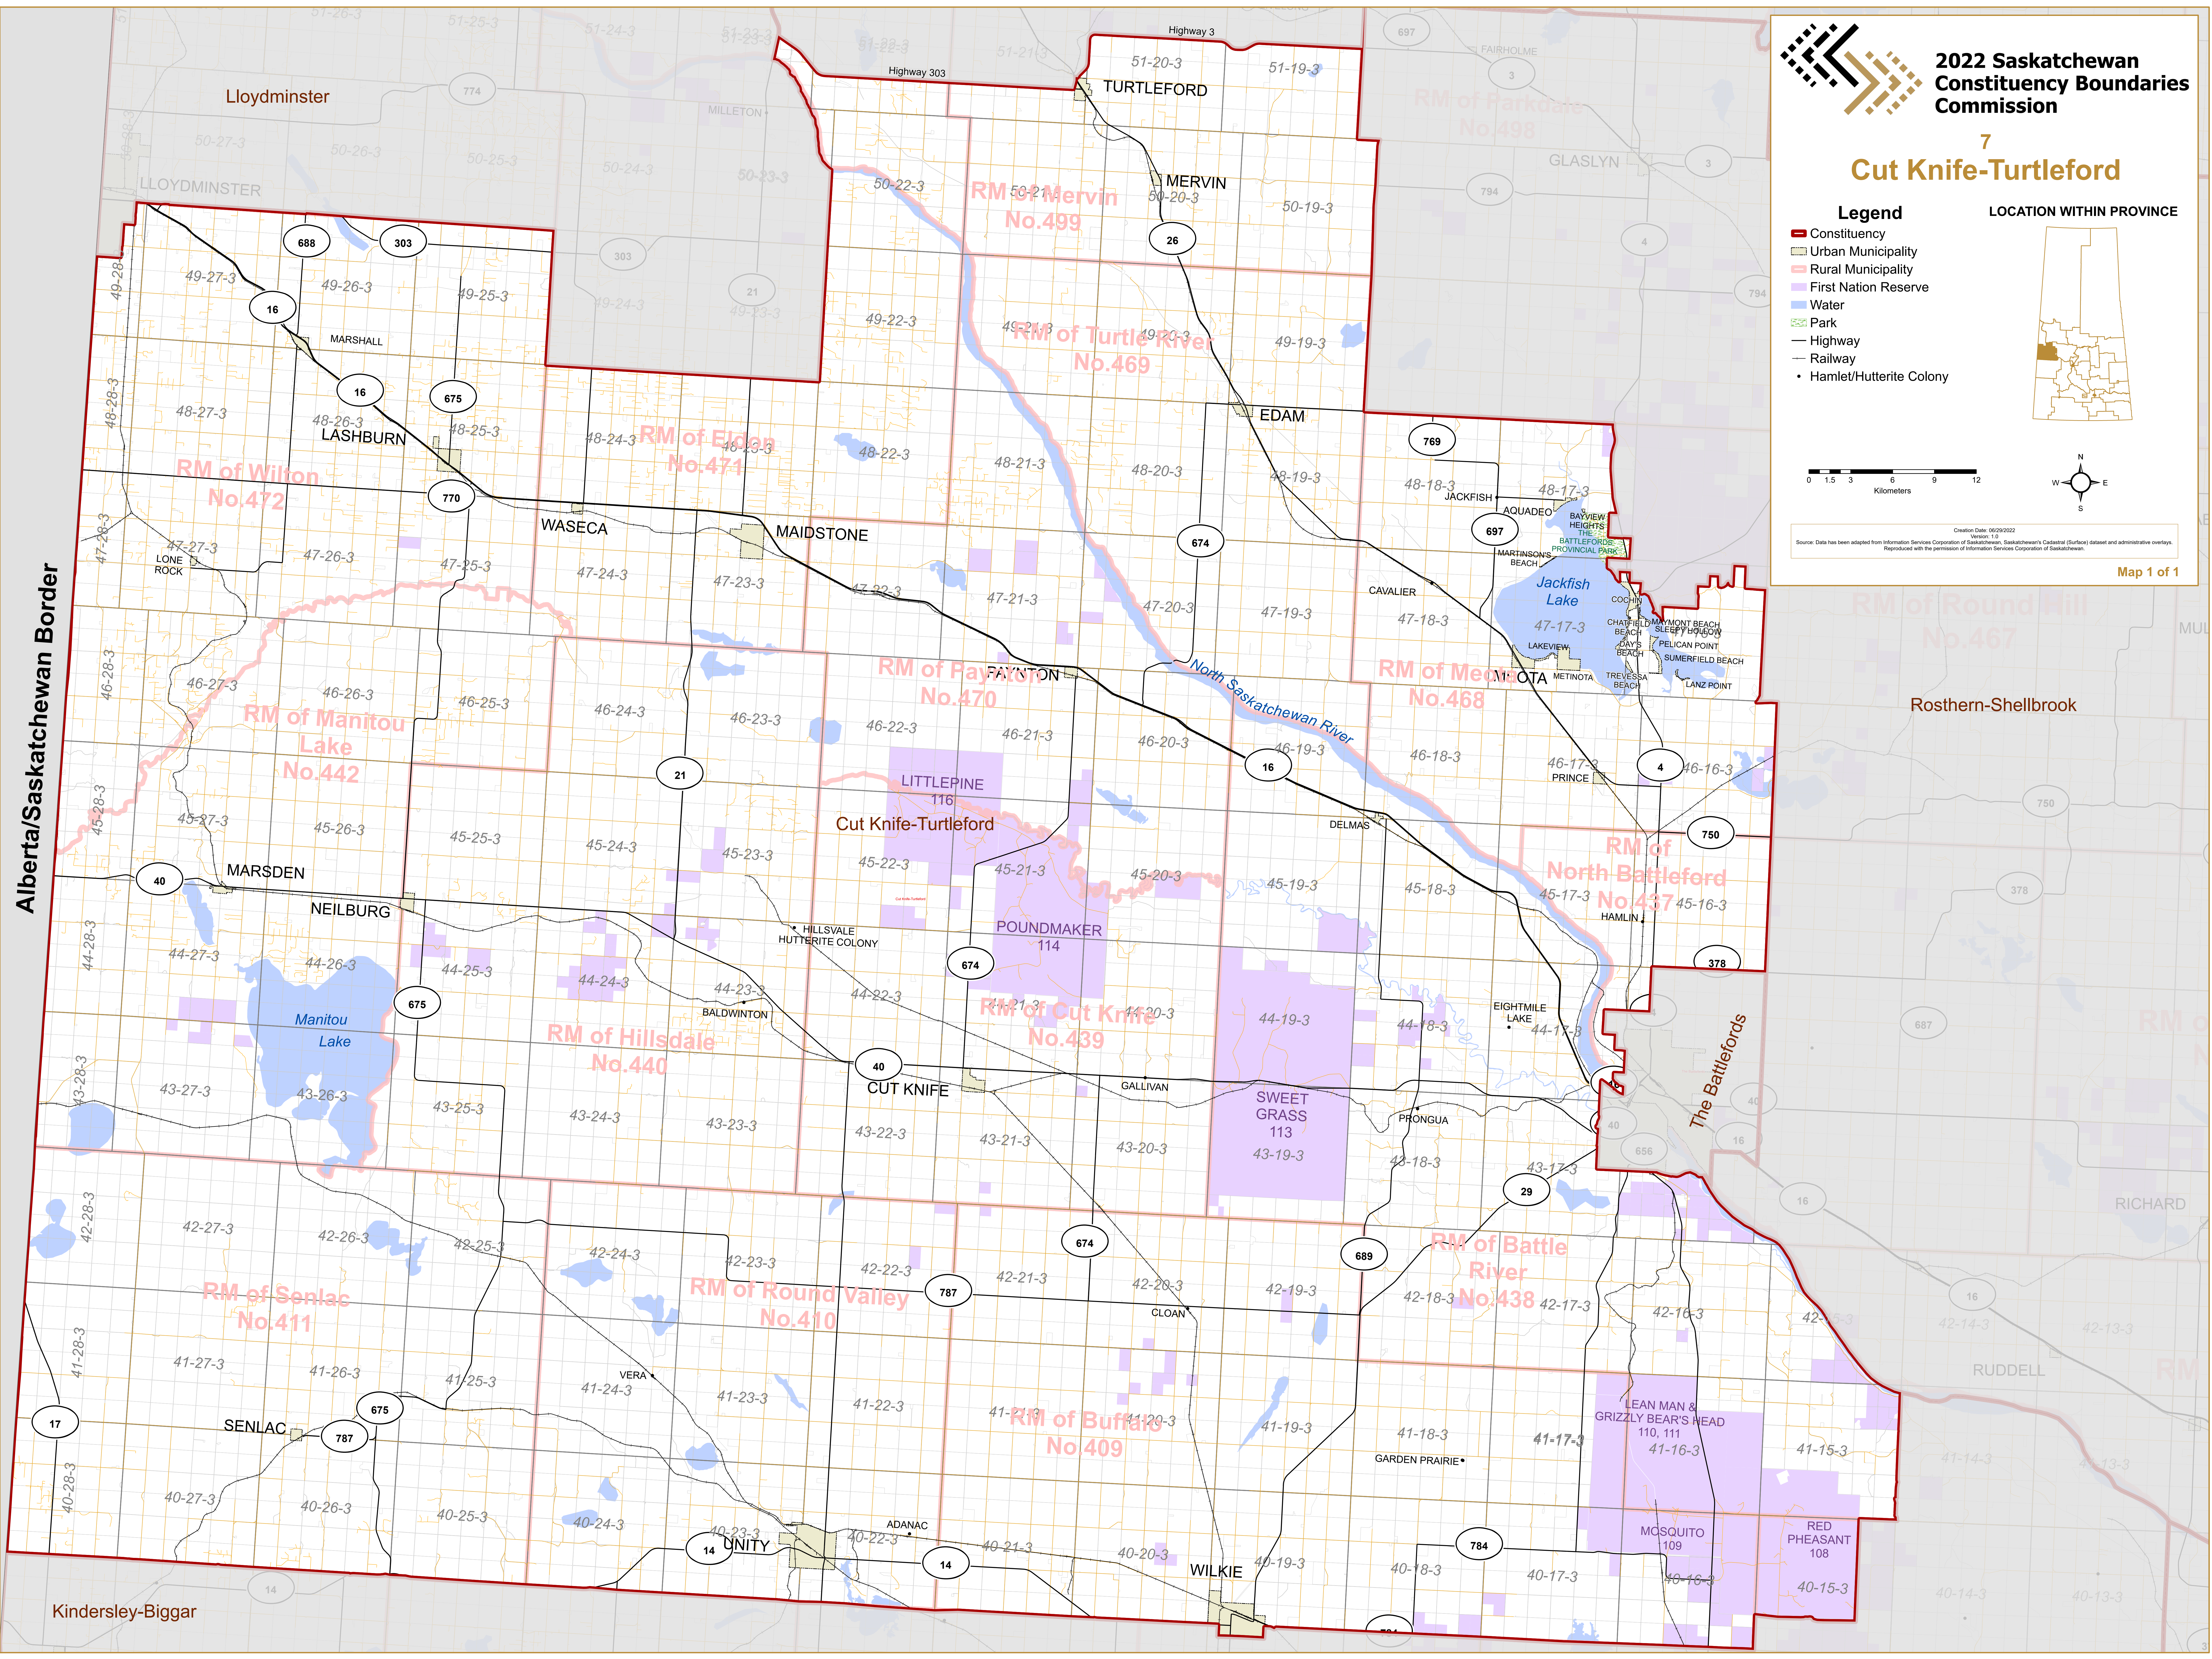

7
Cut Knife-Turtleford

1. **Legend**
2. Constituency
   - Urban Municipality
   - Rural Municipality
   - First Nation Reserve
   - Water
   - Park
   - Highway
   - Railway
   - Hamlet/Hutterite Colony

LOCATION WITHIN PROVINCE

Map 1 of 1

Alberta/Saskatchewan Border

Kindersley-Biggar

Rosthern-Shellbrook

RICHARD

RUDELL

Lloydminster

TURTLEFORD

GLASLYN

LLOYDMINSTER

MERVIN

EDAM

MARSHALL

WASECA

JACKFISH

WASECA

MAIDSTONE

AQUADEO

MANITOU LAKE

FAYSTON

CAVALIER

MARSDEN

LITTLEPINE

DELMAS

NEILBURG

CUT KNIFE

PHONGUA

SENLAC

ROUND VALLEY

PHONGUA

SENLAC

ADANAC

GARDEN PRAIRIE

UNITY

WILKIE

MCSQUITO

RED PHEASANT