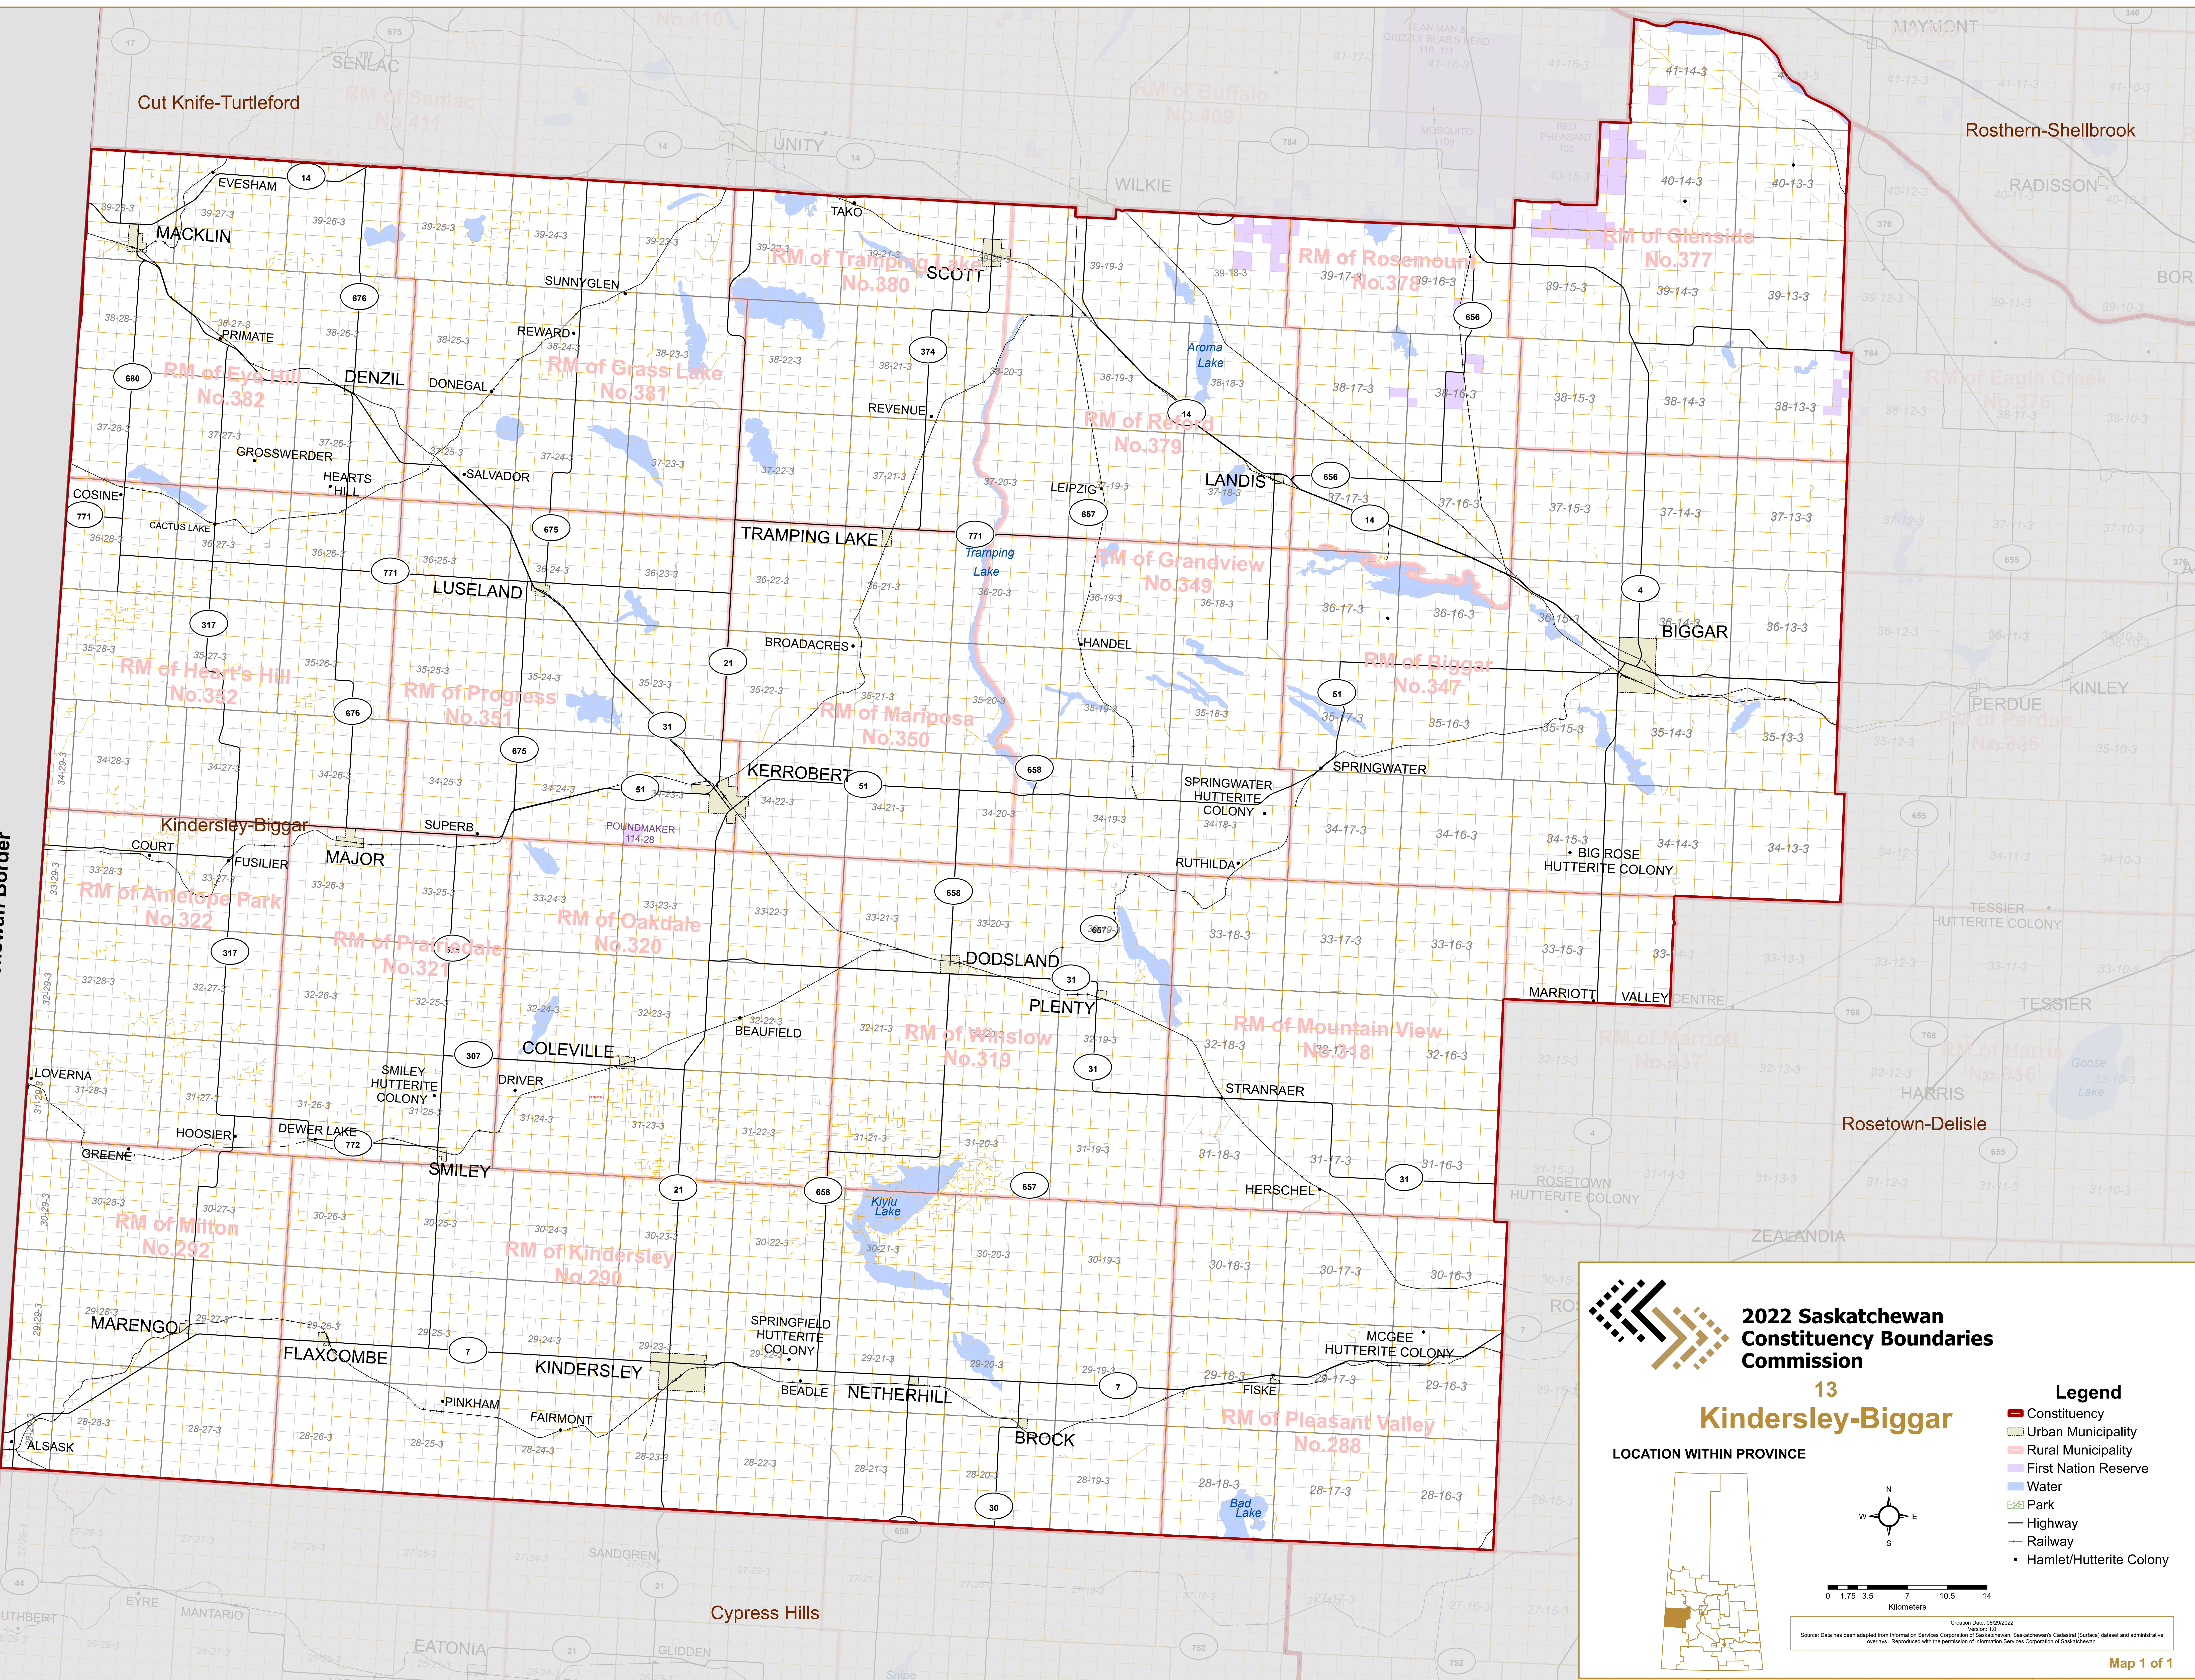

Alberta/Saskatchewan Border

**2022 Saskatchewan
Constituency Boundaries
Commission**

**13
Kindersley-Biggar**

Legend

- Constituency
- Urban Municipality
- Rural Municipality
- First Nation Reserve
- Water
- Park
- Highway
- Railway
- Hamlet/Hutterite Colony

LOCATION WITHIN PROVINCE

0 1.75 3.5 7 10.5 14
Kilometers

Creation Date: 06/29/2022
Version: 1.0
Source: Data has been adapted from Information Services Corporation of Saskatchewan, Saskatchewan's Cadastral (Surface) dataset and administrative overlays. Reproduced with the permission of Information Services Corporation of Saskatchewan.

Map 1 of 1