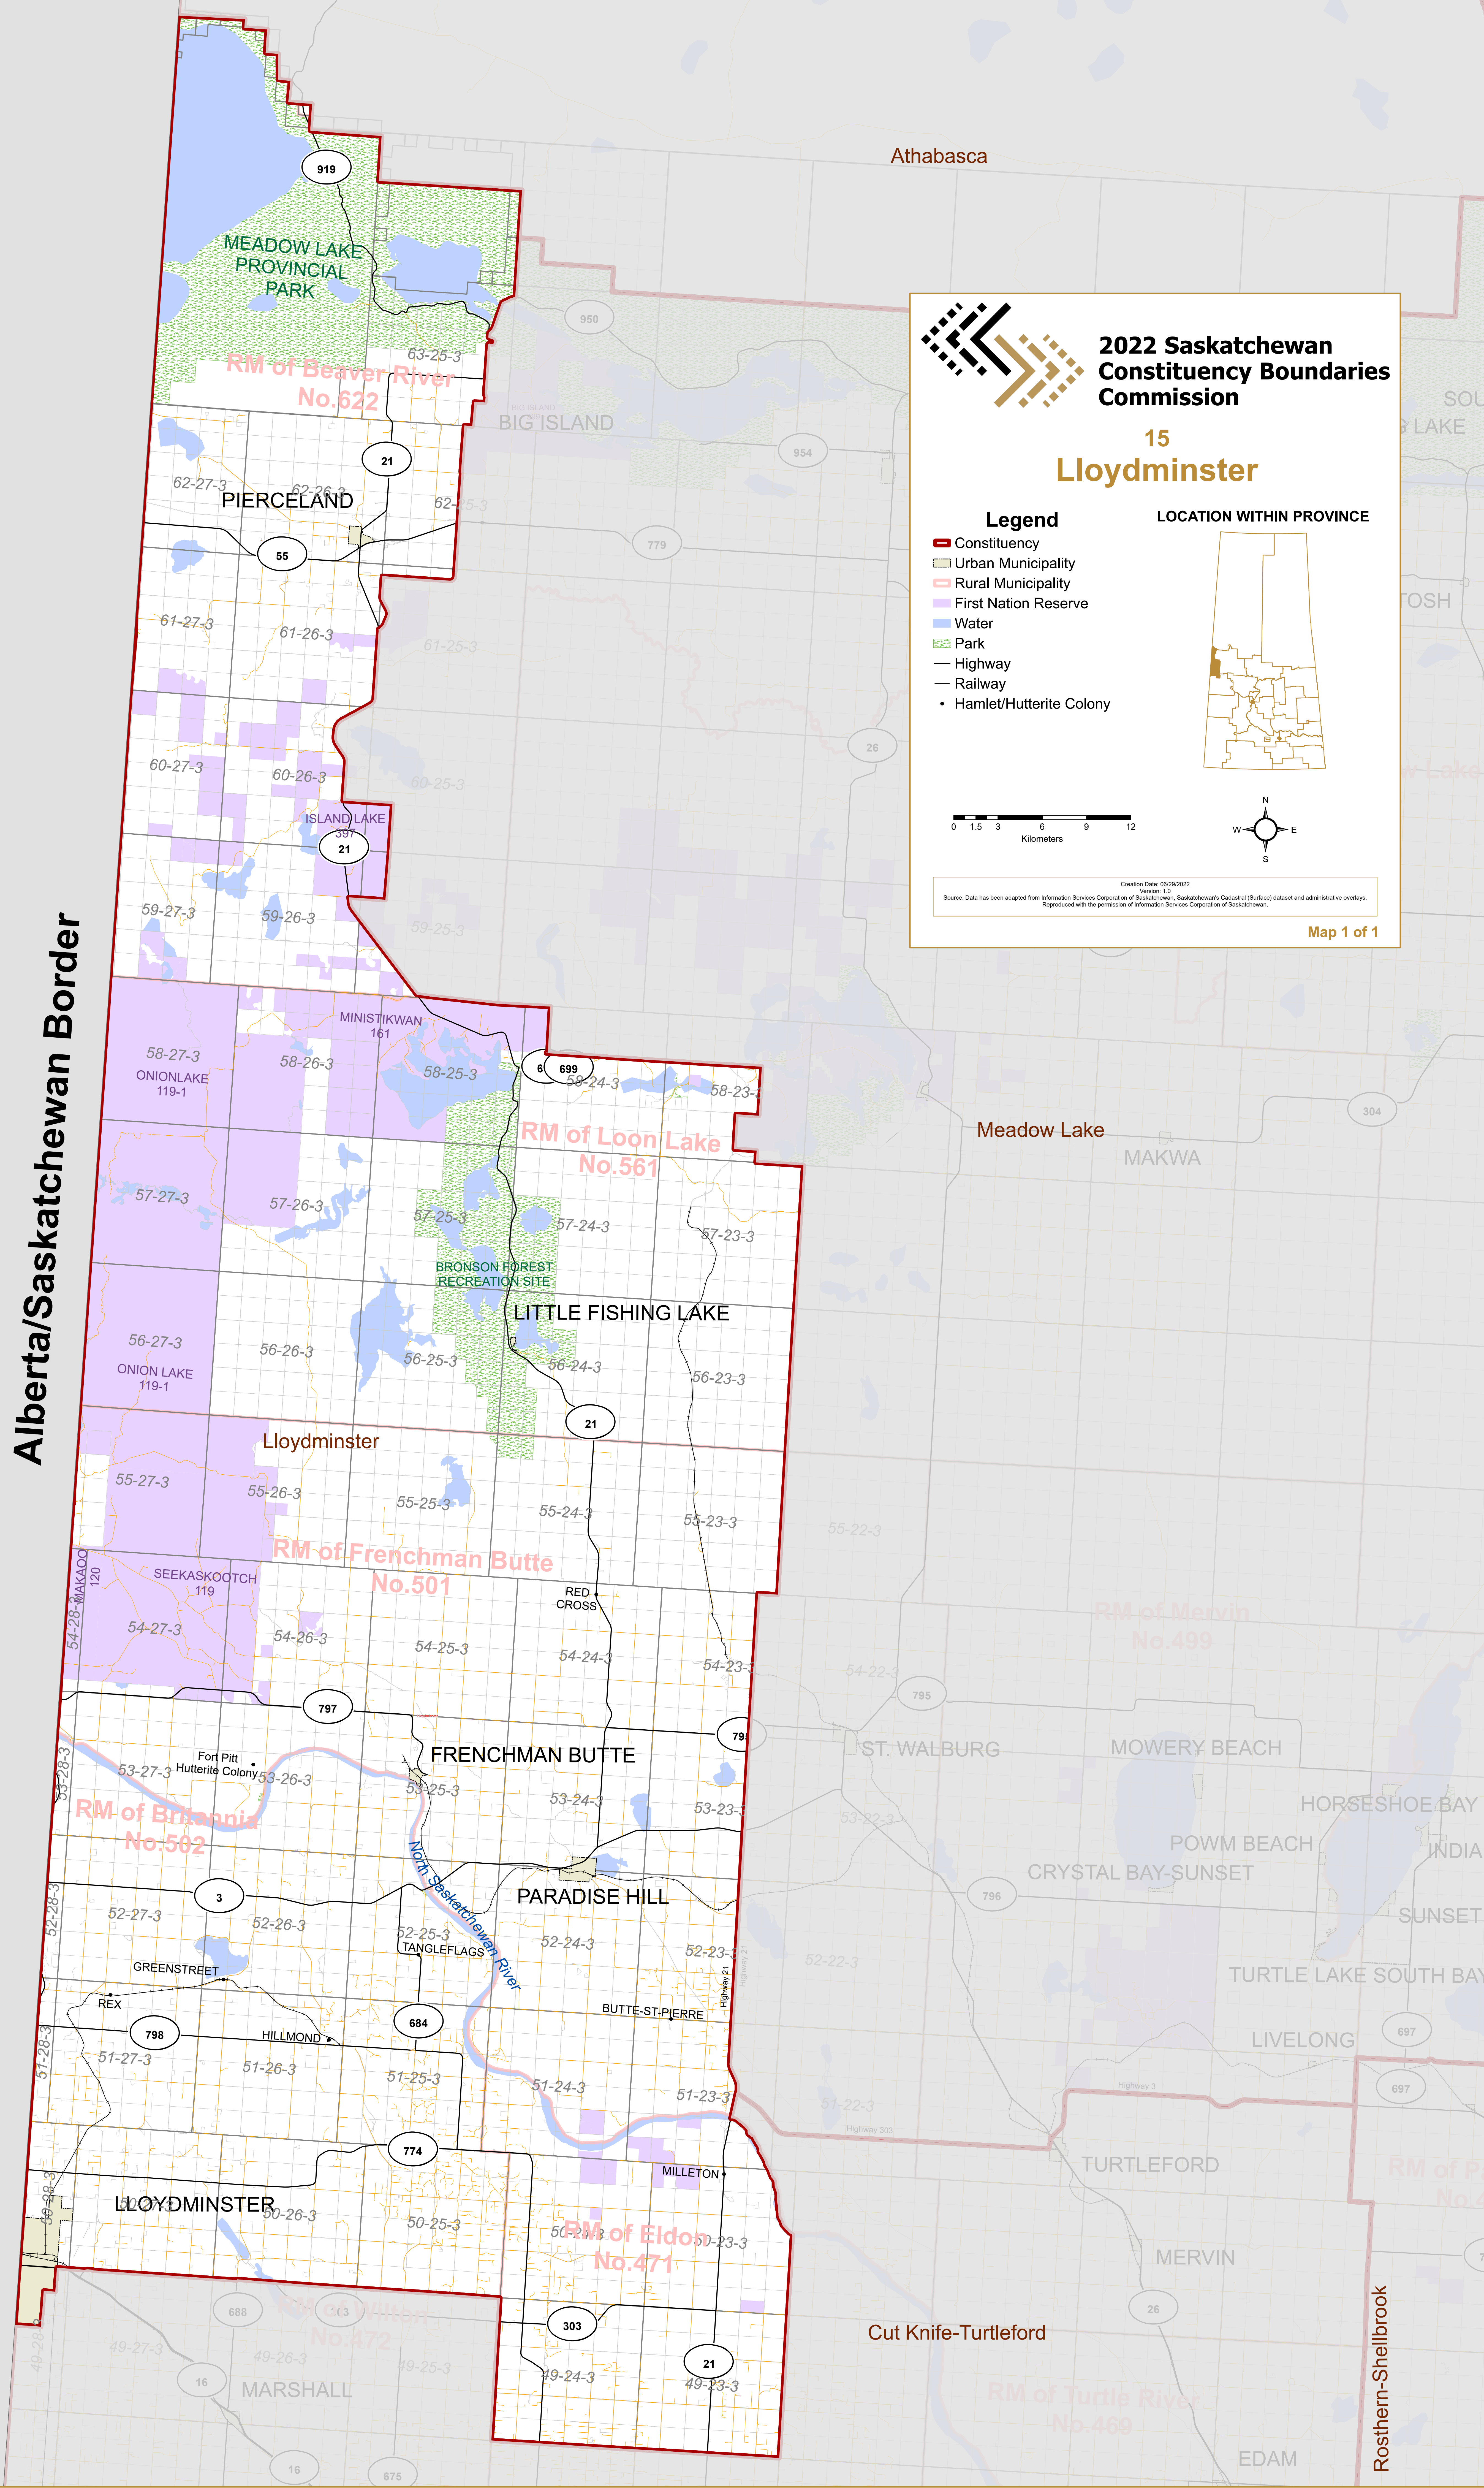

Alberta/Saskatchewan Border

Athabasca

**2022 Saskatchewan  
Constituency Boundaries  
Commission**

**15  
Lloydminster**

**Legend**

- Constituency
- Urban Municipality
- Rural Municipality
- First Nation Reserve
- Water
- Park
- Highway
- Railway
- Hamlet/Hutterite Colony

**LOCATION WITHIN PROVINCE**

0 1.5 3 6 9 12  
Kilometers

Creation Date: 06/29/2022  
Version: 1.0  
Source: Data has been adapted from Information Services Corporation of Saskatchewan, Saskatchewan's Cadastral (Surface) dataset and administrative overlays. Reproduced with the permission of Information Services Corporation of Saskatchewan.

Map 1 of 1

Rosthern-Shellbrook