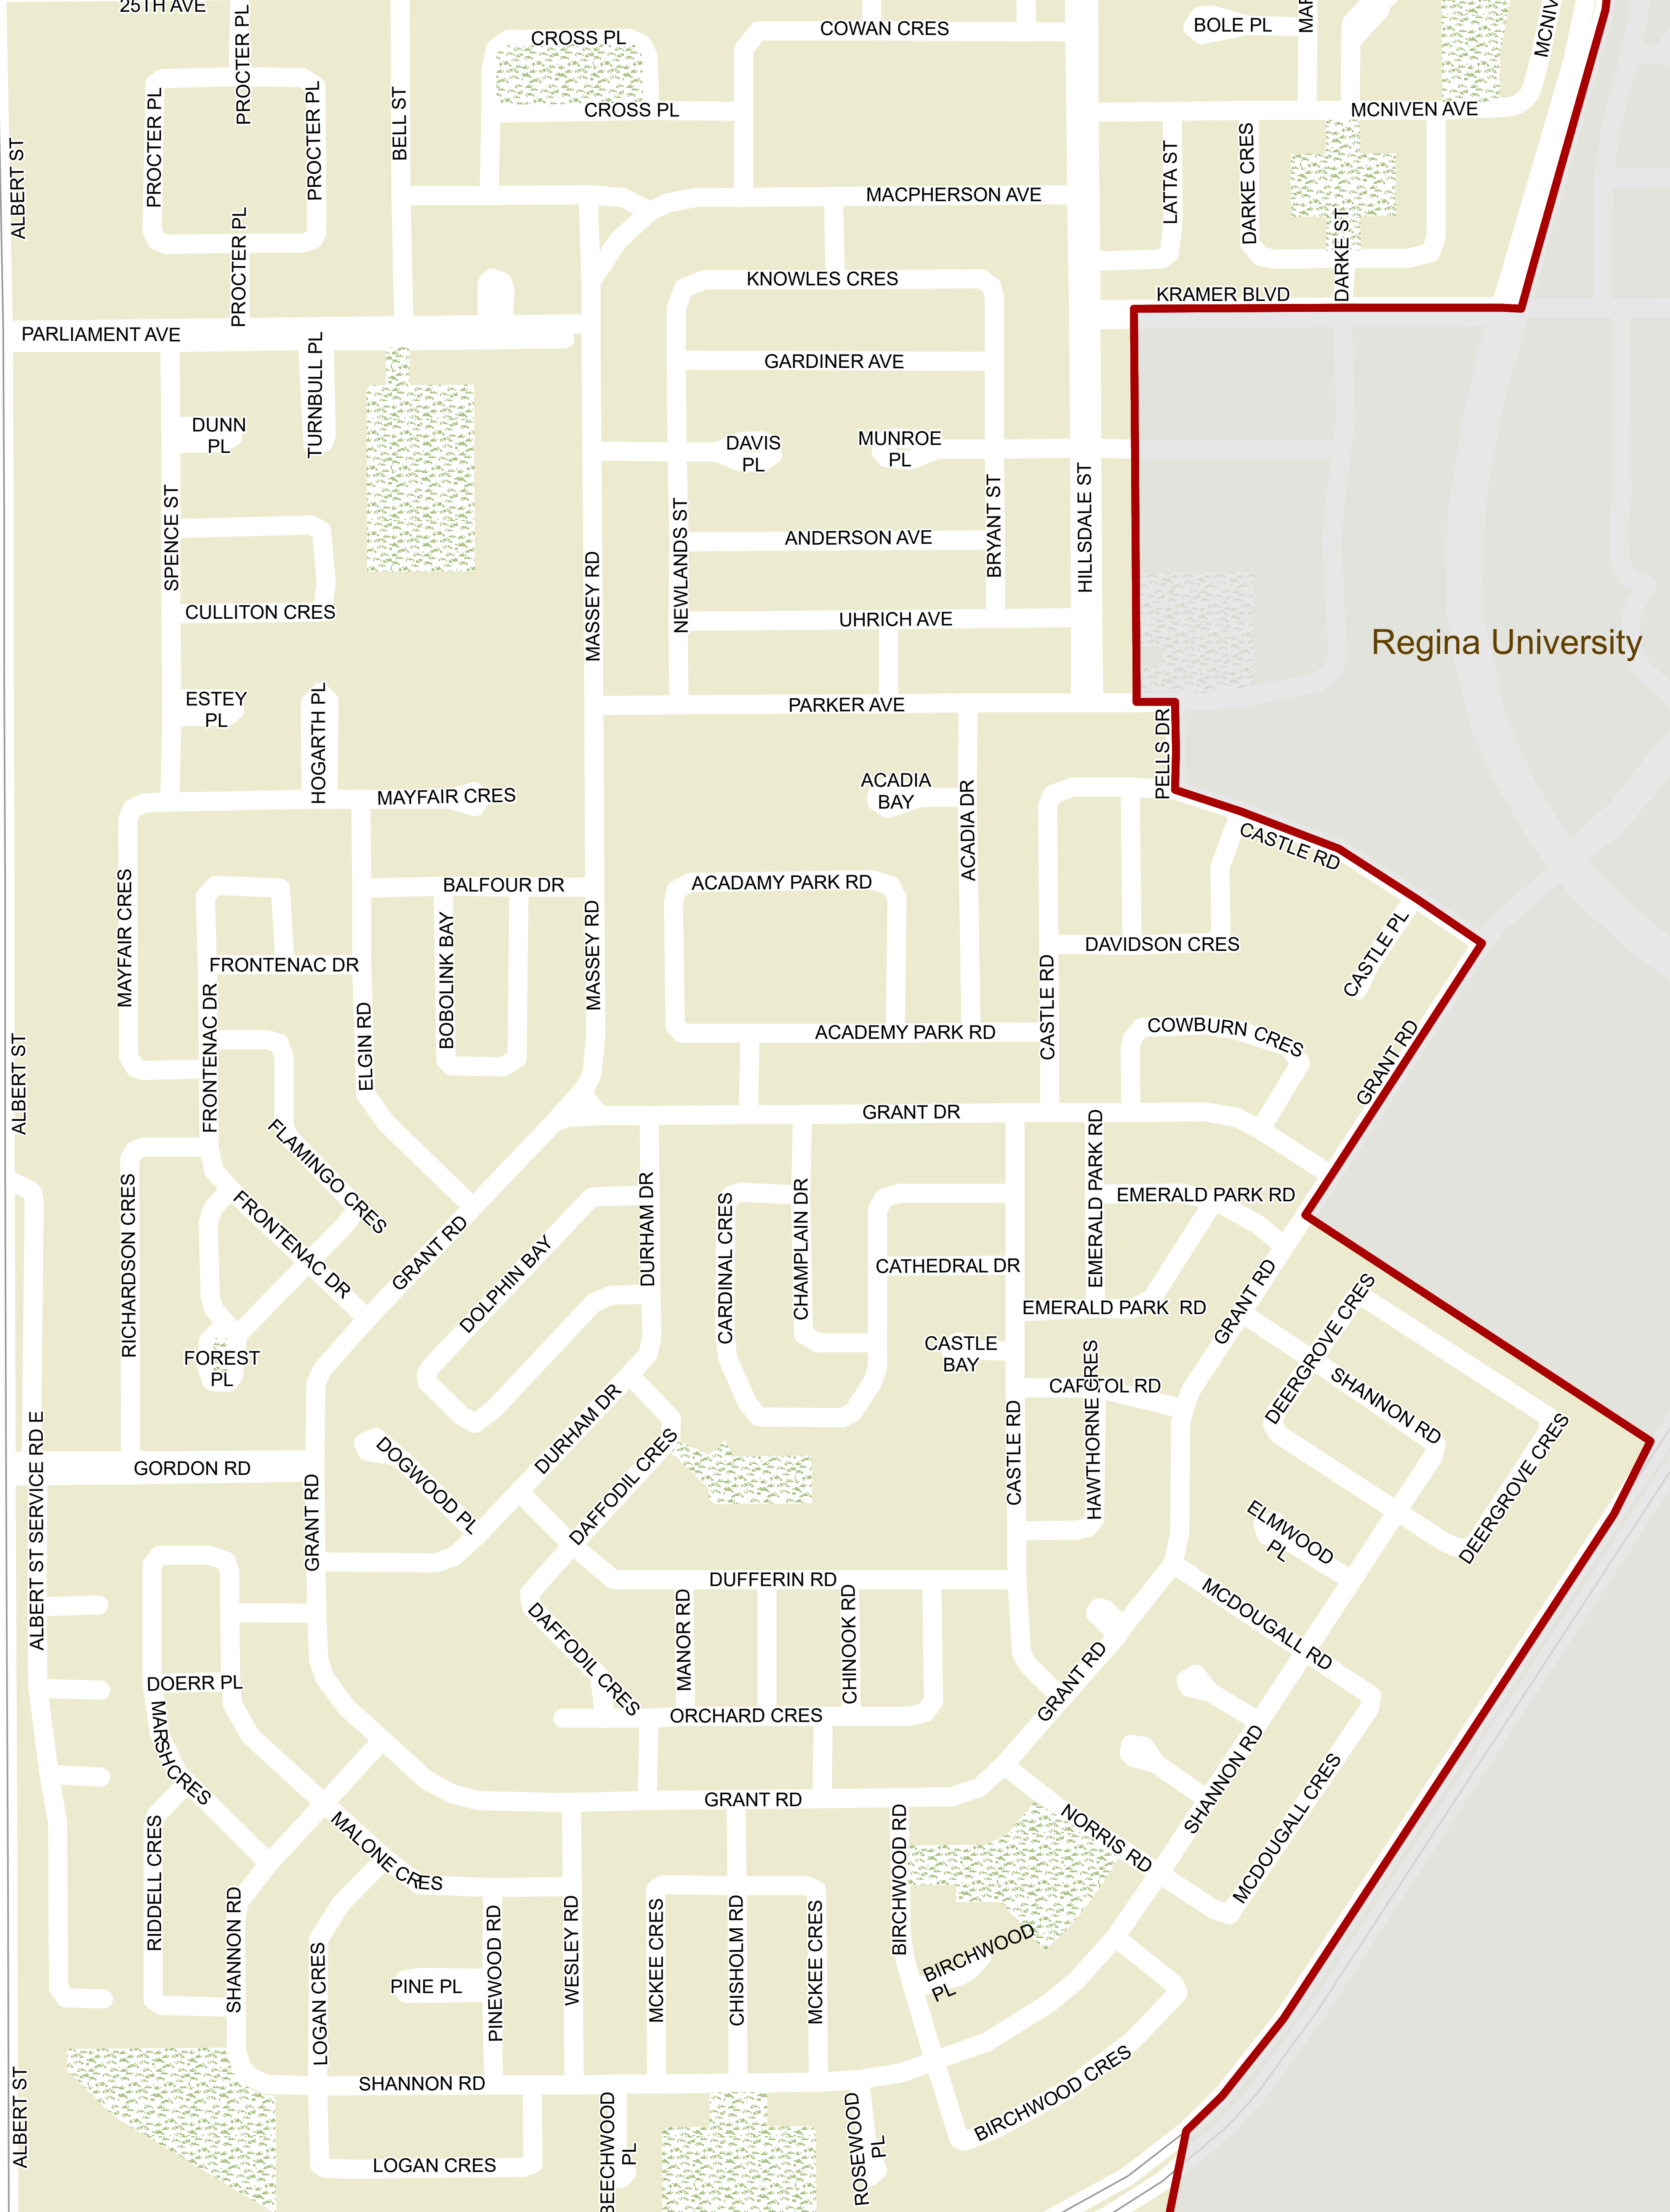

2022 Saskatchewan
Constituency Boundaries
Commission

34

Regina South Albert

LEGEND

- Constituency
- Urban Municipality
- Water
- Park
- Highway
- Railway

LOCATION WITHIN REGINA

Creation Date: 06/29/2022

Version: 1.0

Map 1 of 1

Regina Lakeview

Regina University

Regina Pasqua

CITY LIMIT

CITY LIMIT

CITY LIMIT

City View Estates

White City-Qu'appelle

Lumsden-Morse