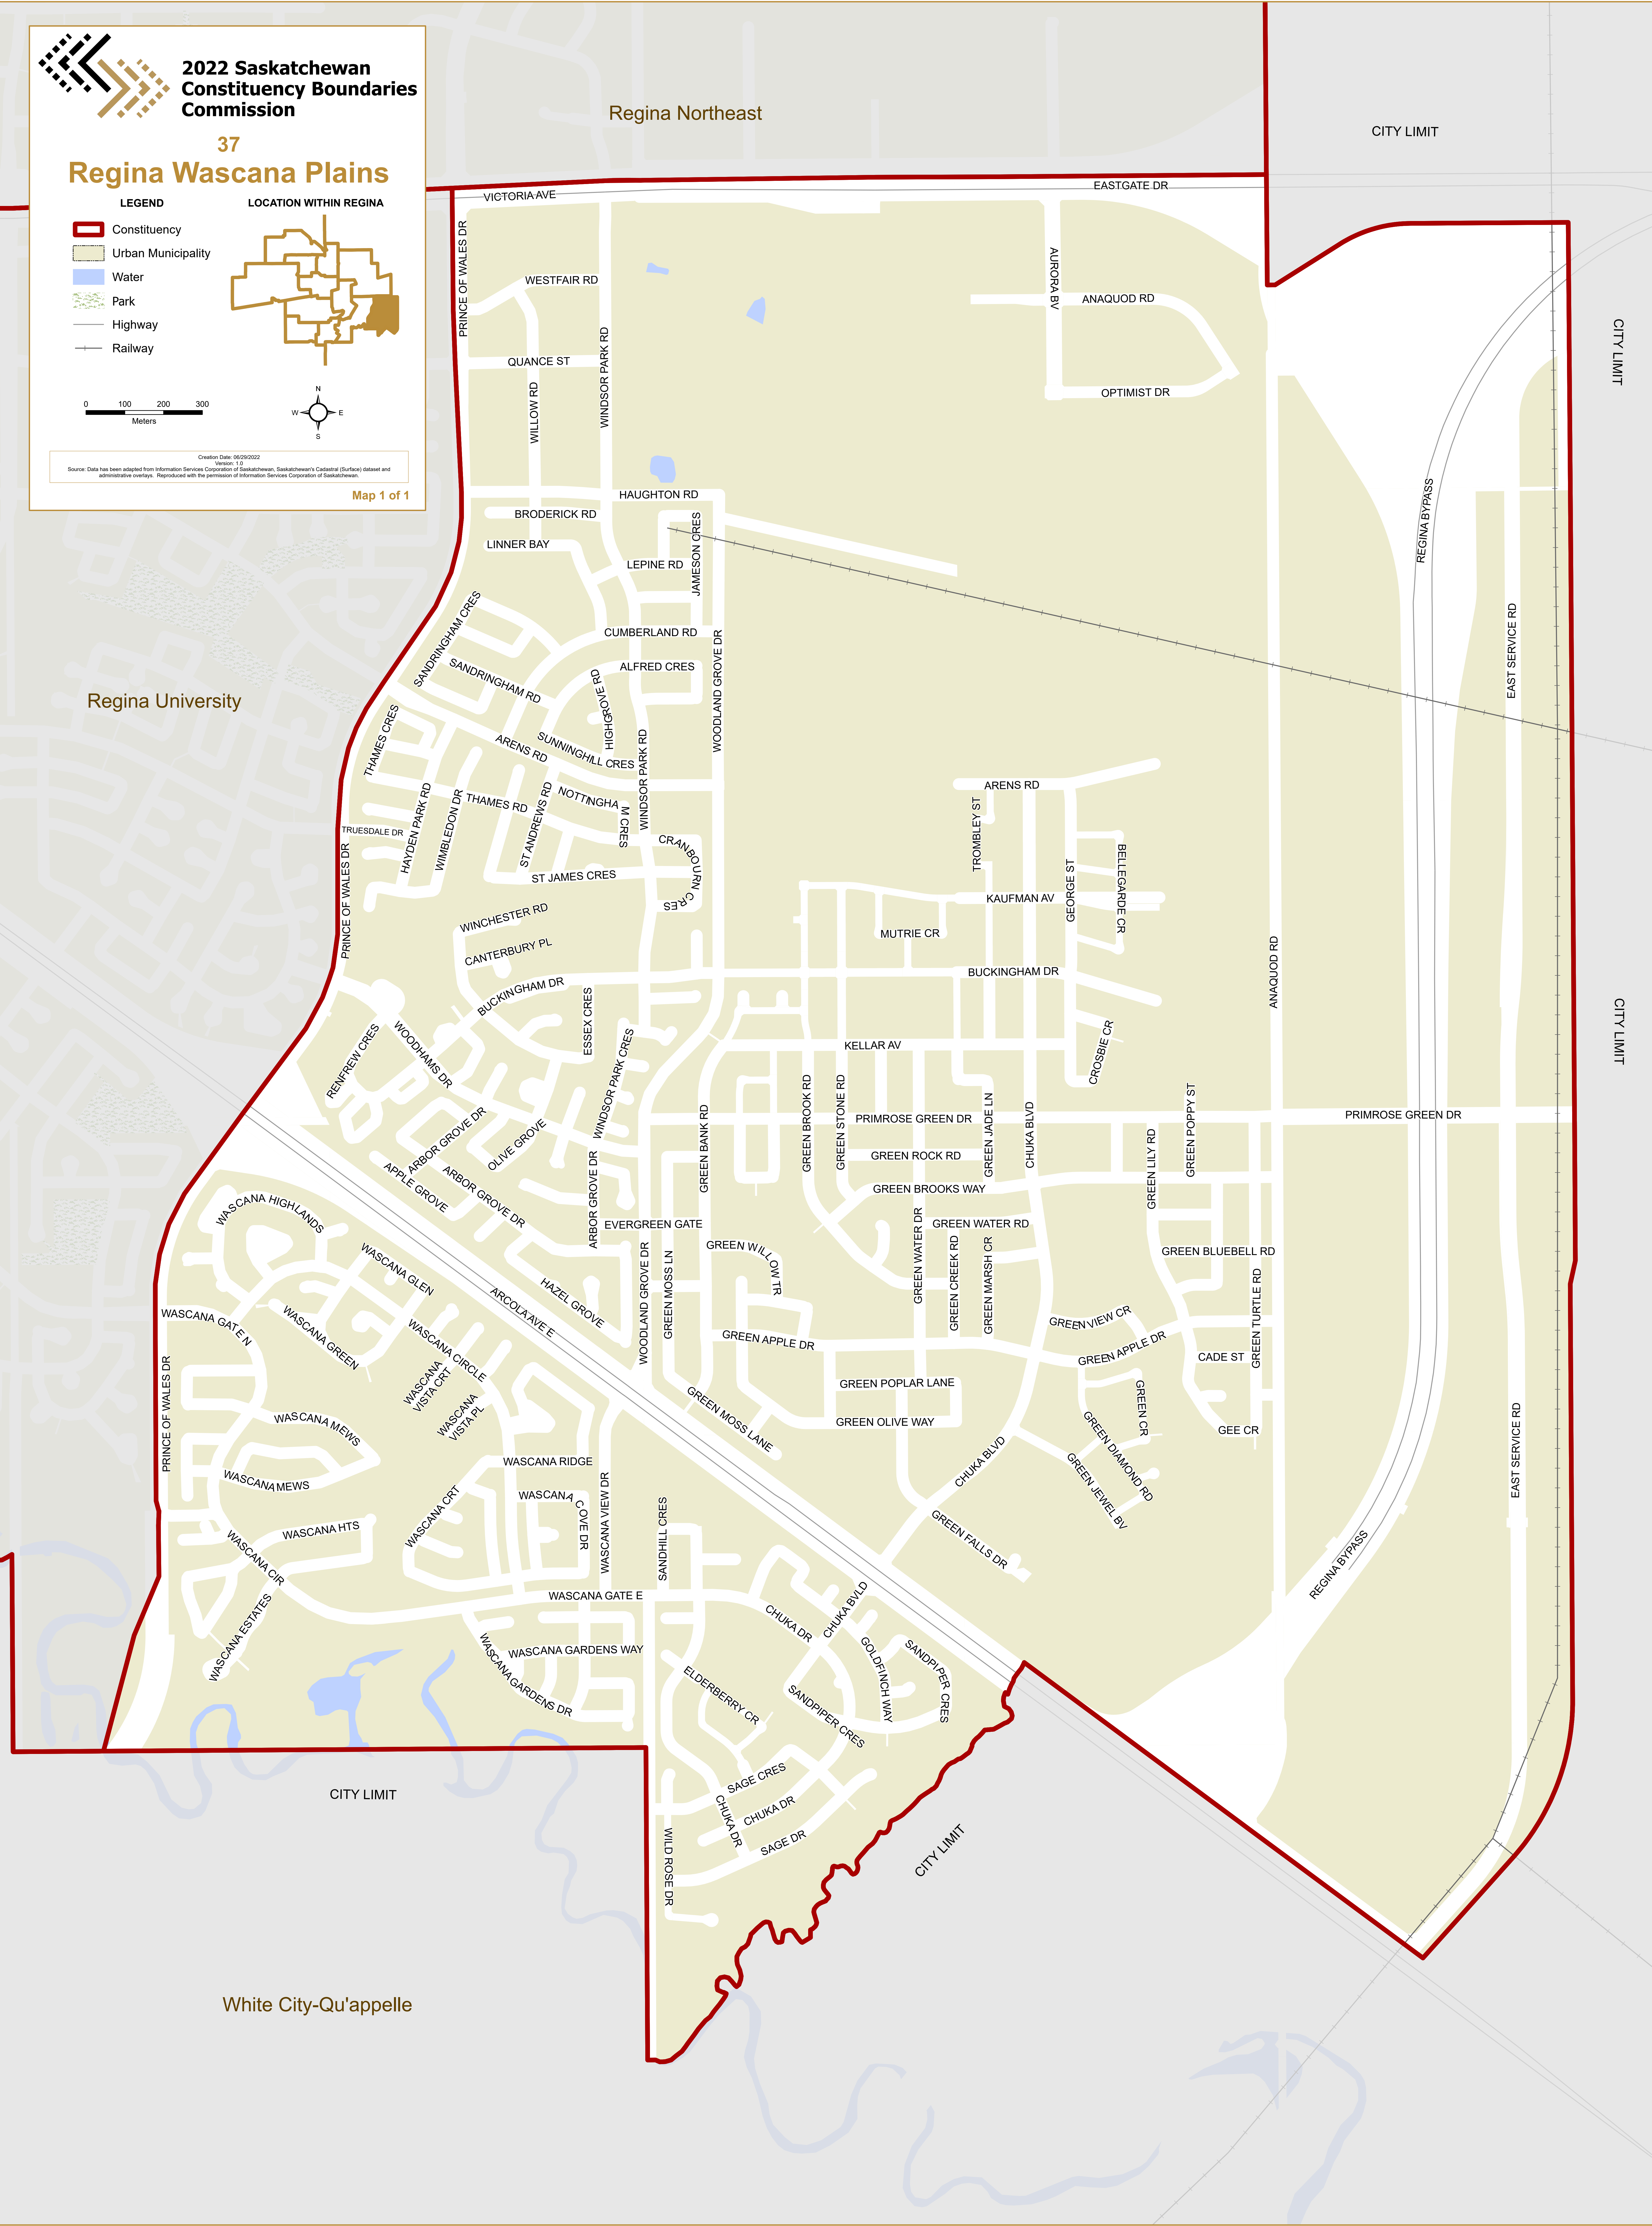

LEGEND

- Constituency
- Urban Municipality
- Water
- Park
- Highway
- Railway

LOCATION WITHIN REGINA

Creation Date: 06/29/2022

Version: 1.0

Map 1 of 1

Regina Northeast

CITY LIMIT

Regina University

CITY LIMIT

White City-Qu'Appelle