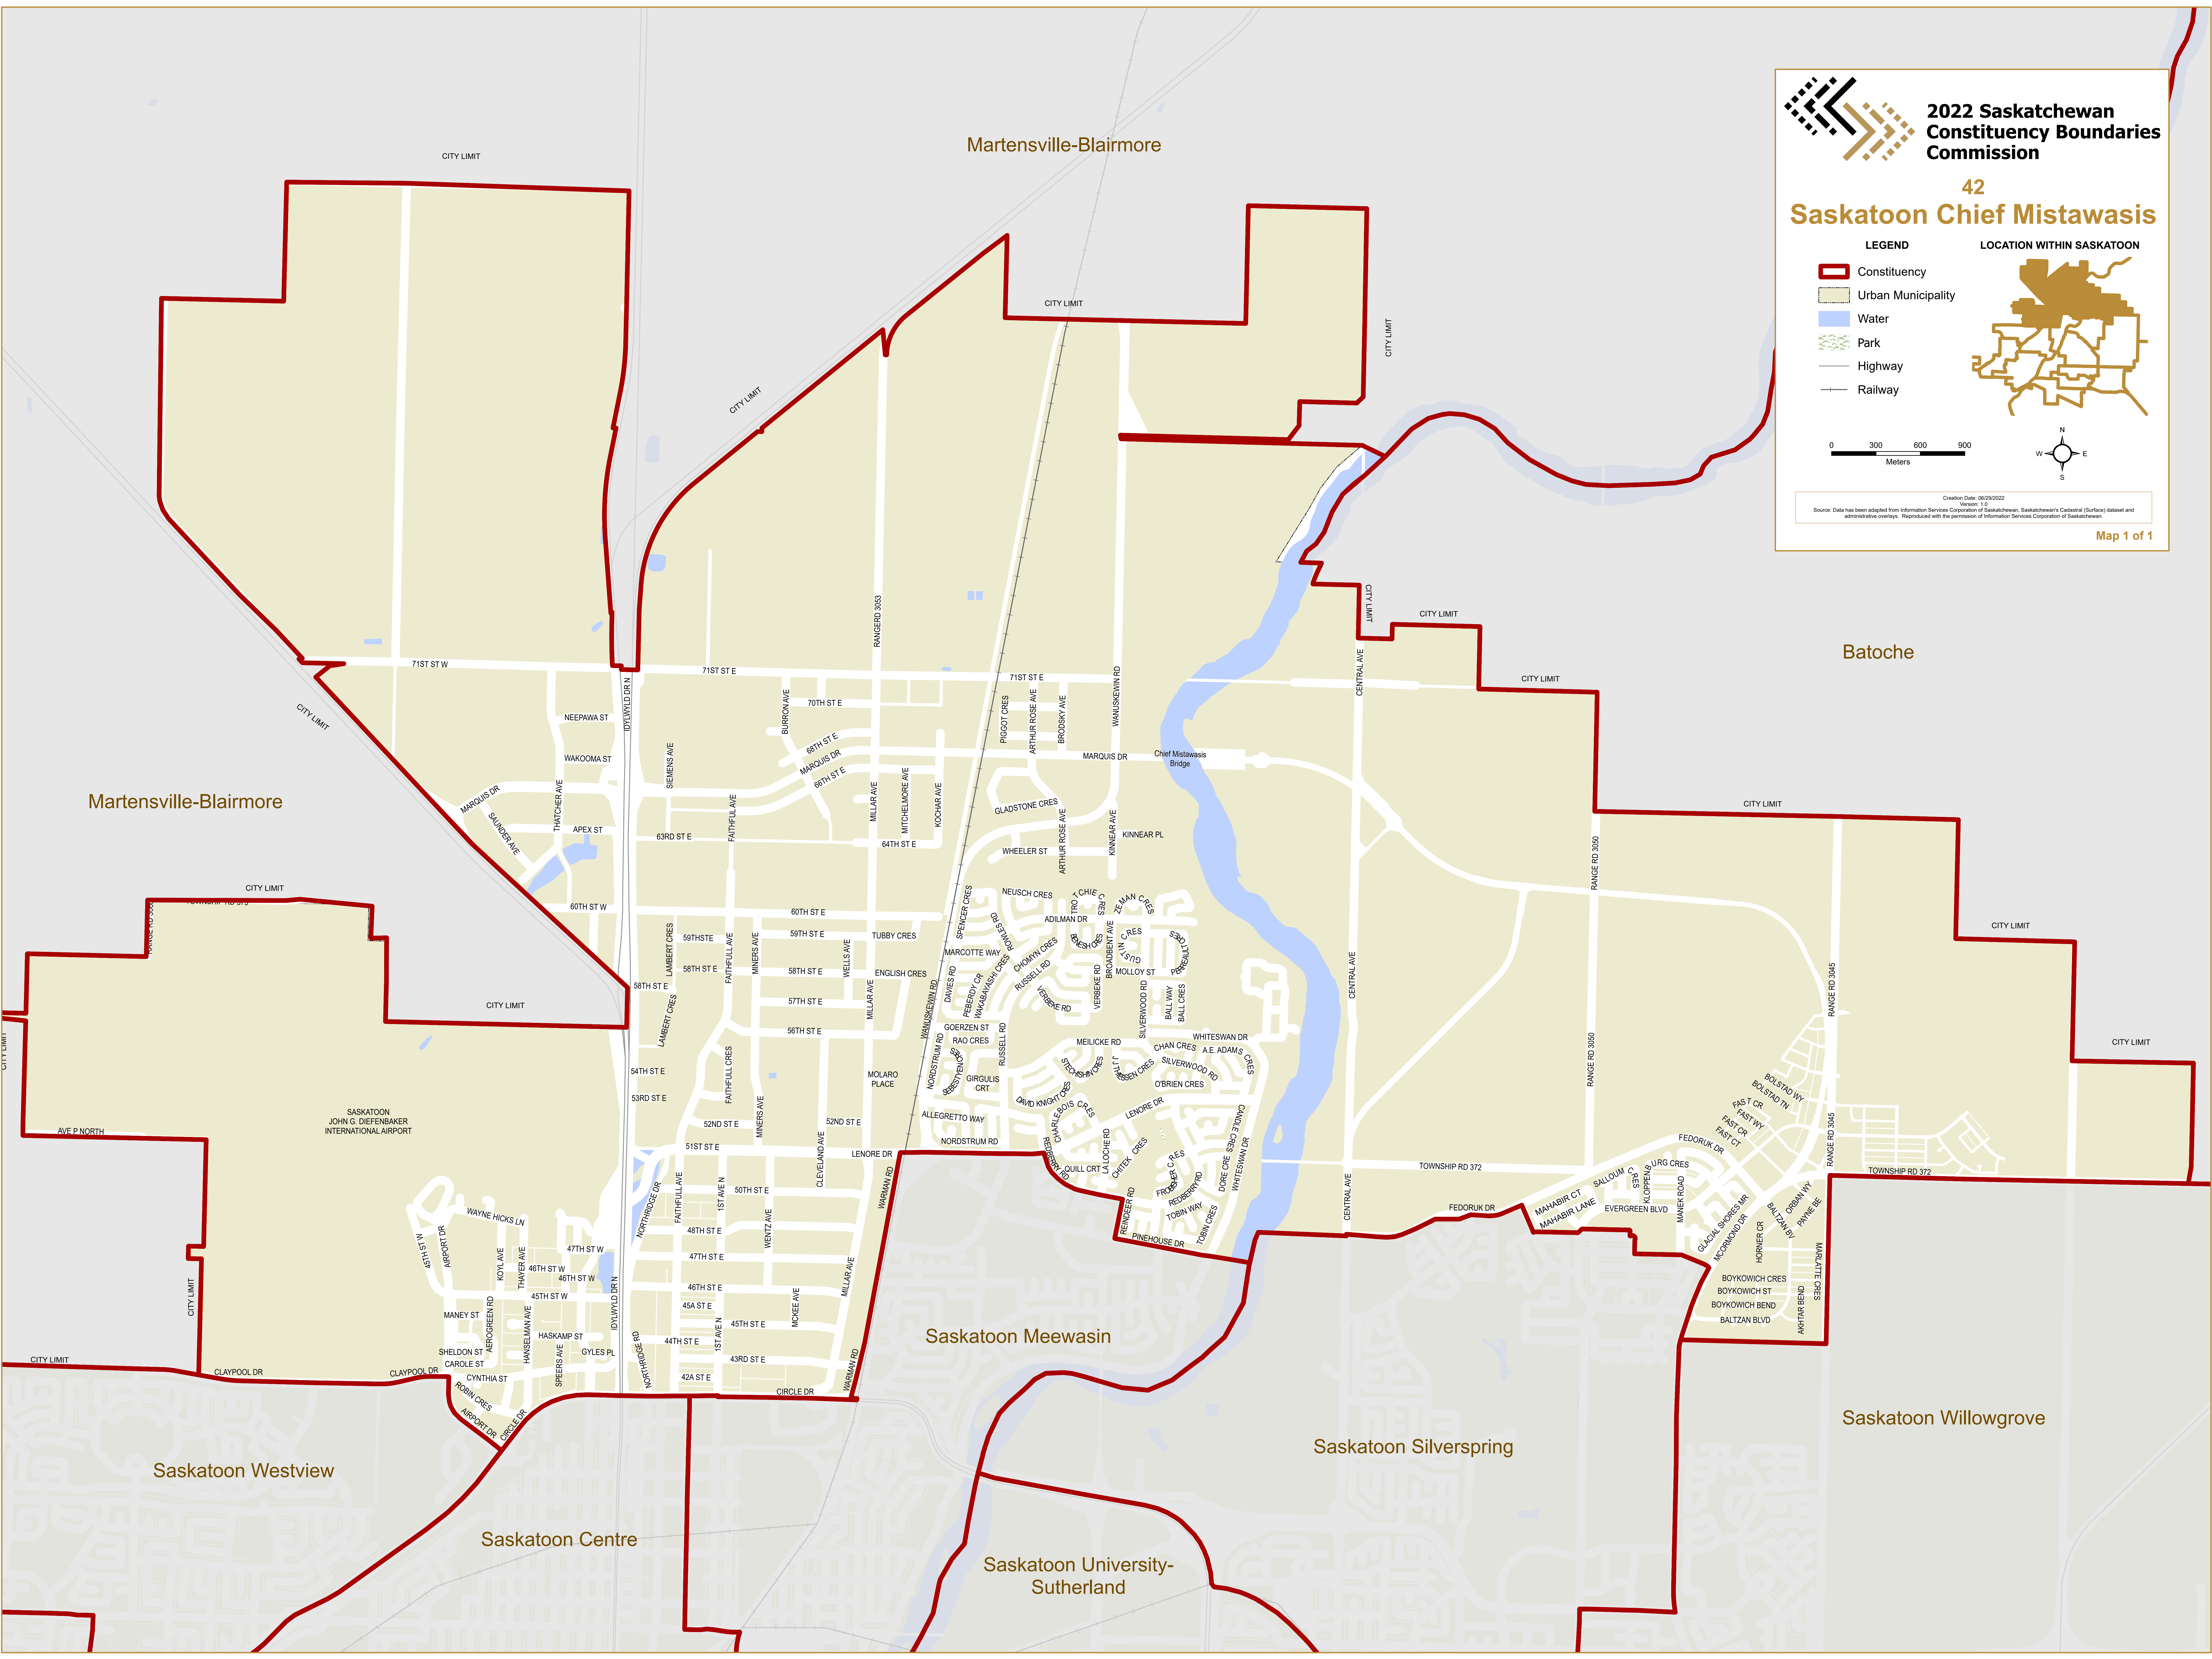

2022 Saskatchewan
Constituency Boundaries
Commission

42

Saskatoon Chief Mistawasis

1. **LEGEND**
2. Constituency
   - Urban Municipality
   - Water
   - Park
   - Highway
   - Railway

LOCATION WITHIN SASKATOON

Map 1 of 1