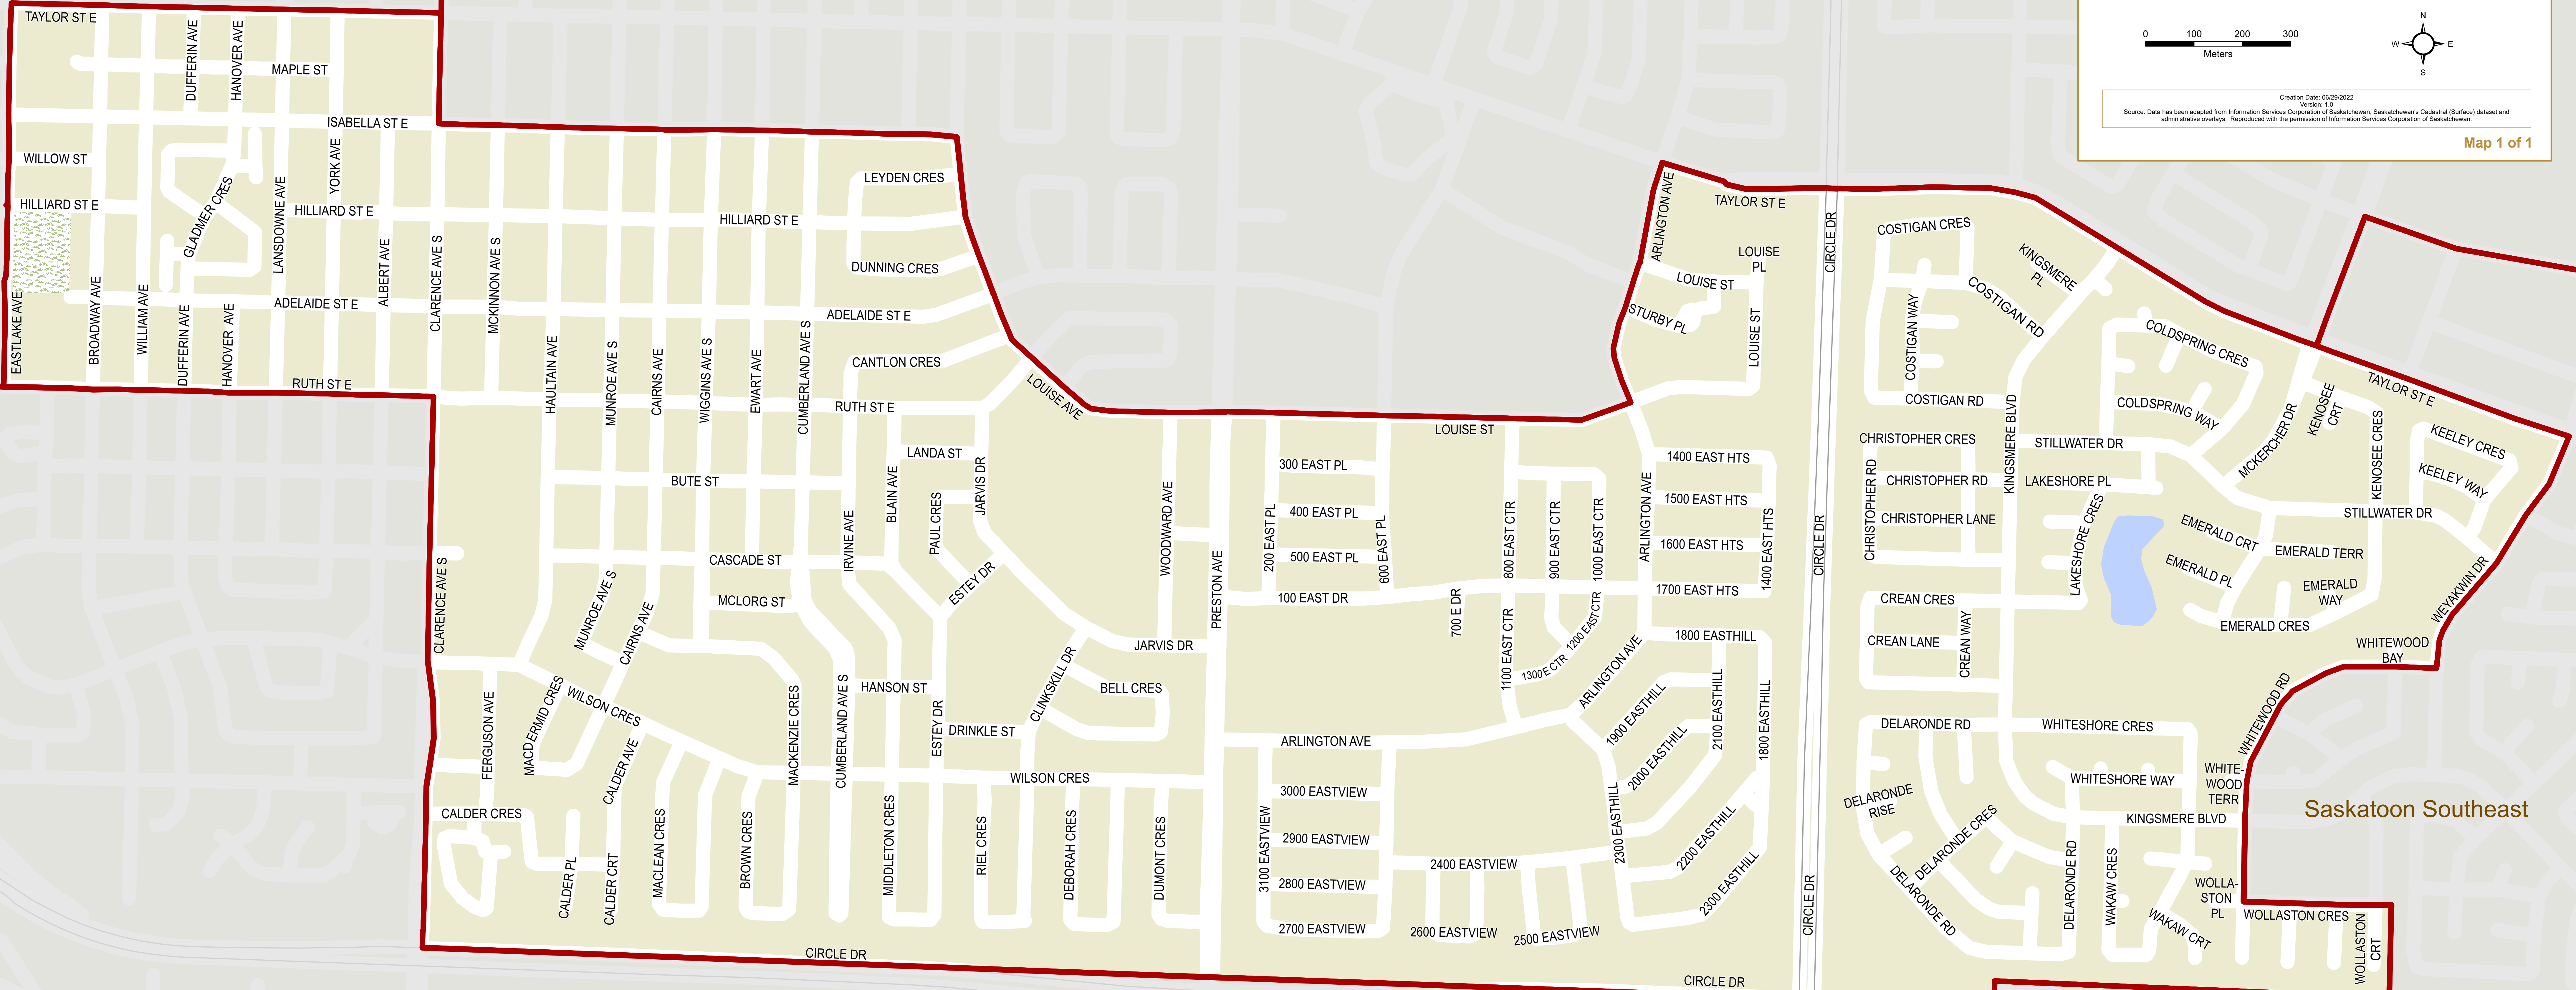

Saskatoon University-Sutherland

Saskatoon Nutana

Saskatoon Churchill-Wildwood

**2022 Saskatchewan
Constituency Boundaries
Commission**

44

Saskatoon Eastview

LEGEND

- Constituency
- Urban Municipality
- Water
- Park
- Highway
- Railway

LOCATION WITHIN SASKATOON

0 100 200 300
Meters

Creation Date: 06/26/2022
Version: 1.0
Source: Data has been adapted from Information Services Corporation of Saskatchewan, Saskatchewan's Cadstral (Surface) dataset and administrative overlays. Reproduced with the permission of Information Services Corporation of Saskatchewan.

Map 1 of 1

Saskatoon Southeast

Saskatoon Stonebridge

Dakota-Arm River

CITY LIMIT

CITY LIMIT