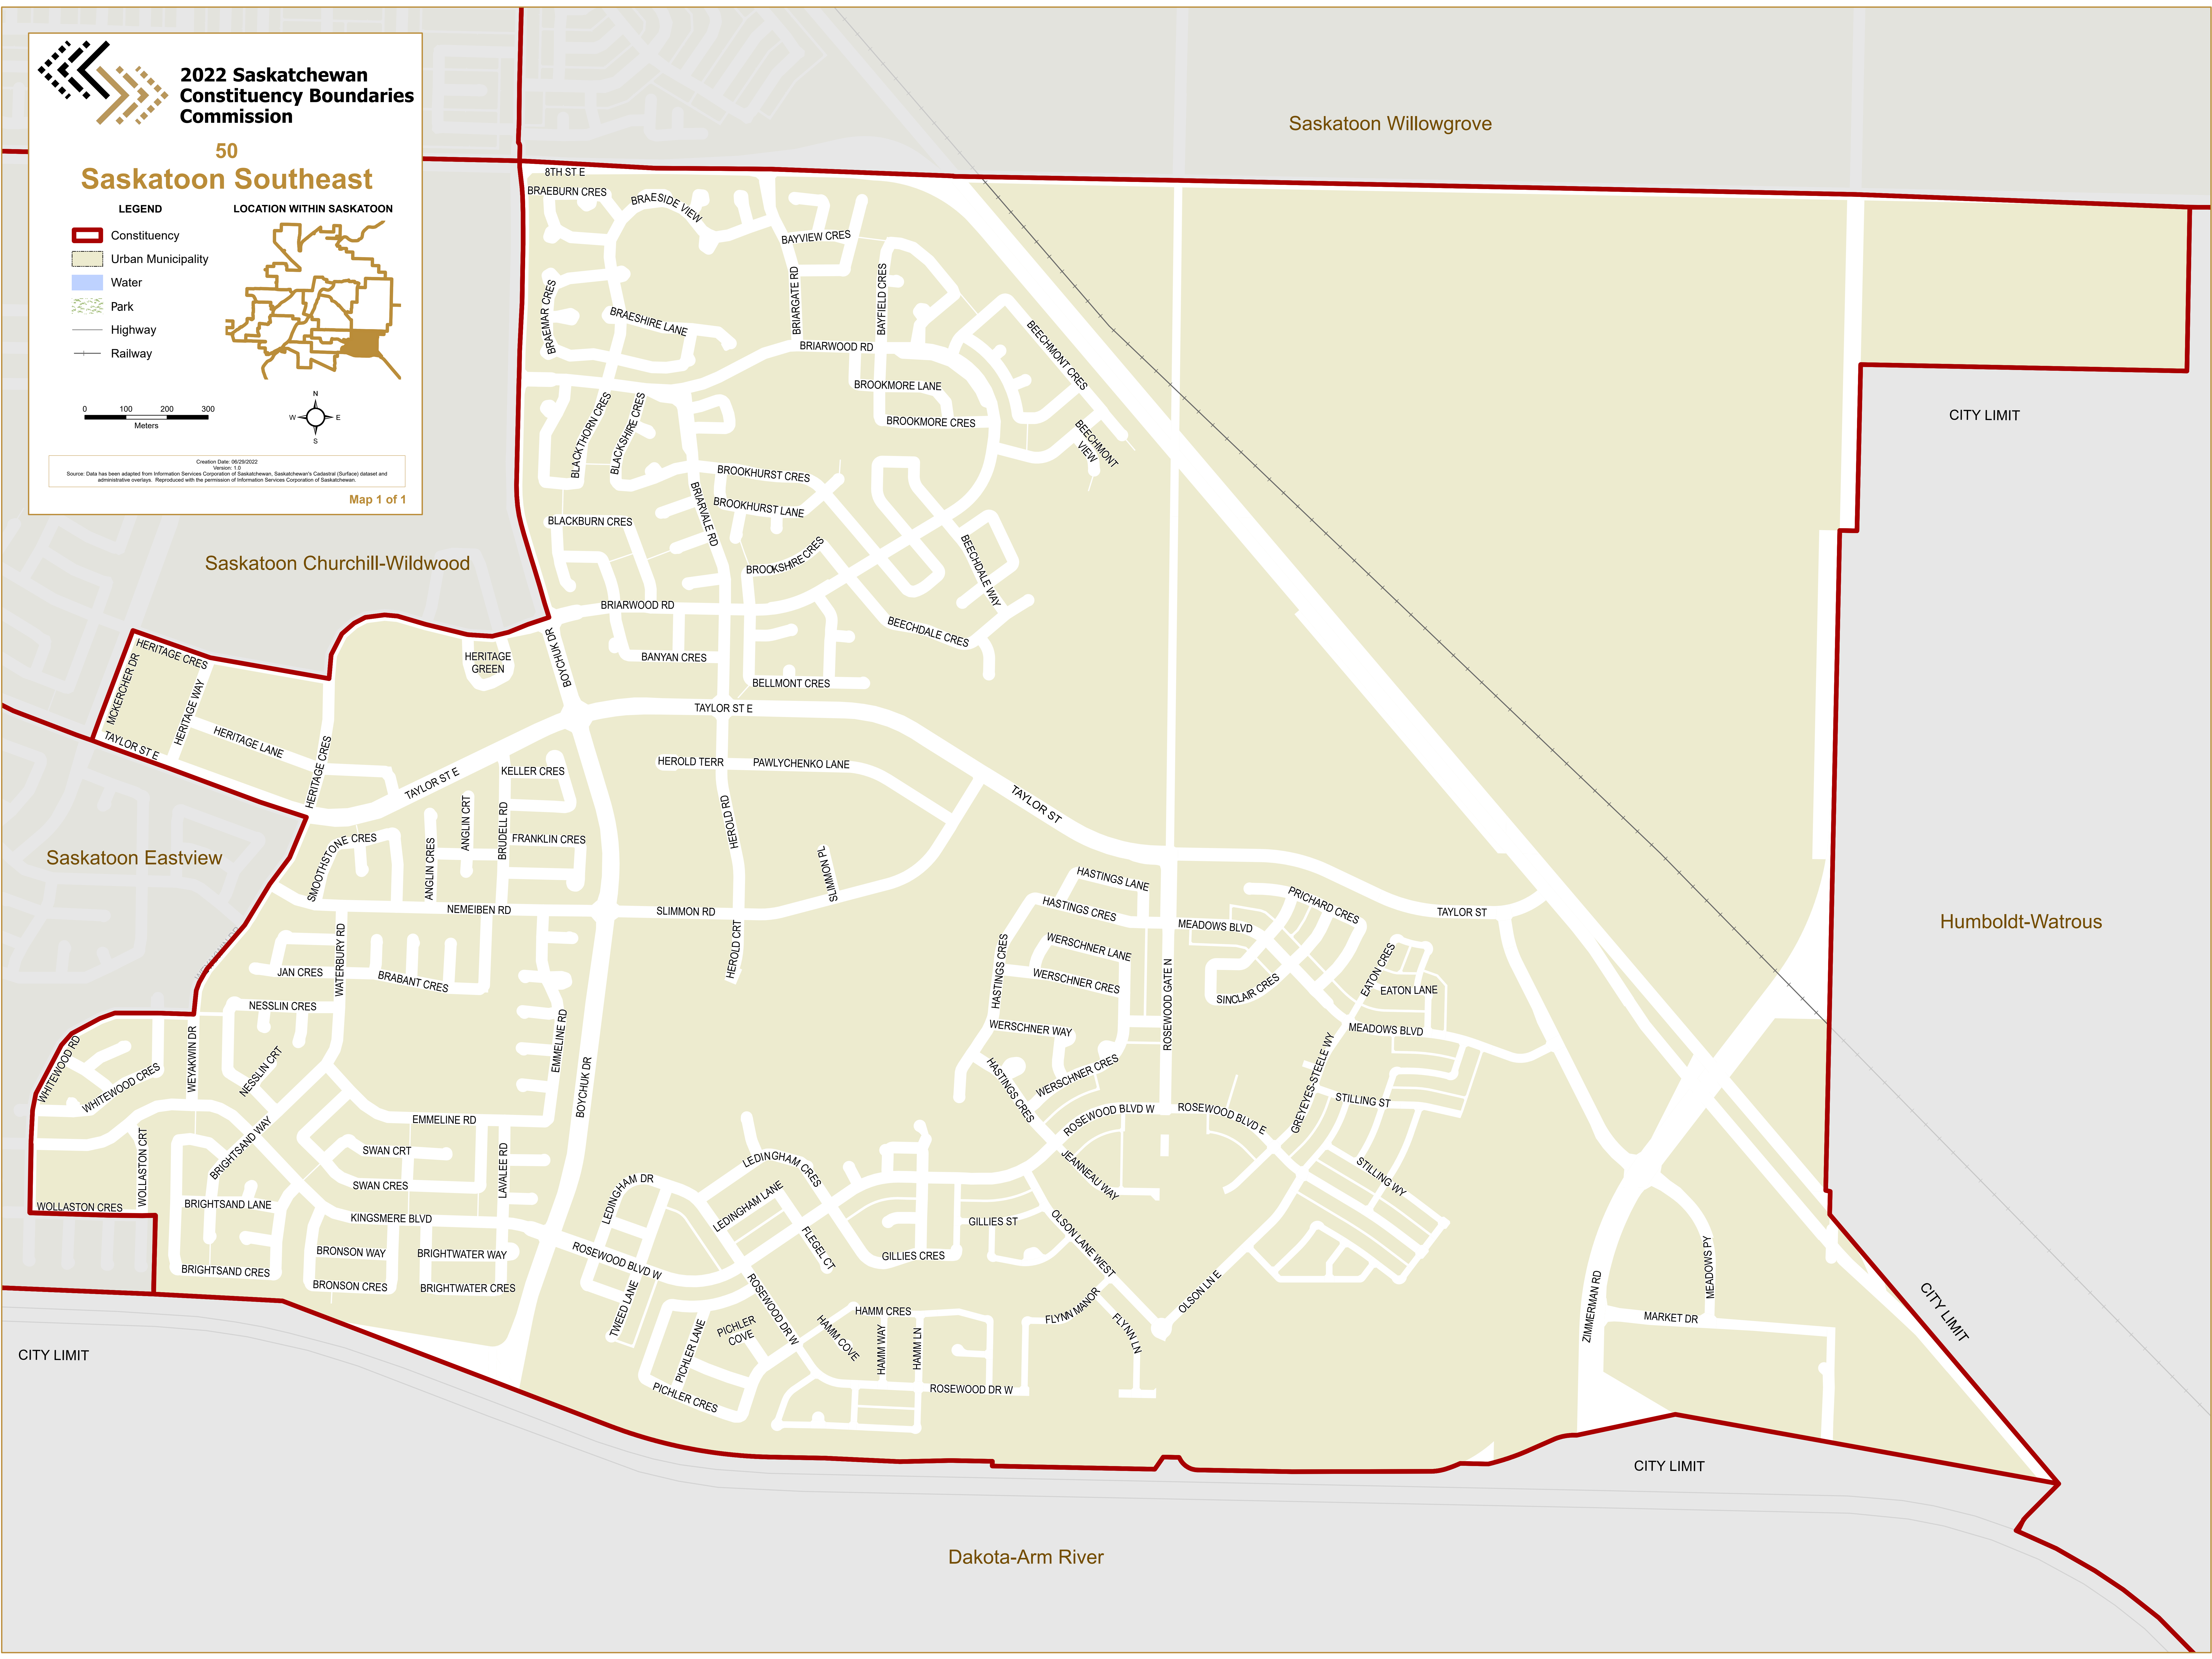

**2022 Saskatchewan
Constituency Boundaries
Commission**

50

Saskatoon Southeast

LEGEND   **LOCATION WITHIN SASKATOON**

- Constituency
- Urban Municipality
- Water
- Park
- Highway
- Railway

Map 1 of 1

Saskatoon Willowgrove

CITY LIMIT

Humboldt-Watrous

CITY LIMIT

CITY LIMIT

Dakota-Arm River

Saskatoon Churchill-Wildwood

Saskatoon Eastview

CITY LIMIT

8TH ST E
BRAEBURN CRES
BRAESIDE VIEW
BAYVIEW CRES
BRIARGATE RD
BAYFIELD CRES
BEECHMONT CRES
BEECHMONT VIEW
BEECHDALE WAY
BEECHDALE CRES
BROOKMORE LANE
BROOKMORE CRES
BROOKHURST CRES
BROOKHURST LANE
BROOKSHIRE CRES
BRIARWOOD RD
BRIARWOOD RD
BRIARWOOD RD
BRYAN CRES
BELLMONT CRES
TAYLOR ST E
HEROLD TERR
PAWLYCHENKO LANE
TAYLOR ST
HEROLD RD
HEROLD CRT
PL N NOUNIUMS
HASTINGS LANE
HASTINGS CRES
MEADOWS BLVD
PRICHARD CRES
TAYLOR ST
WERSCHNER LANE
WERSCHNER CRES
ROSEWOOD GATE N
SINCLAIR CRES
EATON CRES
EATON LANE
WERSCHNER WAY
WERSCHNER CRES
HASTINGS CRES
ROSEWOOD BLVD W
ROSEWOOD BLVD E
GREYEVES-STEELE WY
MEADOWS BLVD
STILLING ST
STILLING WY
JEANNEAU WAY
OLSON LANE WEST
OLSON LANE
FLYNN MANOR
FLYNN LN
HASTINGS CRES
WERSCHNER CRES
ROSEWOOD BLVD W
ROSEWOOD BLVD E
GREYEVES-STEELE WY
STILLING ST
STILLING WY
JEANNEAU WAY
OLSON LANE WEST
OLSON LANE
FLYNN MANOR
FLYNN LN
HASTINGS CRES
WERSCHNER CRES
ROSEWOOD BLVD W
ROSEWOOD BLVD E
GREYEVES-STEELE WY
MEADOWS BLVD
STILLING ST
STILLING WY
JEANNEAU WAY
OLSON LANE WEST
OLSON LANE
FLYNN MANOR
FLYNN LN
HASTINGS CRES
WERSCHNER CRES
ROSEWOOD BLVD W
ROSEWOOD BLVD E
GREYEVES-STEELE WY
MEADOWS BLVD
STILLING ST
STILLING WY
JEANNEAU WAY
OLSON LANE WEST
OLSON LANE
FLYNN MANOR
FLYNN LN