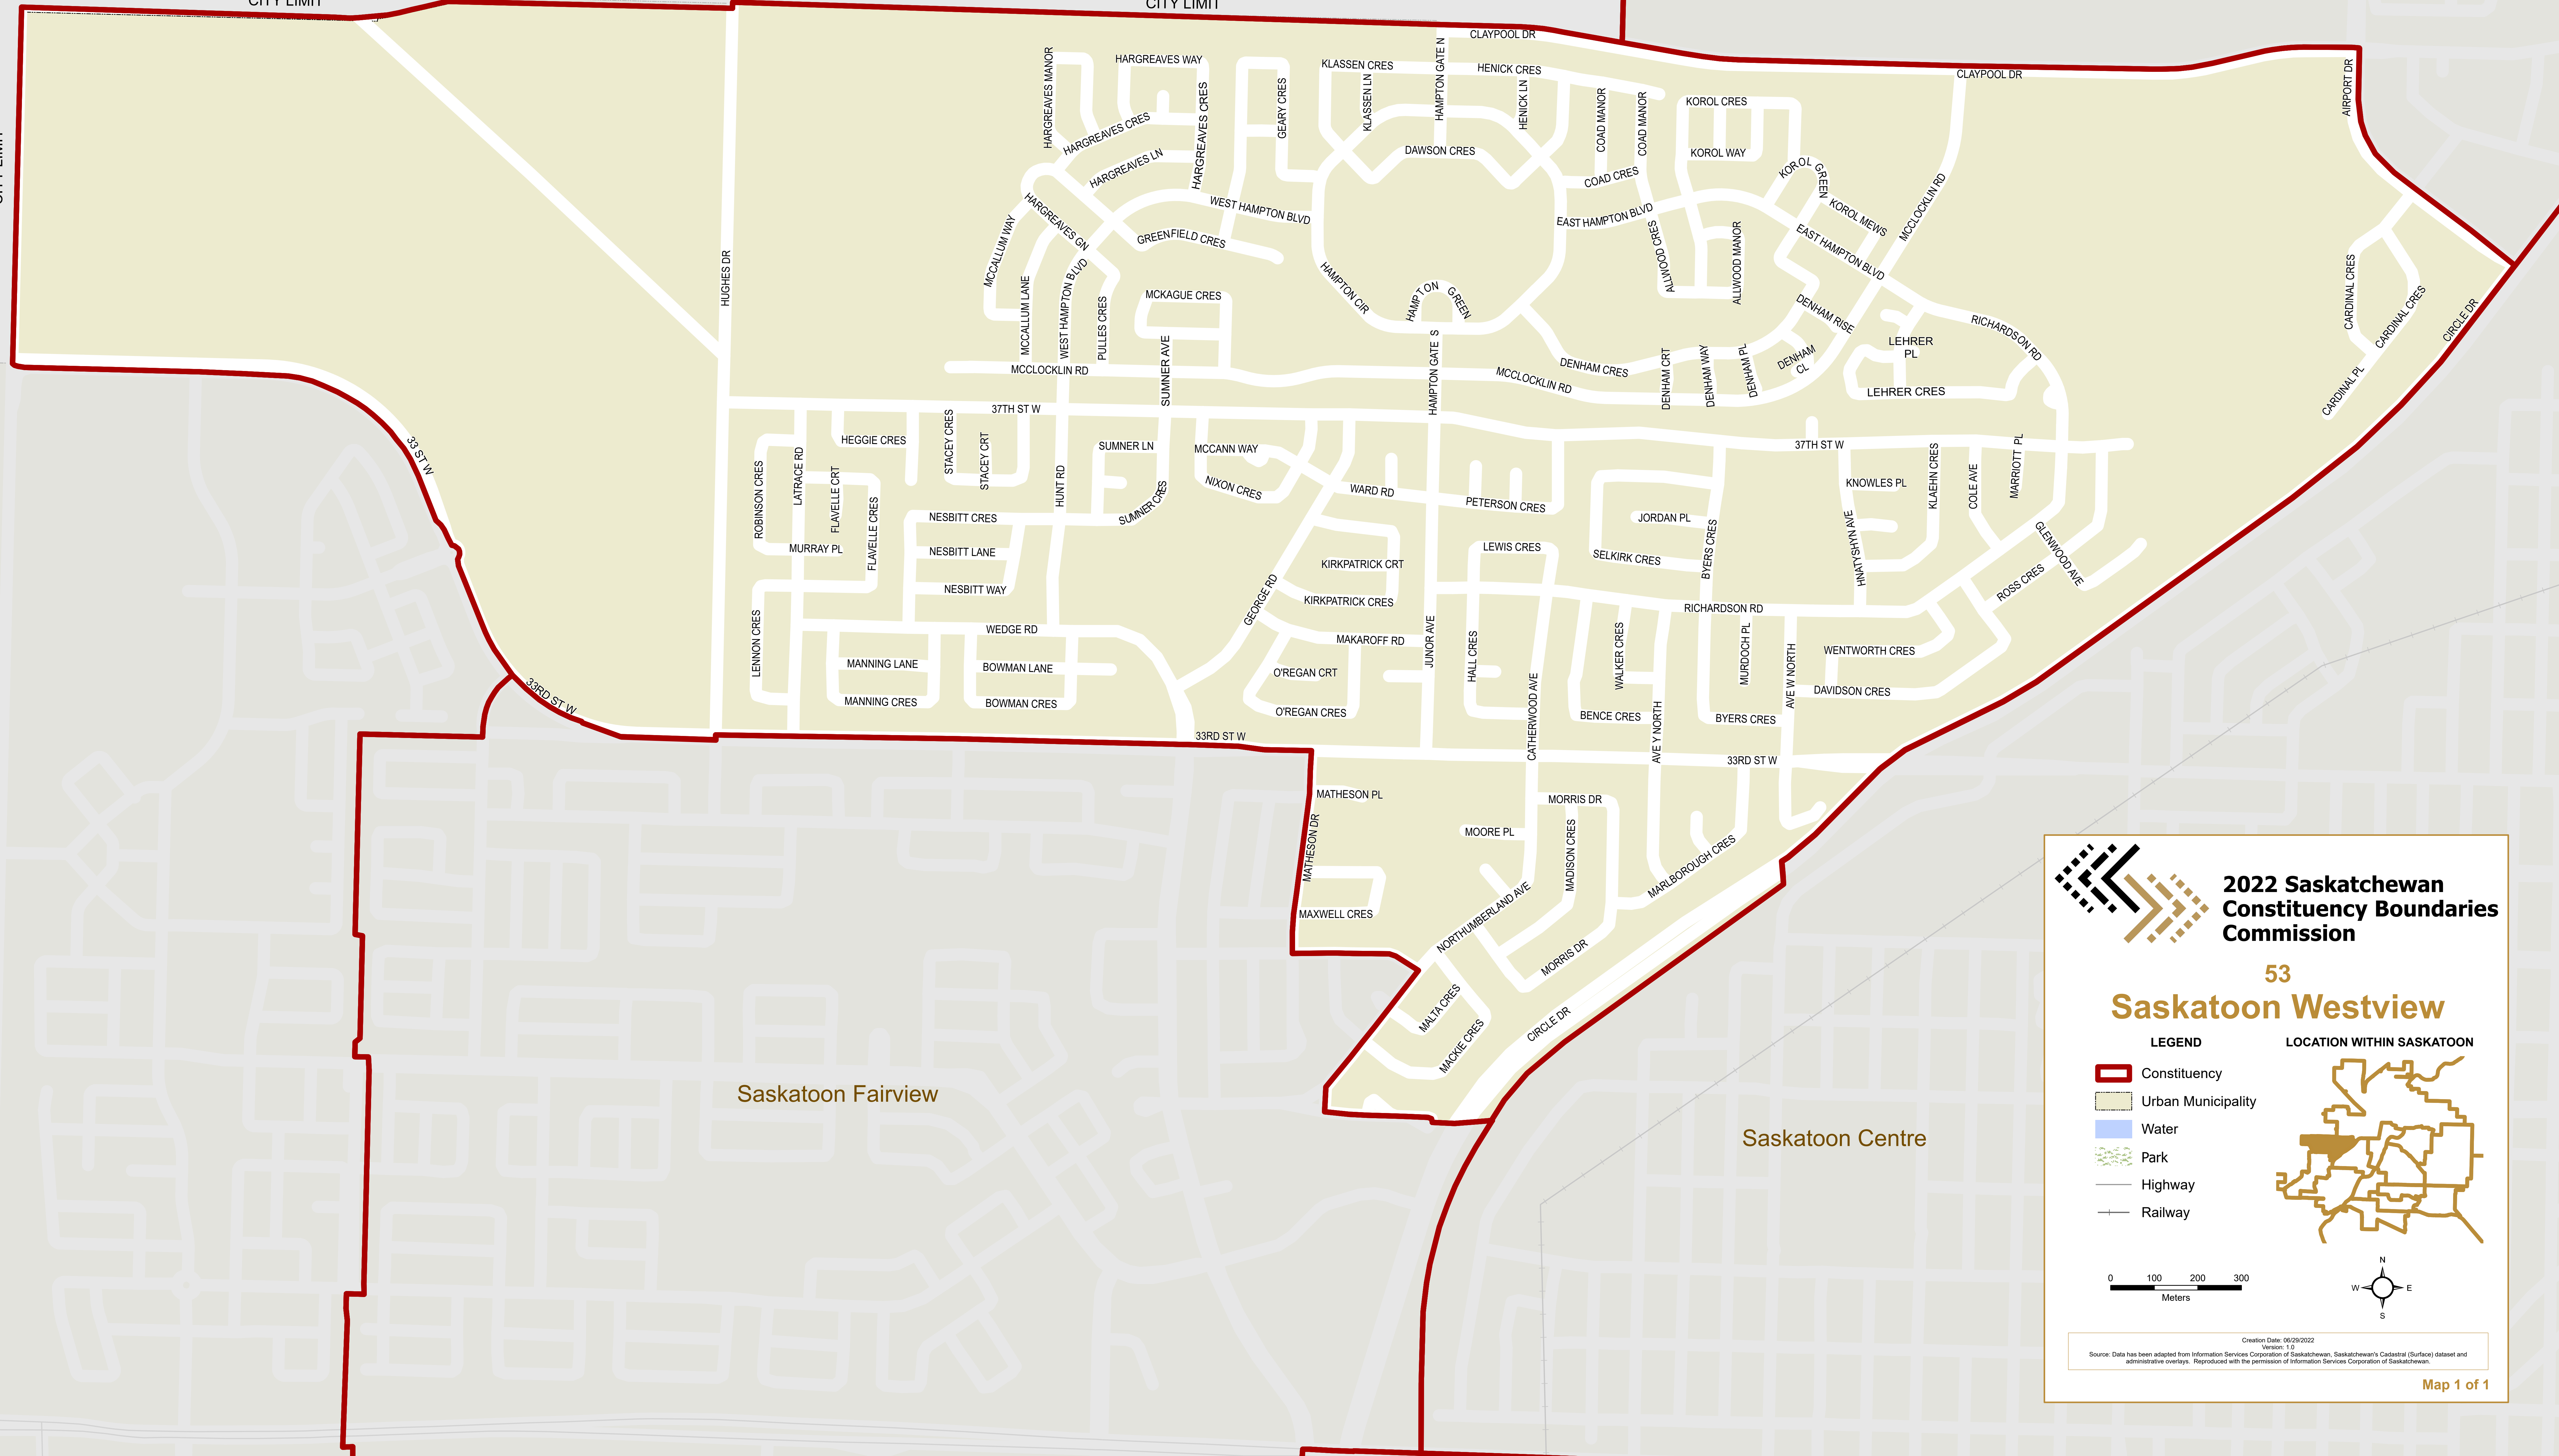

Martensville-Blairmore

Saskatoon Chief Mistawasis

CITY LIMIT

CITY LIMIT

CITY LIMIT

CITY LIMIT

**2022 Saskatchewan
Constituency Boundaries
Commission**

**53
Saskatoon Westview**

LEGEND

- Constituency
- Urban Municipality
- Water
- Park
- Highway
- Railway

LOCATION WITHIN SASKATOON

0 100 200 300
Meters

Creation Date: 06/29/2022
Version: 1.0
Source: Data has been adapted from Information Services Corporation of Saskatchewan, Saskatchewan's Central (Surface) dataset and administrative overlays. Reproduced with the permission of Information Services Corporation of Saskatchewan.

Map 1 of 1