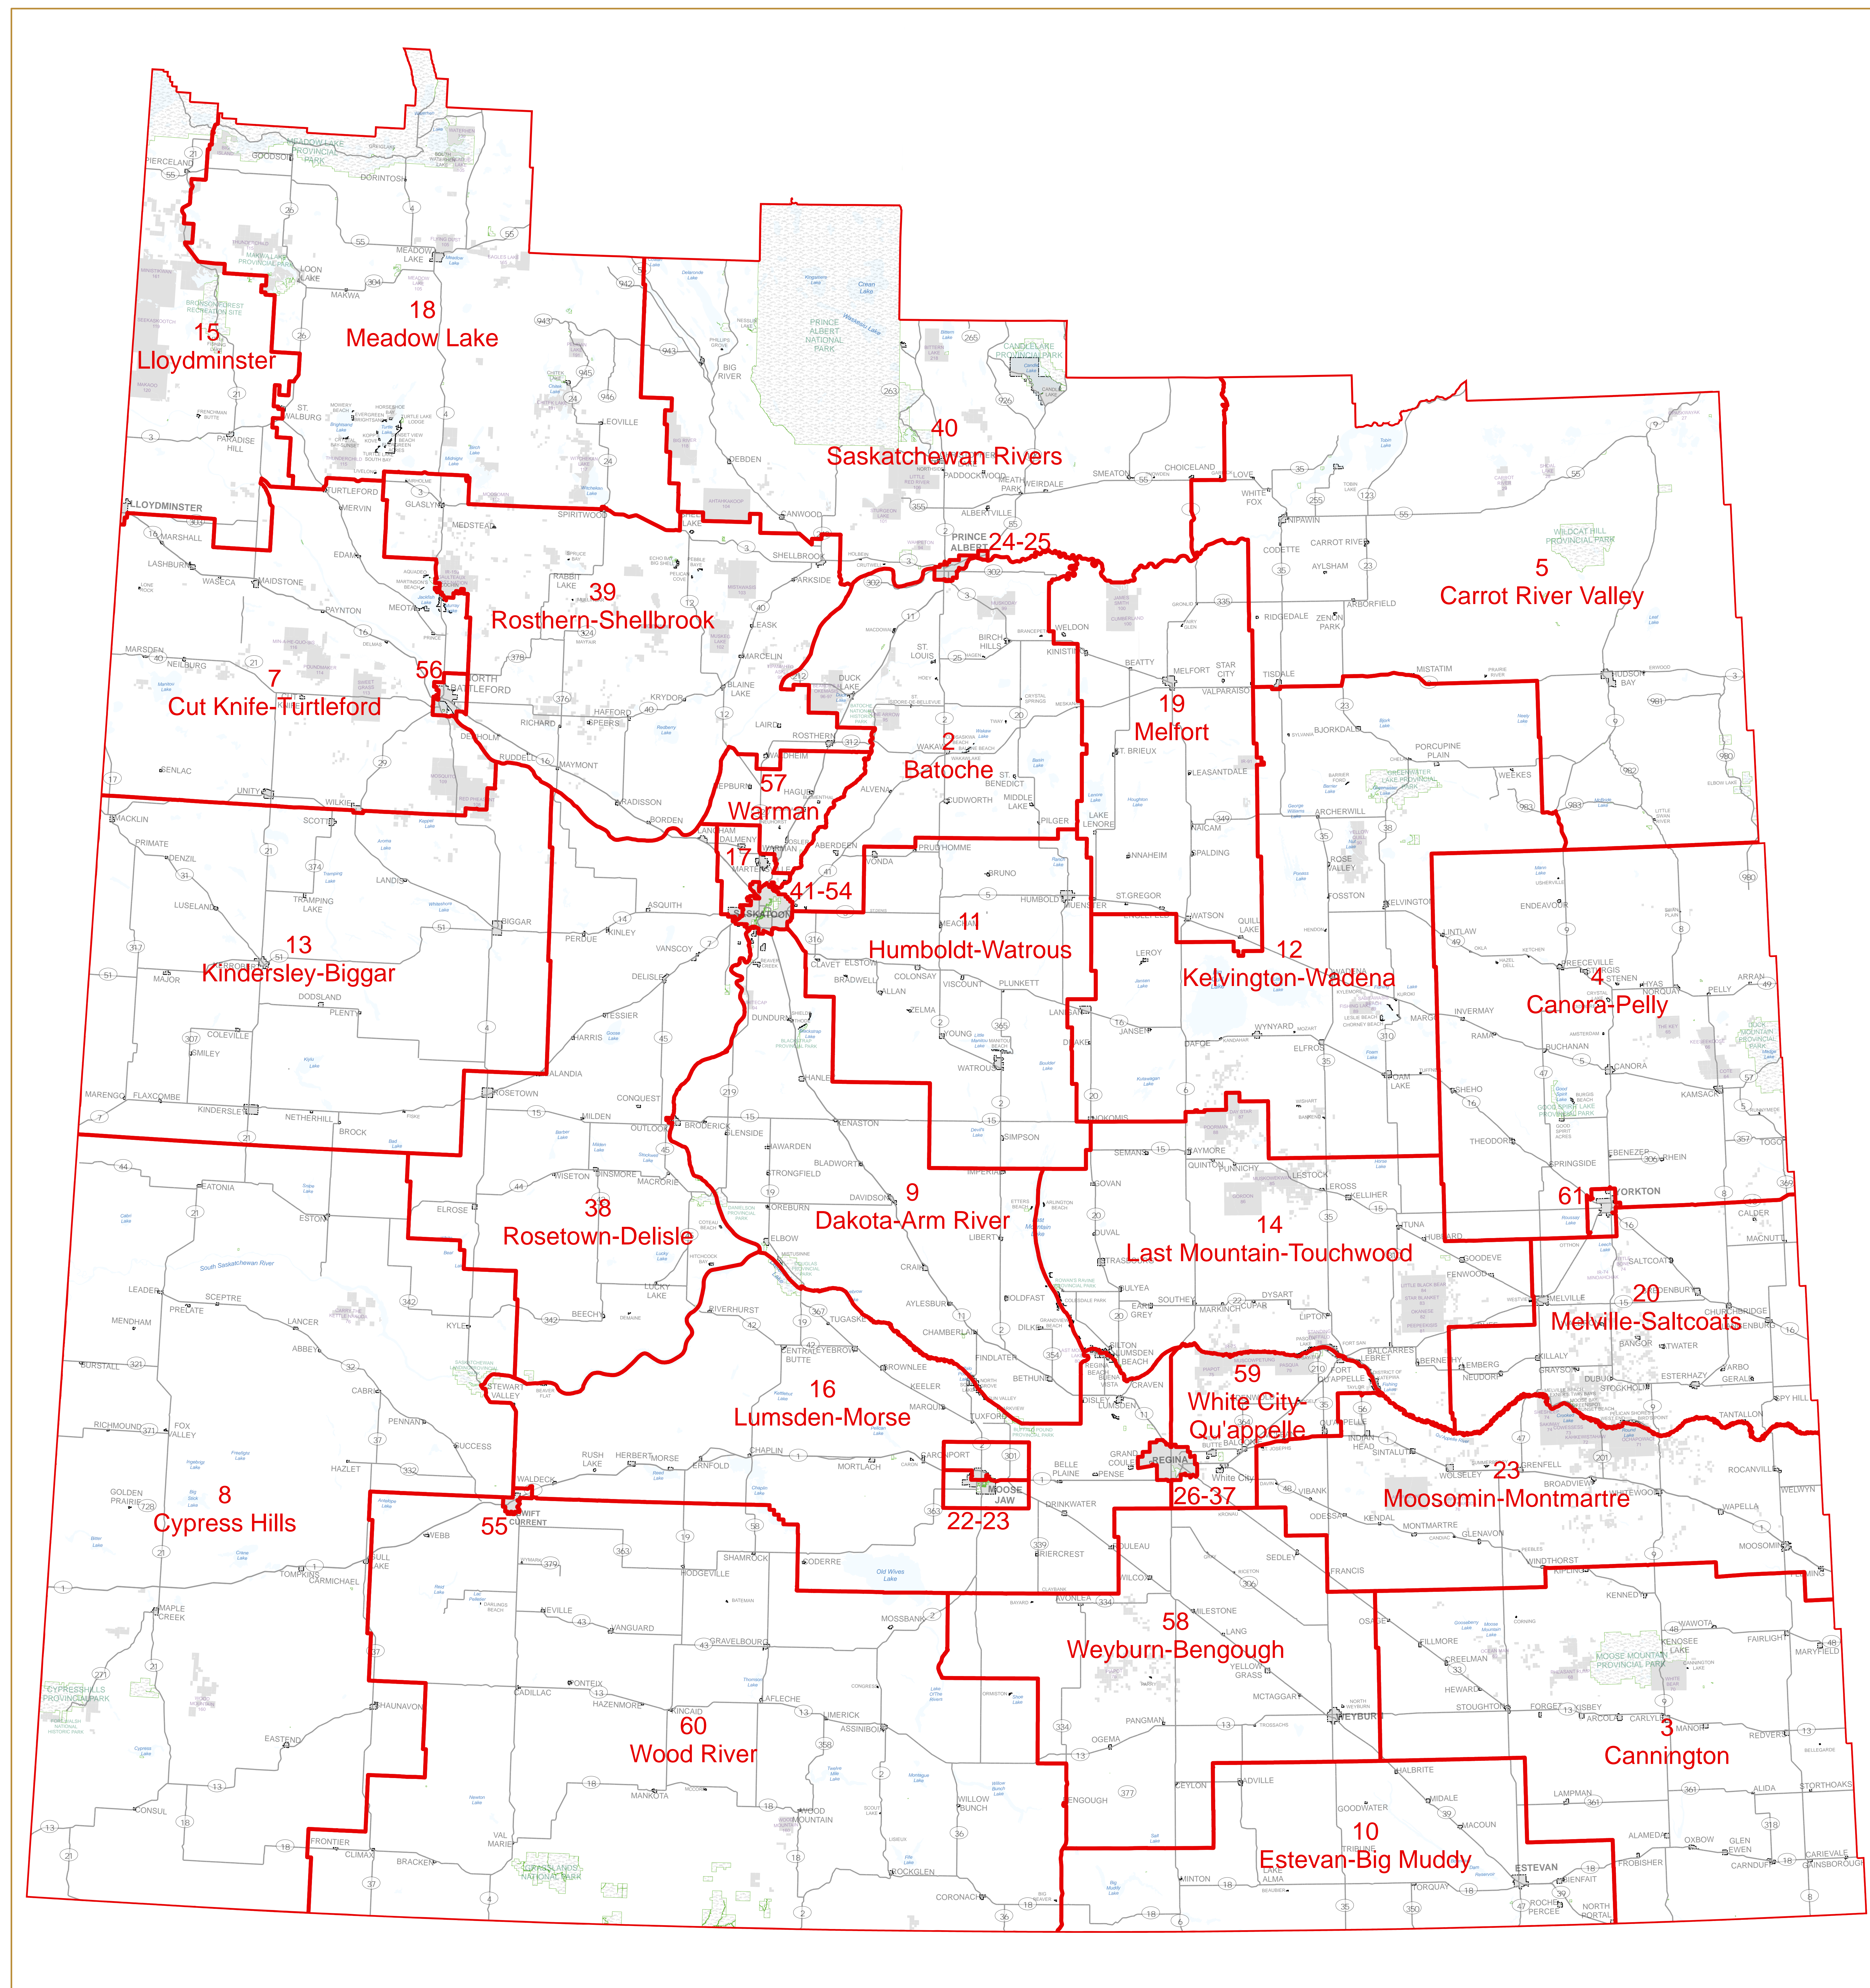

2022 Saskatchewan Constituency Boundaries Commission

Map of Proposed Southern Provincial Constituencies

- 17 Martensville-Blairmore
- 22-23 Moose Jaw
- 24-25 Prince Albert
- 26-37 Regina
- 41-54 Saskatoon
- 55 Swift Current
- 56 The Battlefords
- 61 Yorkton

Creation Date: 06/29/2022

Version: 1.0