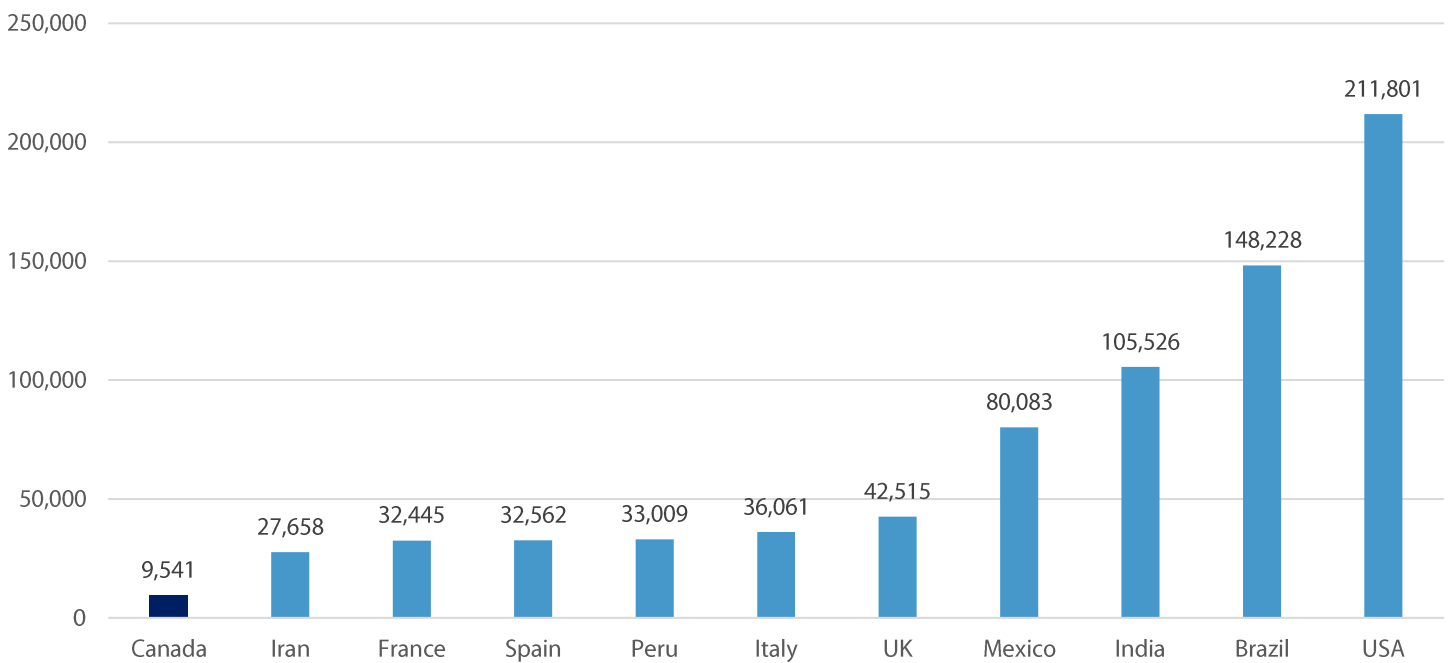

Cumulative Deaths (Top 10 plus Canada)

ⁱ Provincial data taken from <https://www.saskatchewan.ca/government/health-care-administration-and-provider-resources/treatment-procedures-and-guidelines/emerging-public-health-issues/2019-novel-coronavirus/cases-and-risk-of-covid-19-in-saskatchewan>. COVID-19 Areas of Current Activity data taken from <https://www.saskhealthauthority.ca/news/service-alerts-emergency-events/Pages/COVID-19-Facilities-Communities-of-Concern.aspx>. National data taken from <https://health-infobase.canada.ca/covid-19/epidemiological-summary-covid-19-cases.html?stat=num&measure=total#a2>. International data taken from <https://www.ecdc.europa.eu/en/publications-data/download-todays-data-geographic-distribution-covid-19-cases-worldwide>