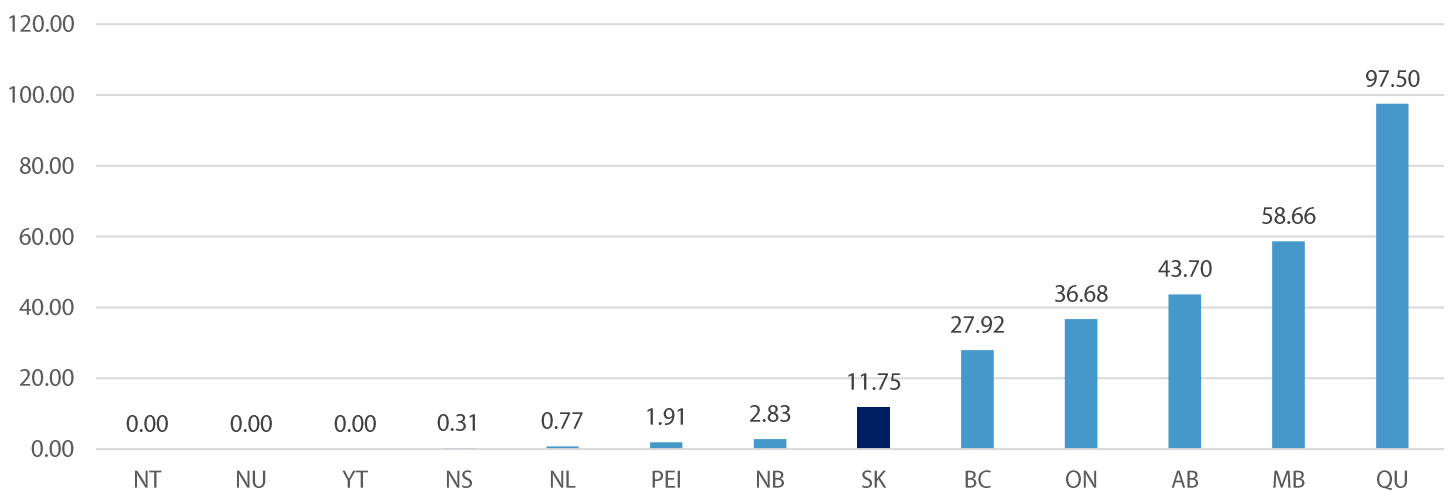

Canadian COVID-19 Deaths by Province

Active COVID-19 Cases Per 100,000