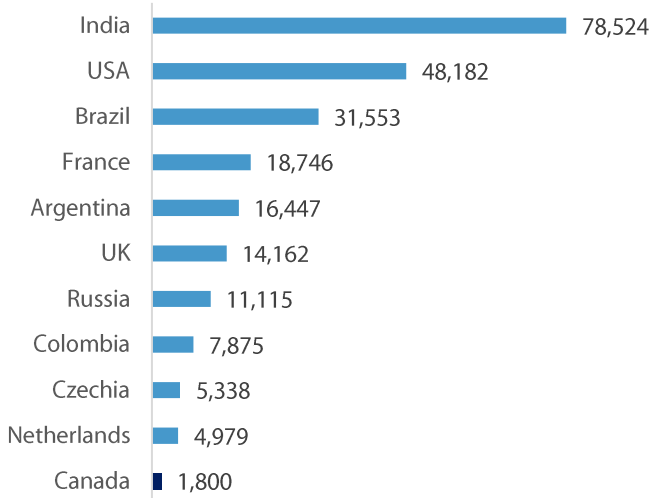

Cumulative Deaths (Top 10 plus Canada)

New Cases (Top 10 plus Canada)