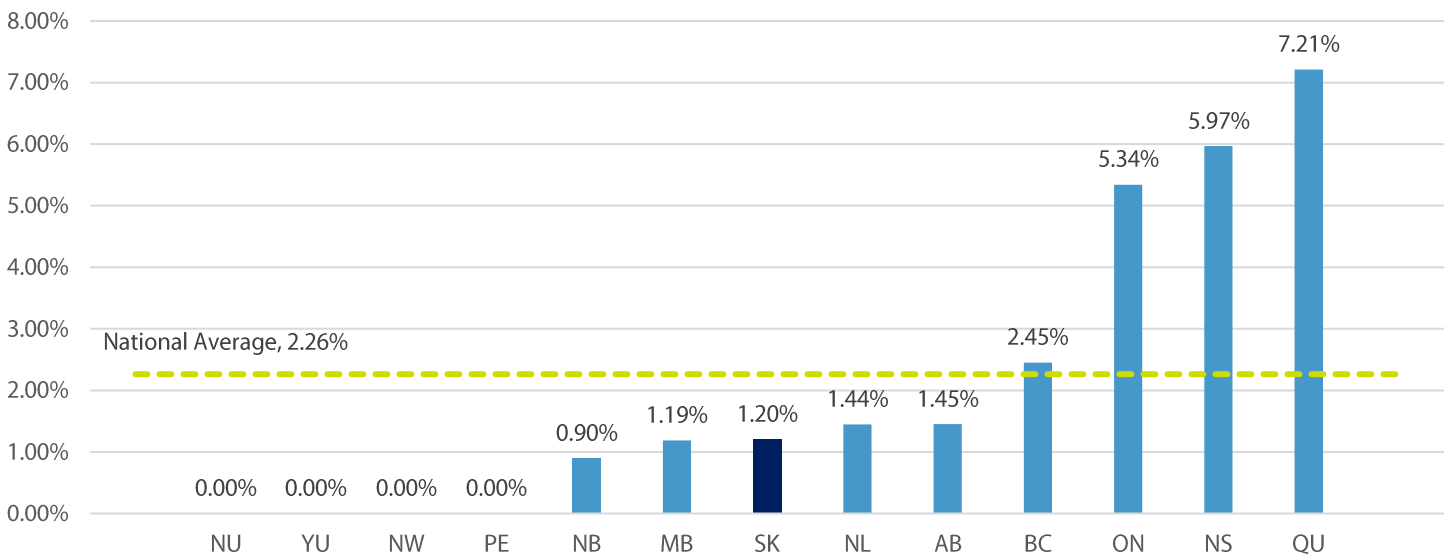

Saskatchewan COVID-19 Testing

Total Canadian COVID-19 Cases by Province

Total Canadian COVID-19 Cases per 100,000

Active COVID-19 Cases Per 100,000

Canadian COVID-19 Deaths by Province

Canadian Case Fatality Rate