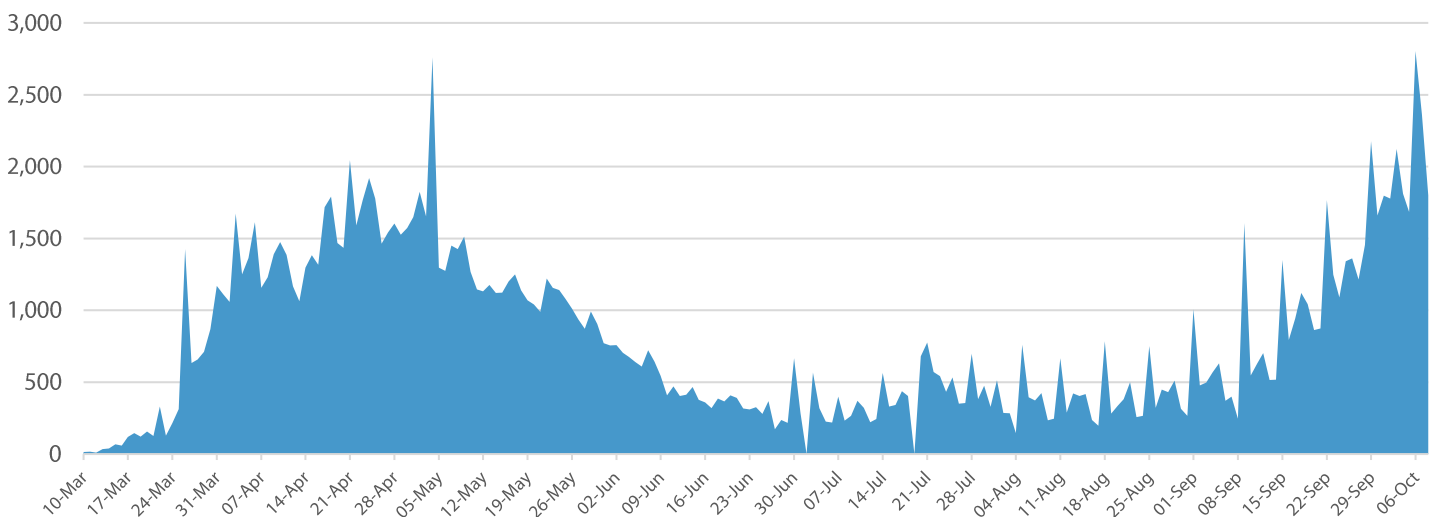

New Cases (Top 10 plus Canada)

Cumulative Cases (Top 10 plus Canada)

Canadian COVID-19 Cases by Date