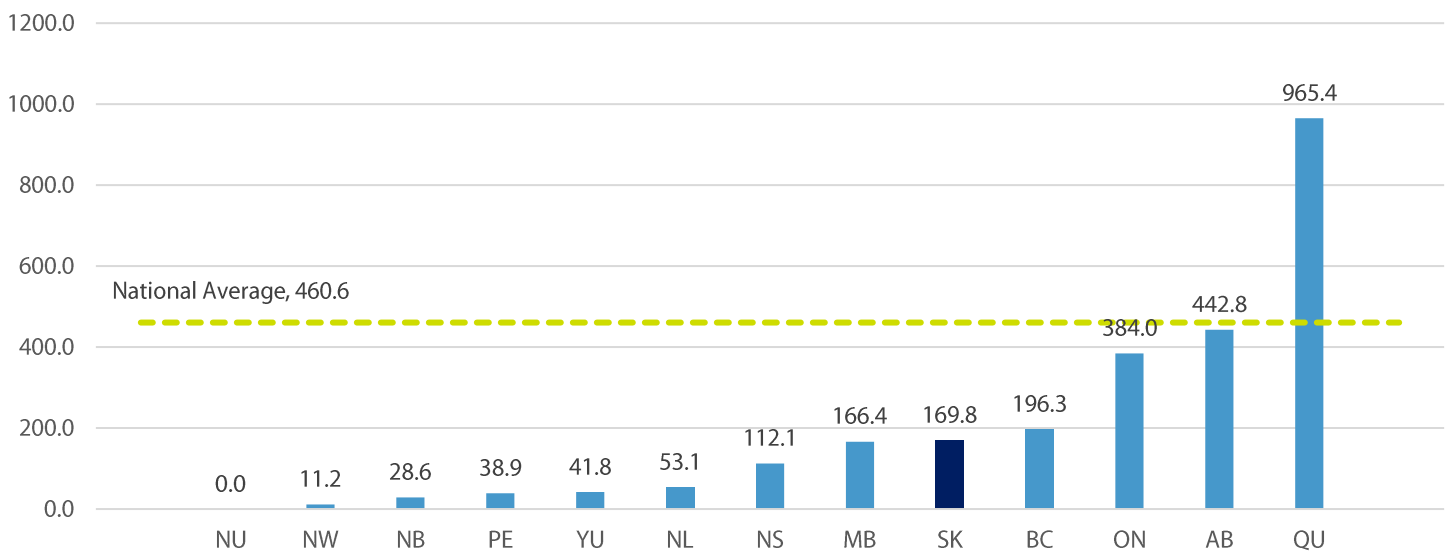

Active COVID-19 Cases Per 100,000

Total Canadian COVID-19 Cases per 100,000