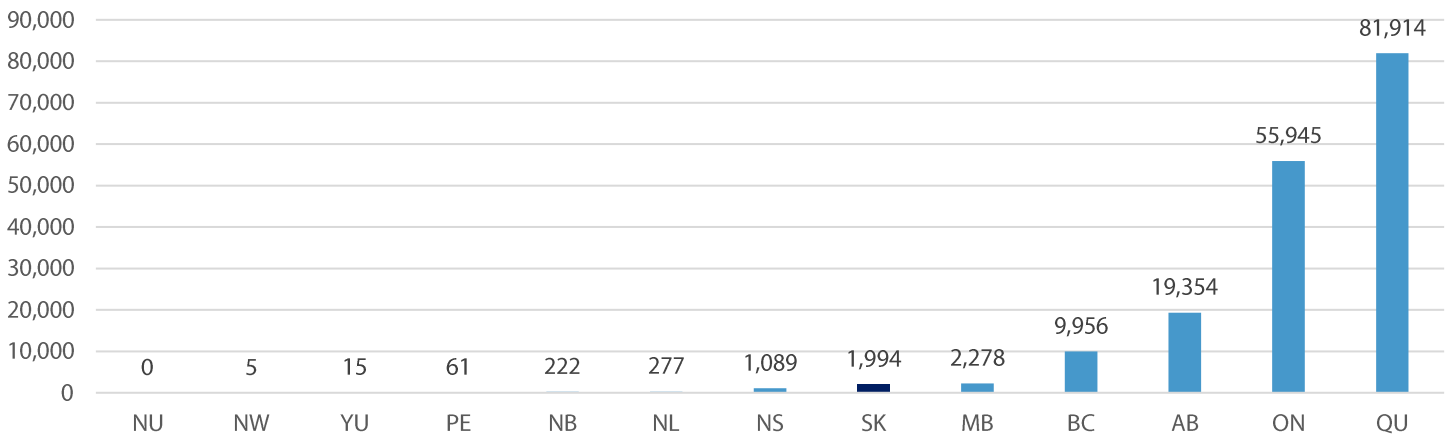

Total Canadian COVID-19 Cases per 100,000

Total Canadian COVID-19 Cases by Province