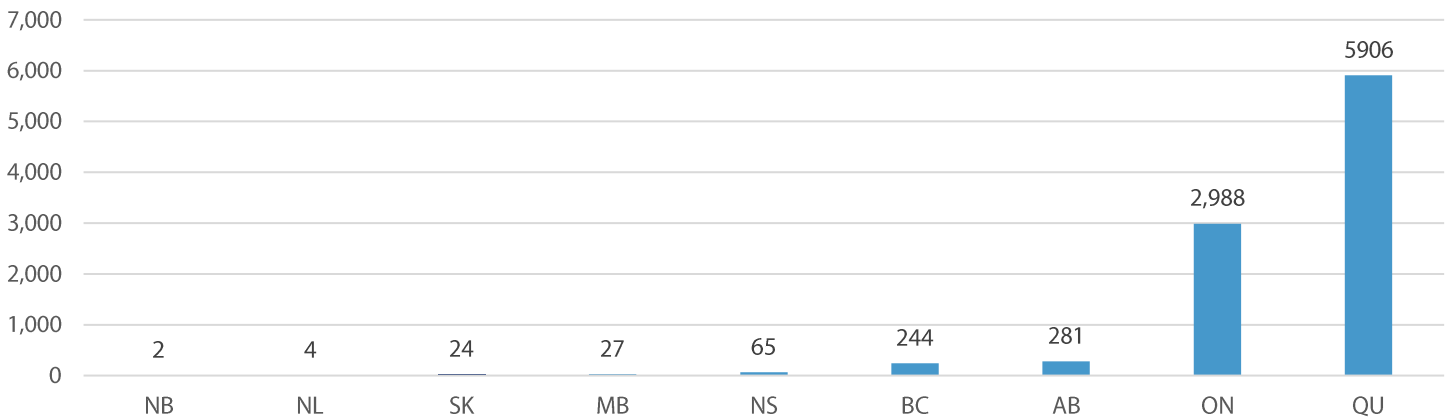

	October 7	October 6
Current Active	138	139
Total Recovered	1,832	1,821
Total Cases	1,994	1,984
Total Hospitalized	5	2
Total ICU	1	1
Total Deaths	24	24

COVID-19 Areas of Current Elevated Activity

Saskatchewan COVID-19 New and Active Cases

Saskatchewan COVID-19 Testing

Total Canadian COVID-19 Cases by Province

Total Canadian COVID-19 Cases per 100,000

Active COVID-19 Cases Per 100,000

Canadian COVID-19 Deaths by Province

Canadian Case Fatality Rate