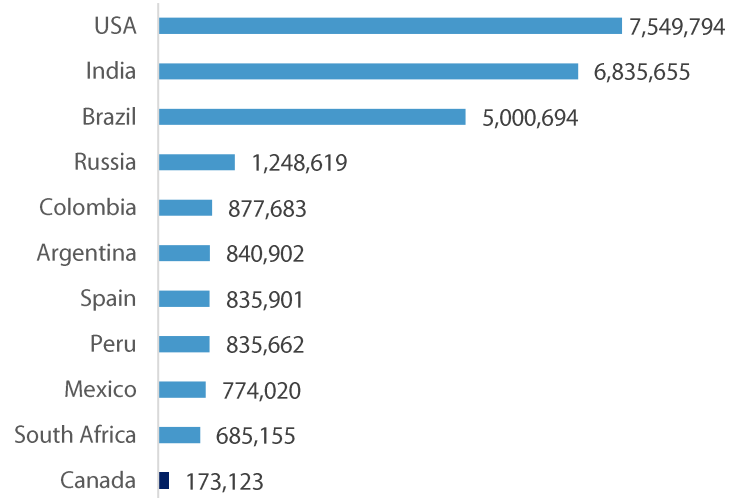

Cumulative Deaths (Top 10 plus Canada)

Cumulative Cases (Top 10 plus Canada)