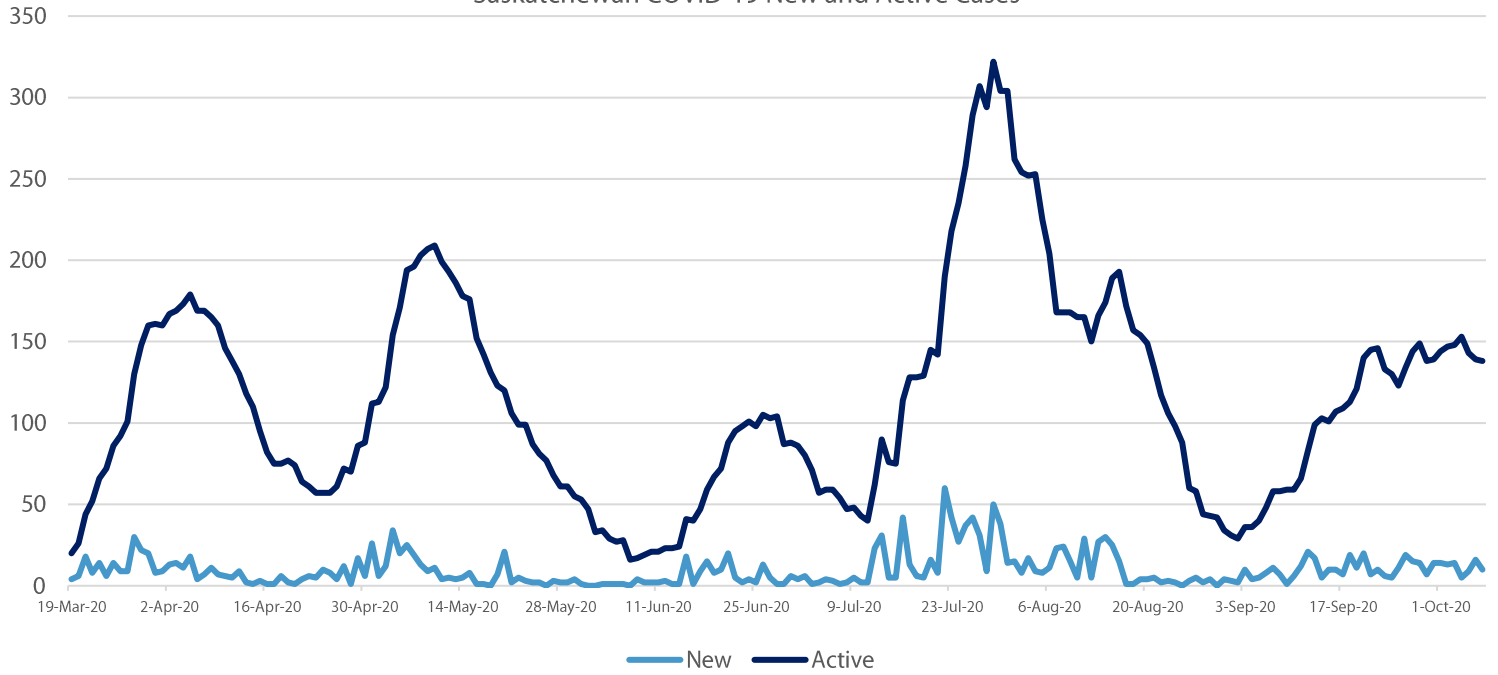

COVID-19

Saskatchewan

October 8, 2020

Electoral Management Dashboardⁱ

COVID-19 Cases Per Zone

Effective October 7, 2020

**One pending case from October 6 was assigned to Central East zone.*

# of Positive Cases	# of Active Cases	Zone
0	0	Far North Central
351	2	Far North West
9	0	Far North East
132	0	North West
81	8	North Central
69	1	North East
414	39	Saskatoon
197	27	Regina
177	1	Central West
107	41	Central East
225	3	South West
205	8	South Central
27	8	South East

	October 7	October 6
Current Active	138	139
Total Recovered	1,832	1,821
Total Cases	1,994	1,984
Total Hospitalized	5	2
Total ICU	1	1
Total Deaths	24	24

COVID-19 Areas of Current Elevated Activity

Saskatchewan COVID-19 New and Active Cases