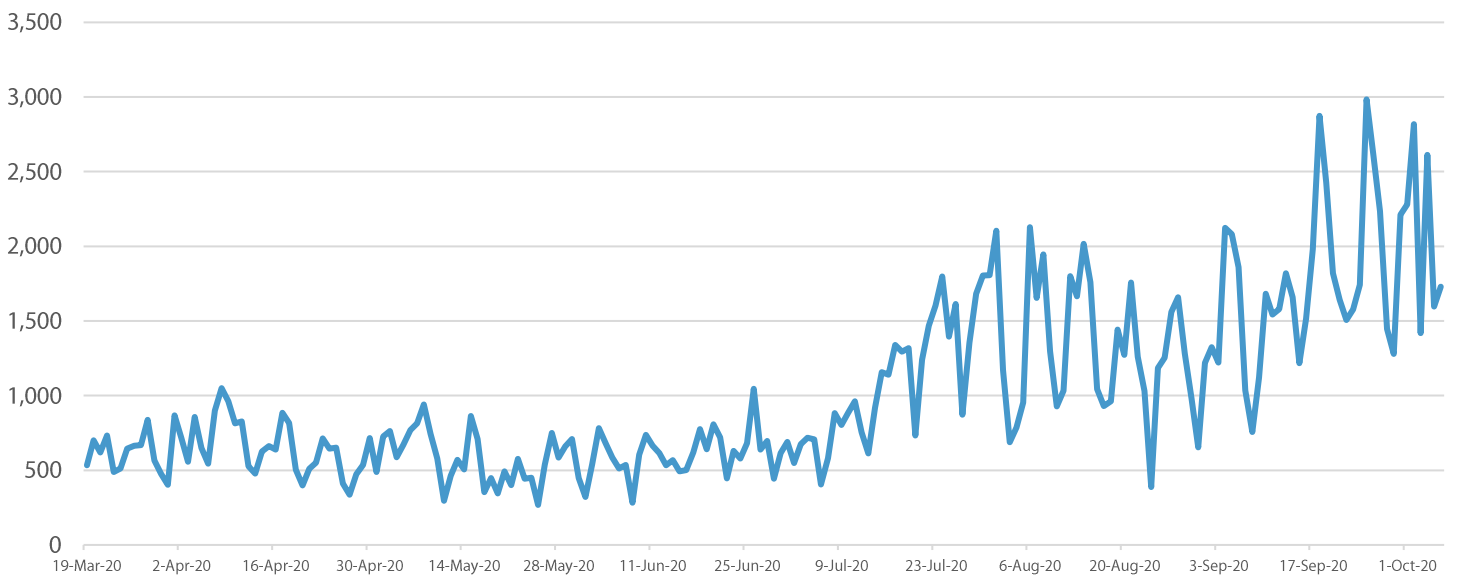

Total Canadian COVID-19 Cases by Province

Saskatchewan COVID-19 Testing