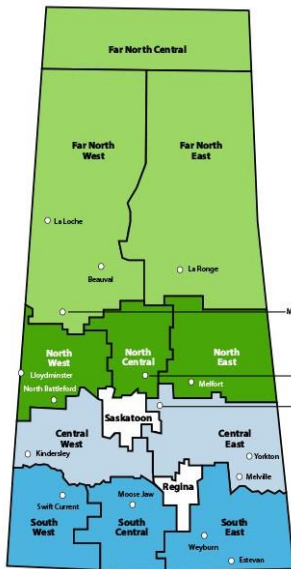

COVID-19

Saskatchewan

October 8, 2020

Electoral Management Dashboardⁱ